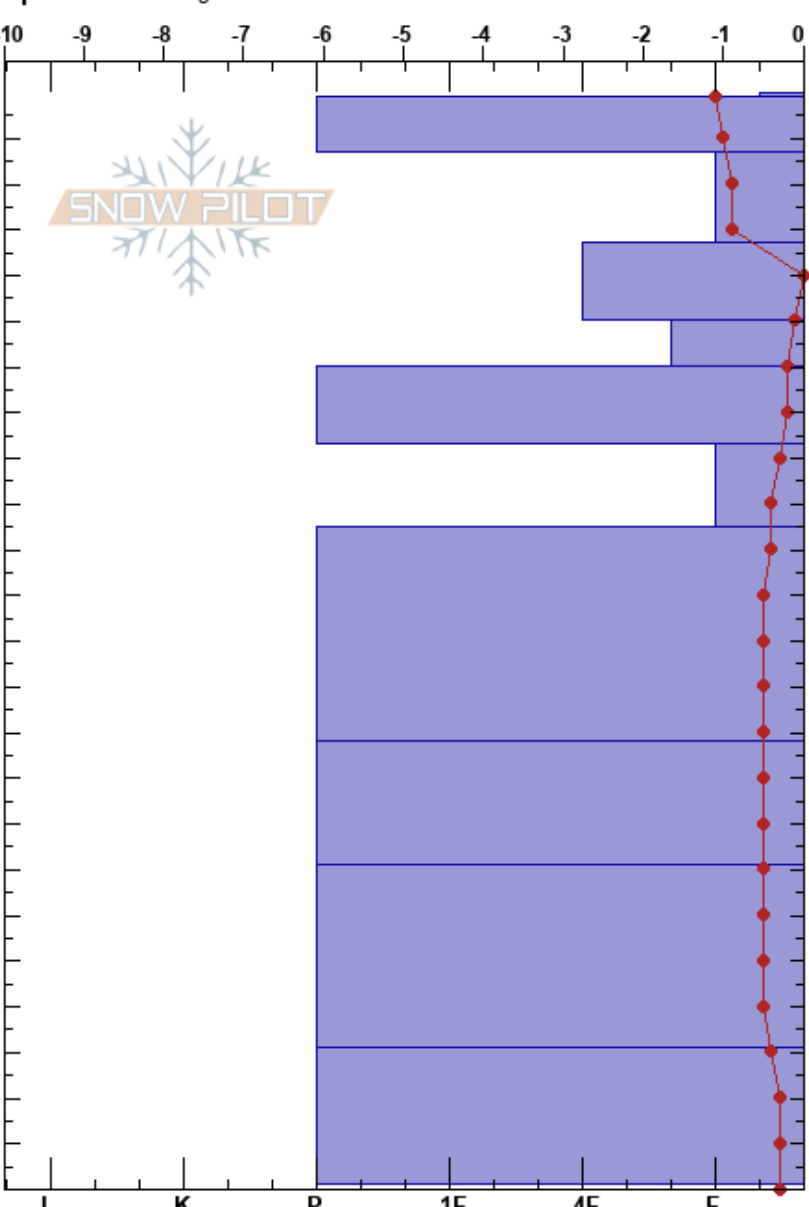

Day 2 Snowpack Profile

Katie Rolph

26/03/2024 - 10:45

Switzerland

Co-ord: 46.40781N, 8.10074E

Elevation: 9500 ft

Slope Angle:

Aspect:

Wind Loading:

Specifics: Pit dug in a Ski Area

Stability:

HS:247

Layer Notes:

Air Temperature: 0.2°C

Sky Cover: SCT

Precipitation: NO

Wind: Calm

Depth (cm)	Crystal		Moisture	ρ kg/m ³	Stability tests & Layer comments
	Form	Size			
0				0.34	
10	∅	1	S	0.31	
20	/	0.5	S		
30					
40	*	0.5	V	0.32	
50	□	2	V	0.37	
60	/	1.5	W	0.35	
70					
80	/	2	W	0.41	
90					
100				0.38	
110					
120	□	0.5	M		
130					
140					
150	□	0.5	M	0.39	
160					
170				0.53	
180	∧	2	D		
190					
200					
210					
220	□	2	S	0.43	
230					
240.0					