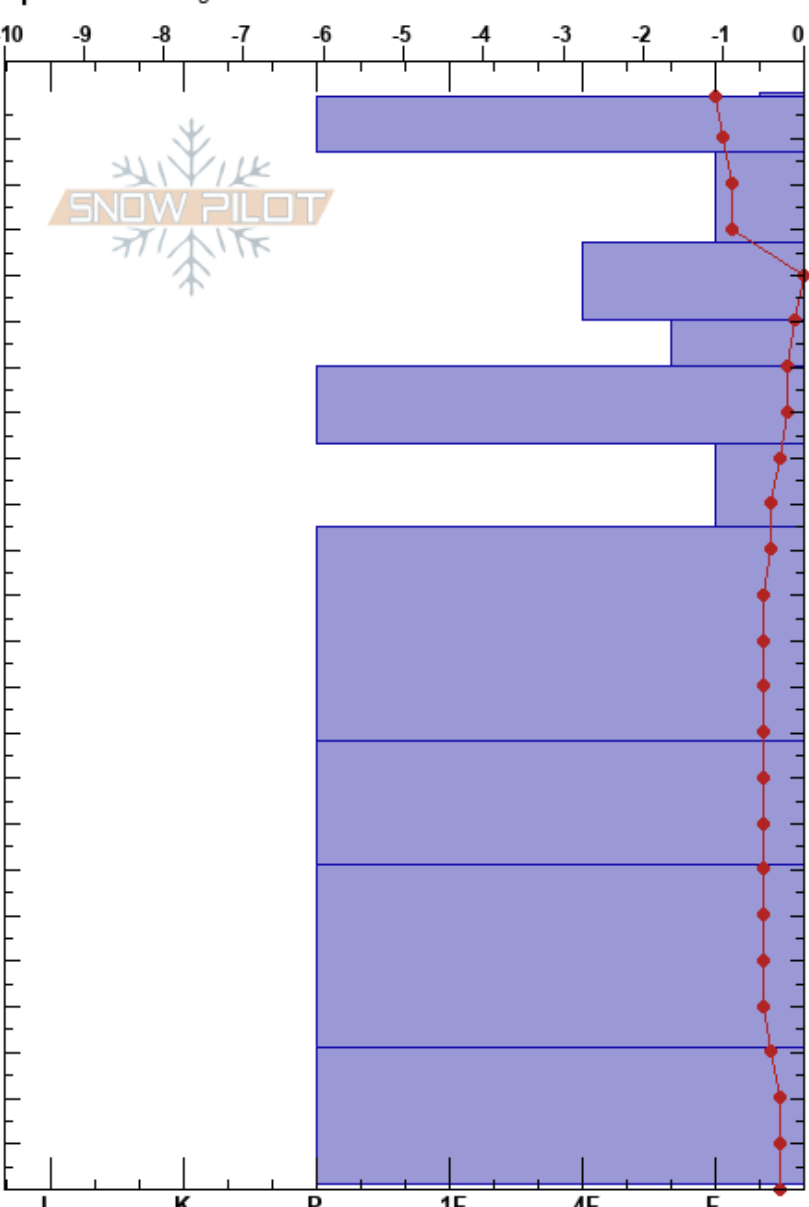

Day 2 Snowpack Profile

Katie Rolph

26/03/2024 - 10:45

Switzerland

Co-ord: 46.40781N, 8.10074E

Elevation: 9500 ft

Slope Angle:

Aspect:

Wind Loading:

Specifics: Pit dug in a Ski Area

Stability:

HS:247

Layer Notes:

Air Temperature: 0.2°C

Sky Cover: SCT

Precipitation: NO

Wind: Calm

Depth (cm)	Crystal		Moisture	ρ kg/m ³	Stability tests & Layer comments
	Form	Size			
0				0.34	
10	∅	1	S	0.31	
20	/	0.5	S		
30					
40	*	0.5	V	0.32	
50	□	2	V	0.37	
60	/	1.5	W	0.35	
70					
80	/	2	W	0.41	
90					
100				0.38	
110					
120	□	0.5	M		
130					
140					
150	□	0.5	M	0.39	
160					
170					
180				0.53	
190	∧	2	D		
200					
210					
220	□	2	S	0.43	
230					
240.0					