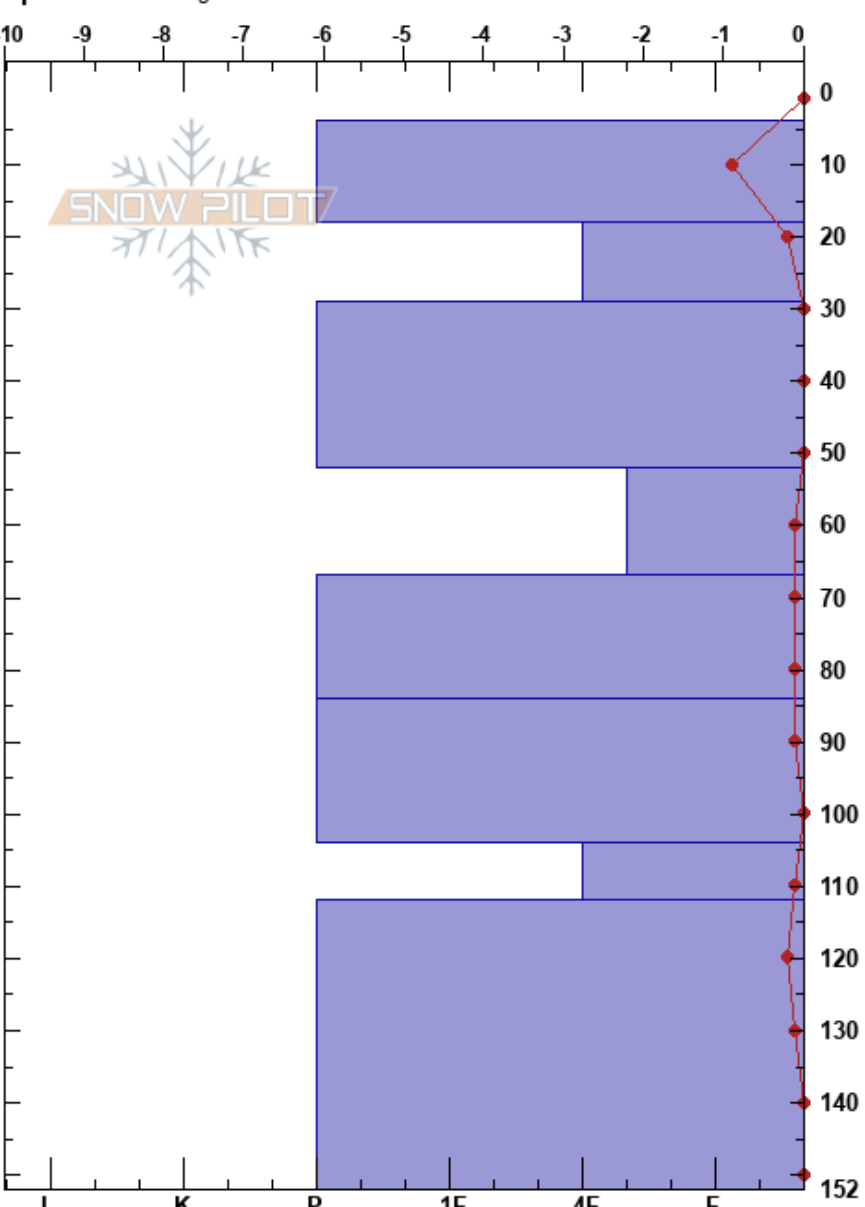

Day 1 Snowpack Profile

Katie Rolph
25/03/2024 - 15:00

Stability:
Air Temperature: 2°C
Sky Cover: CLR
Precipitation: NO
Wind: Calm

HS:152 Layer Notes:

Switzerland
Elevation: 9500 ft
Aspect:
Specifics: Pit dug in a Ski Area

Co-ord: 46.40781N, 8.10074E
Slope Angle:
Wind Loading:

Form	Crystal		Moisture	ρ kg/m ³	Stability tests & Layer comments
	Size				
				020	
•	1.5		W		
•	1		D	020	
				030	
⊘	1		D		
				040	
⊘	1		D		
				037	
⊘	1		D		
				030	
/	1.5		D	038	
				030	
/	1.5		D		