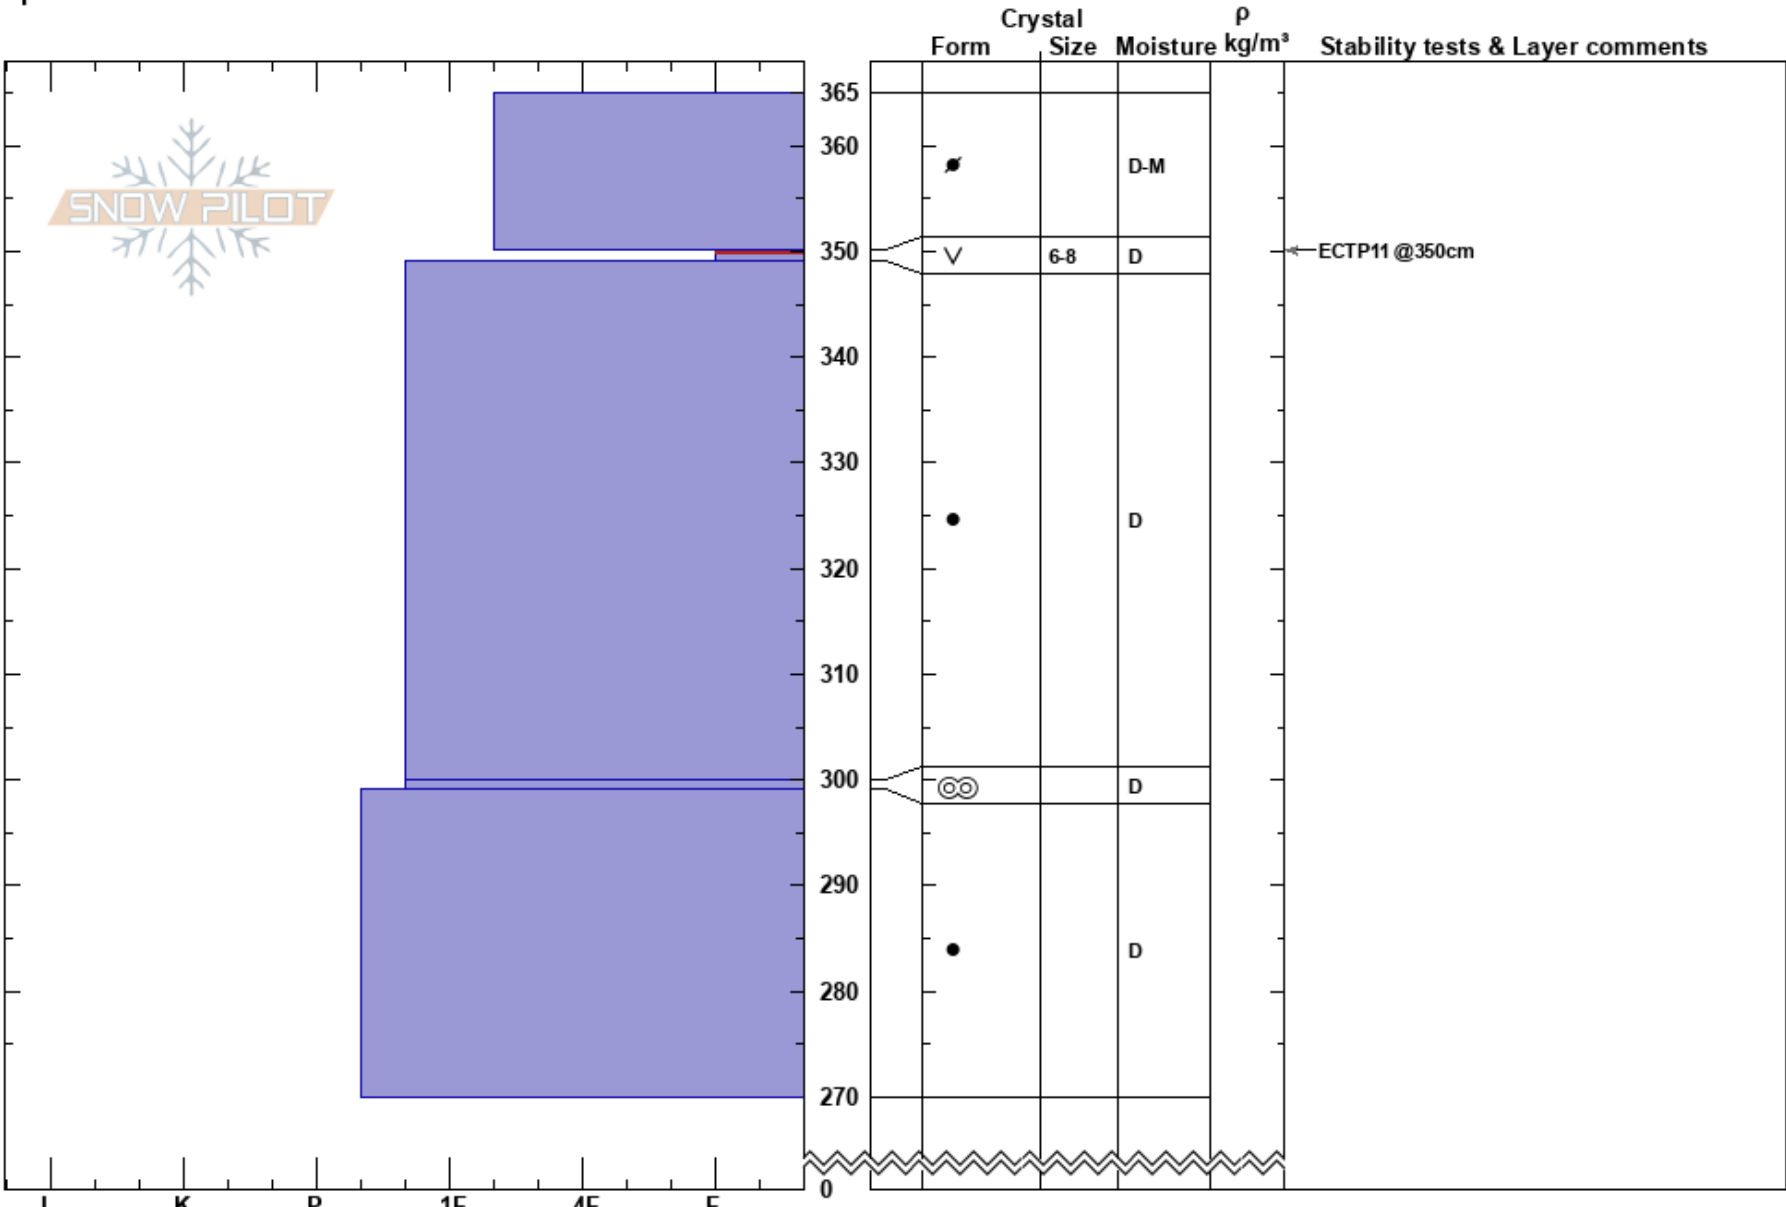

Spokane Creek
 Kenai Mountains
 AK
 Elevation: 3333 ft
 Aspect: 348°
 Specifics:

Andrew Schauer
 04/20/2024 - 4:20pm
 Co-ord: 60.72057N, -149.20994W
 Slope Angle: 34°
 Wind Loading: no

Stability: Fair
 Air Temperature: HS:365
 Sky Cover: BKN
 Precipitation: NO
 Wind: Calm
 PF: 10
 PS: 5
 350-349cm: Problematic layer