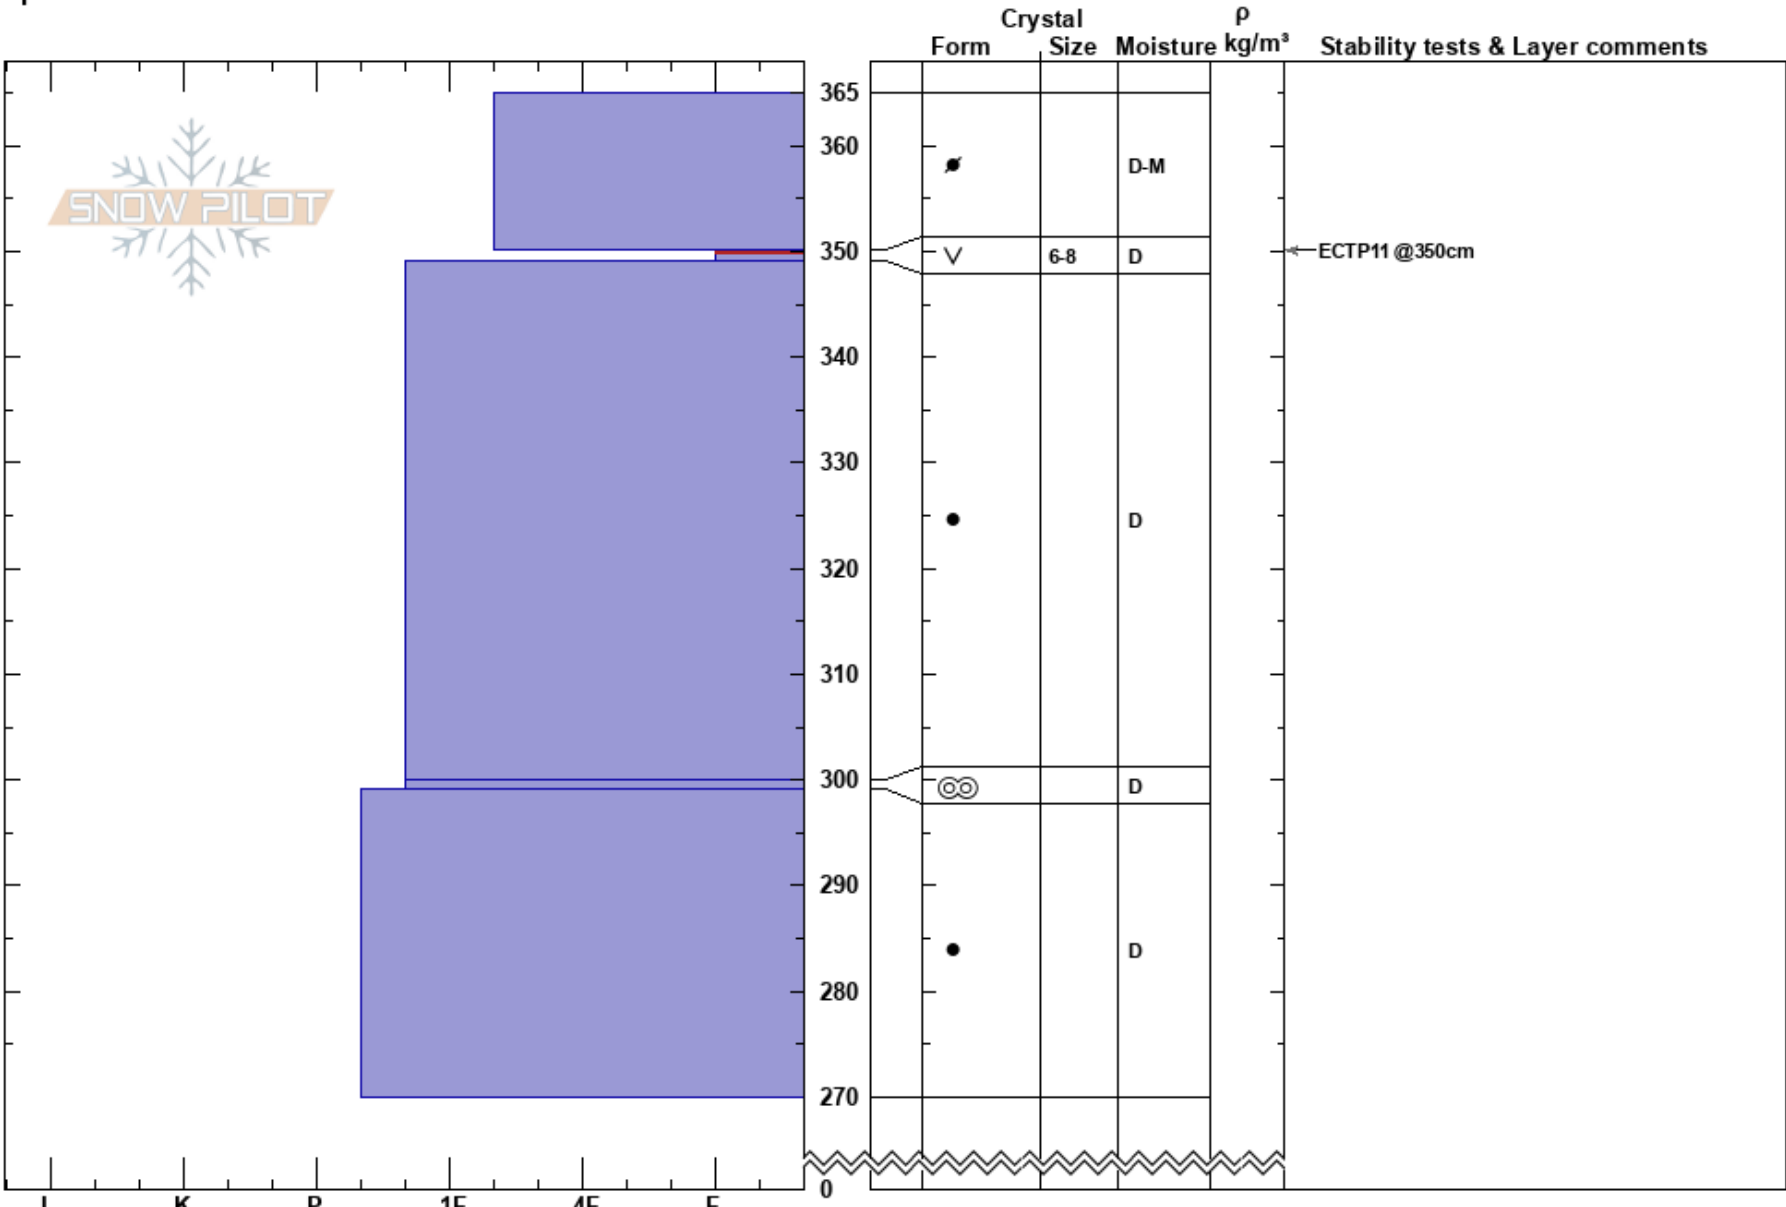

Spokane Creek  
 Kenai Mountains  
 AK  
 Elevation: 3333 ft  
 Aspect: 348°  
 Specifics:

Andrew Schauer  
 04/20/2024 - 4:20pm  
 Co-ord: 60.72057N, -149.20994W  
 Slope Angle: 34°  
 Wind Loading: no

Stability: Fair  
 Air Temperature: HS:365  
 Sky Cover: BKN  
 Precipitation: NO  
 Wind: Calm  
 PF: 10  
 PS: 5  
 350-349cm: Problematic layer

Notes: