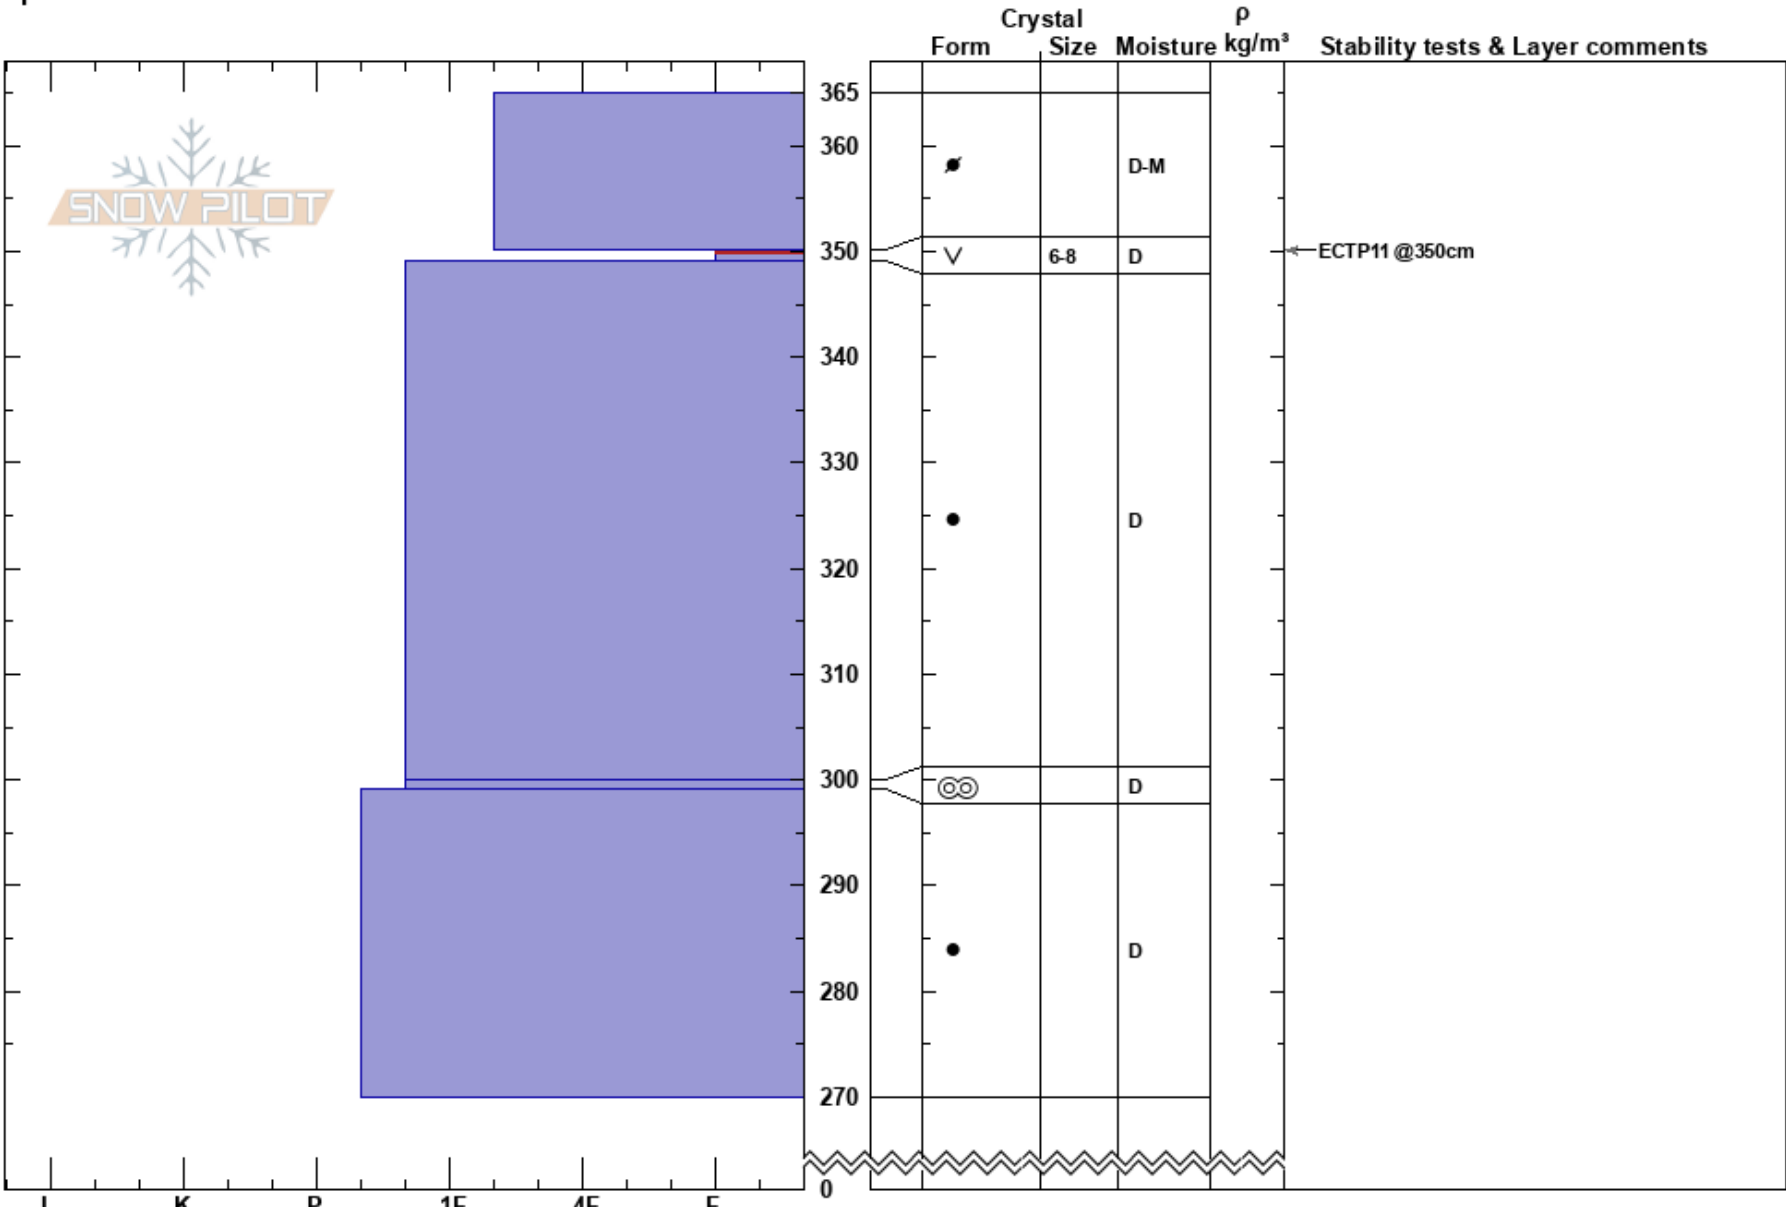

Spokane Creek  
 Kenai Mountains  
 AK  
 Elevation: 3333 ft  
 Aspect: 348°  
 Specifics:

Andrew Schauer  
 04/20/2024 - 4:20pm  
 Co-ord: 60.72057N, -149.20994W  
 Slope Angle: 34°  
 Wind Loading: no

Stability: Fair  
 Air Temperature: HS:365  
 Sky Cover: BKN  
 Precipitation: NO  
 Wind: Calm  
 PF: 10  
 PS: 5  
 350-349cm: Problematic layer

Notes: I K P 1F 4F F