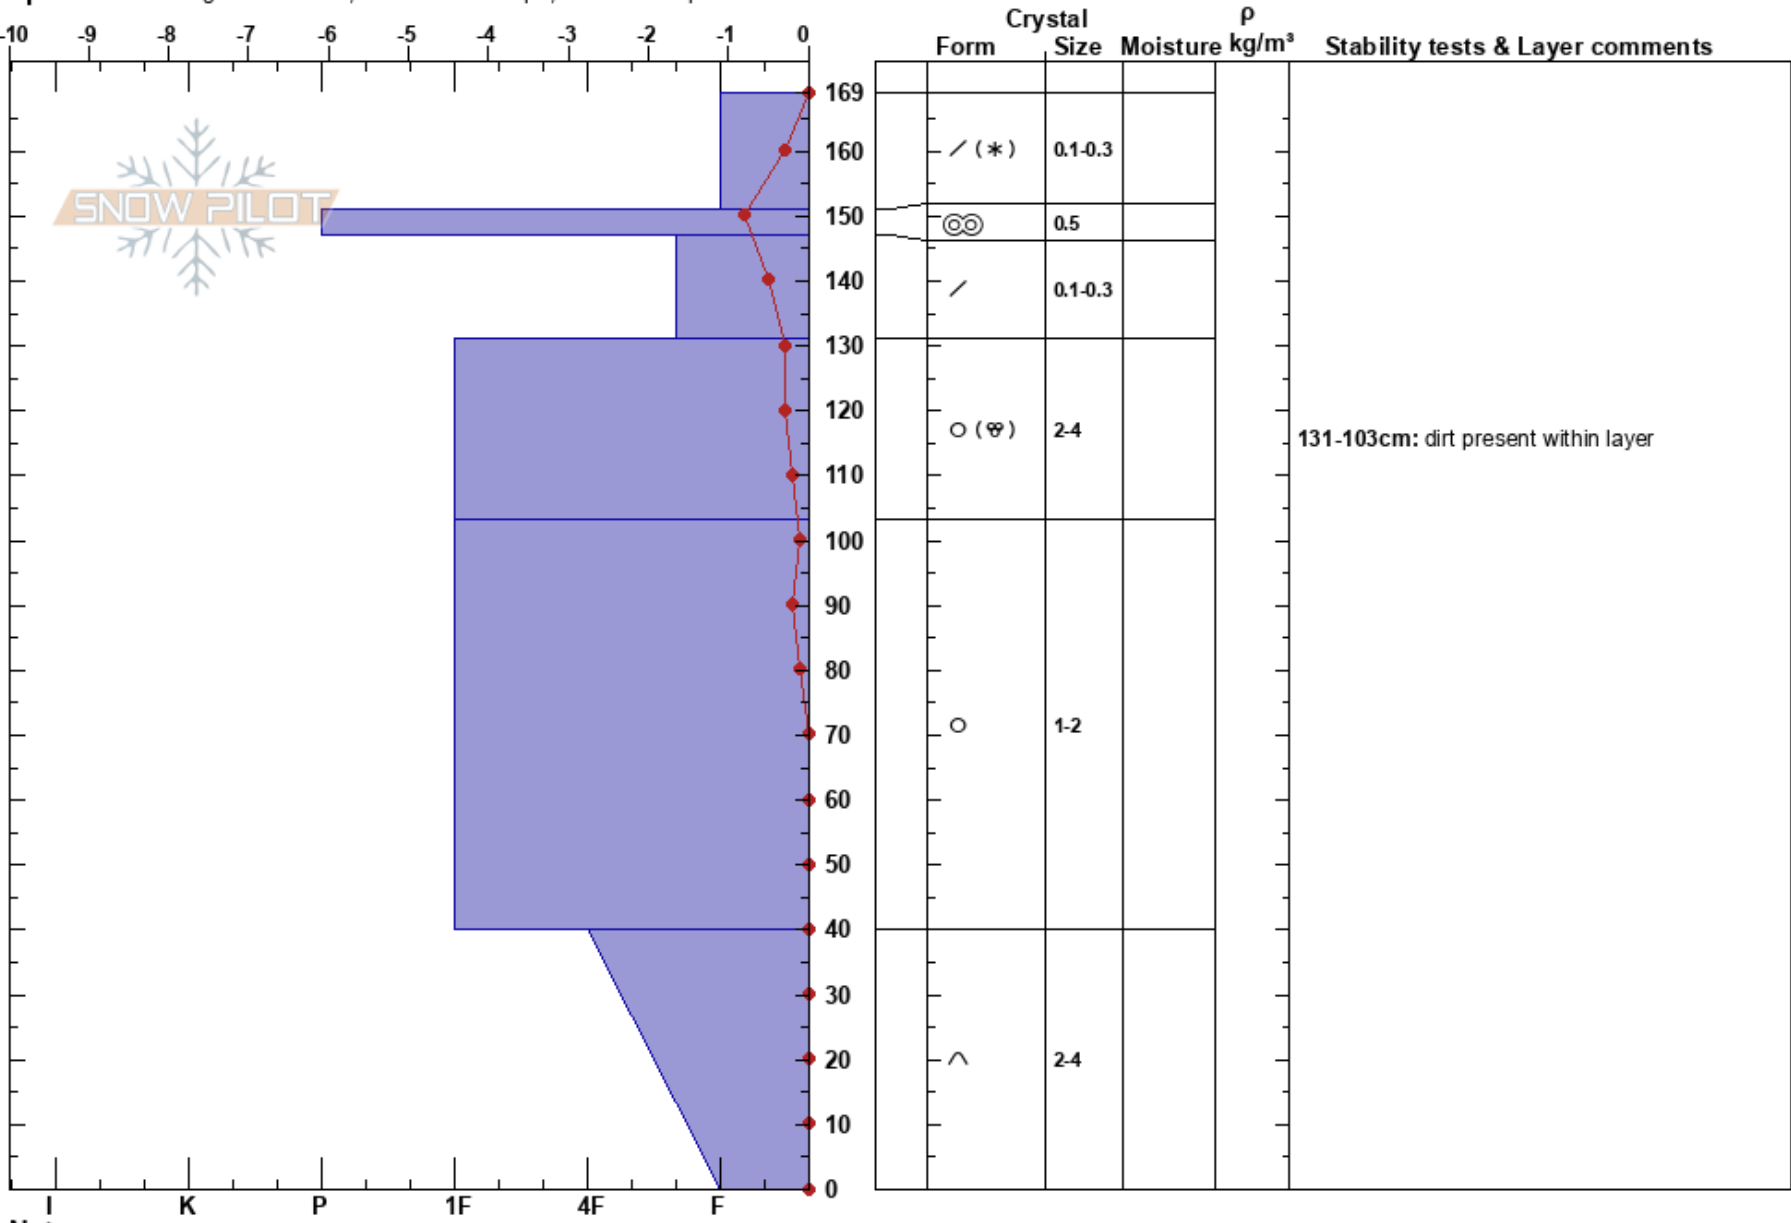

West Bowl 4
 Arapahoe Basin Ski Area
 CO
Elevation: 12141 ft
Aspect: 160°
Specifics: Pit dug in a Ski Area; Ski tracks on slope; We skied slope

Maxwell Chenail
 04/20/2024 - 10:45am
Co-ord: 39.62169N, -105.88277W
Slope Angle: 33°
Wind Loading: no

Stability: Good
Air Temperature: -1°C
Sky Cover: OVC
Precipitation: S-1
Wind: NE Light Breeze

HS: 169
PF: 50
PS: 30
Layer Notes: 131-103cm: dirt present within layer

Notes: Ice bodies throughout snowpack
 Analysis by Che Caballero