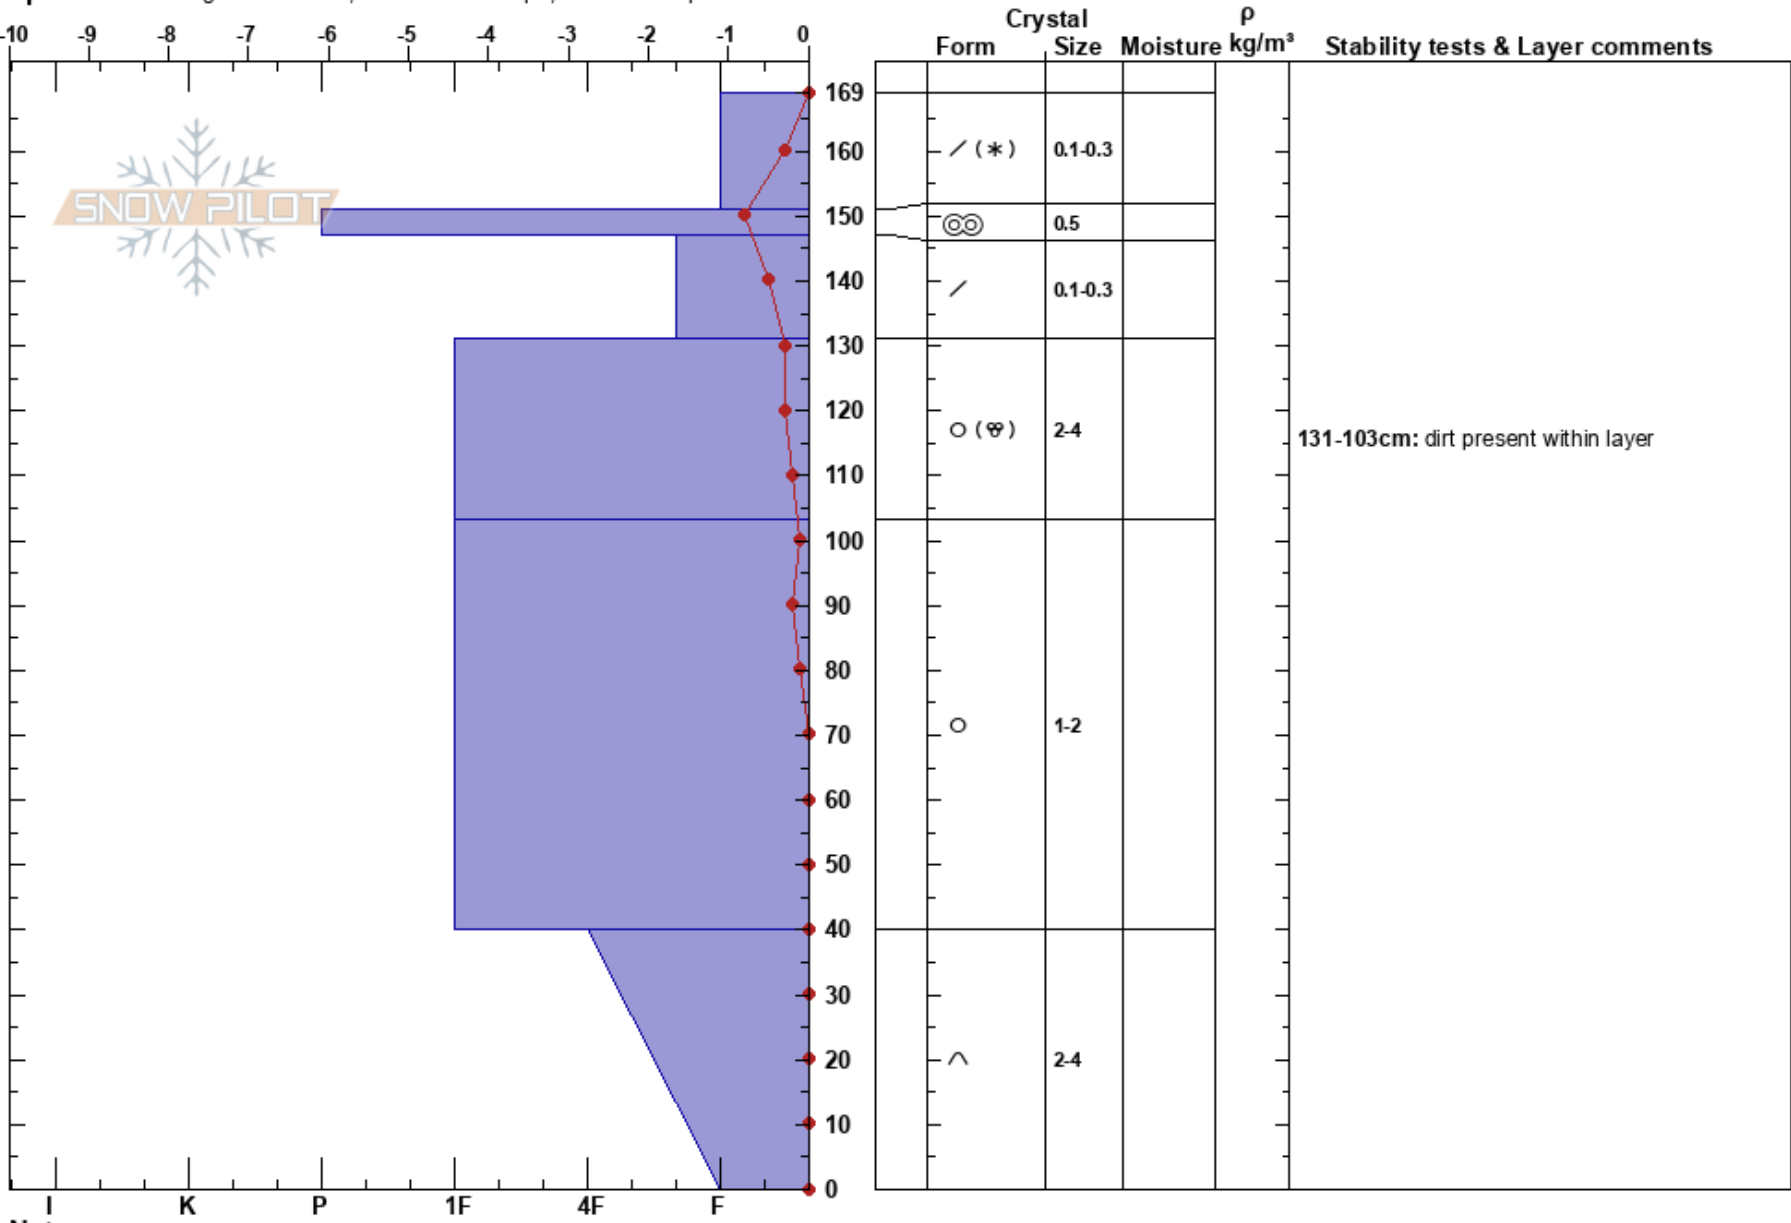

West Bowl 4
 Arapahoe Basin Ski Area
 CO
Elevation: 12141 ft
Aspect: 160°
Specifics: Pit dug in a Ski Area; Ski tracks on slope; We skied slope

Maxwell Chenail
 04/20/2024 - 10:45am
Co-ord: 39.62169N, -105.88277W
Slope Angle: 33°
Wind Loading: no

Stability: Good
Air Temperature: -1°C
Sky Cover: OVC
Precipitation: S-1
Wind: NE Light Breeze

HS: 169
PF: 50
PS: 30
 131-103cm: dirt present within layer

Notes: Ice bodies throughout snowpack
 Analysis by Che Caballero