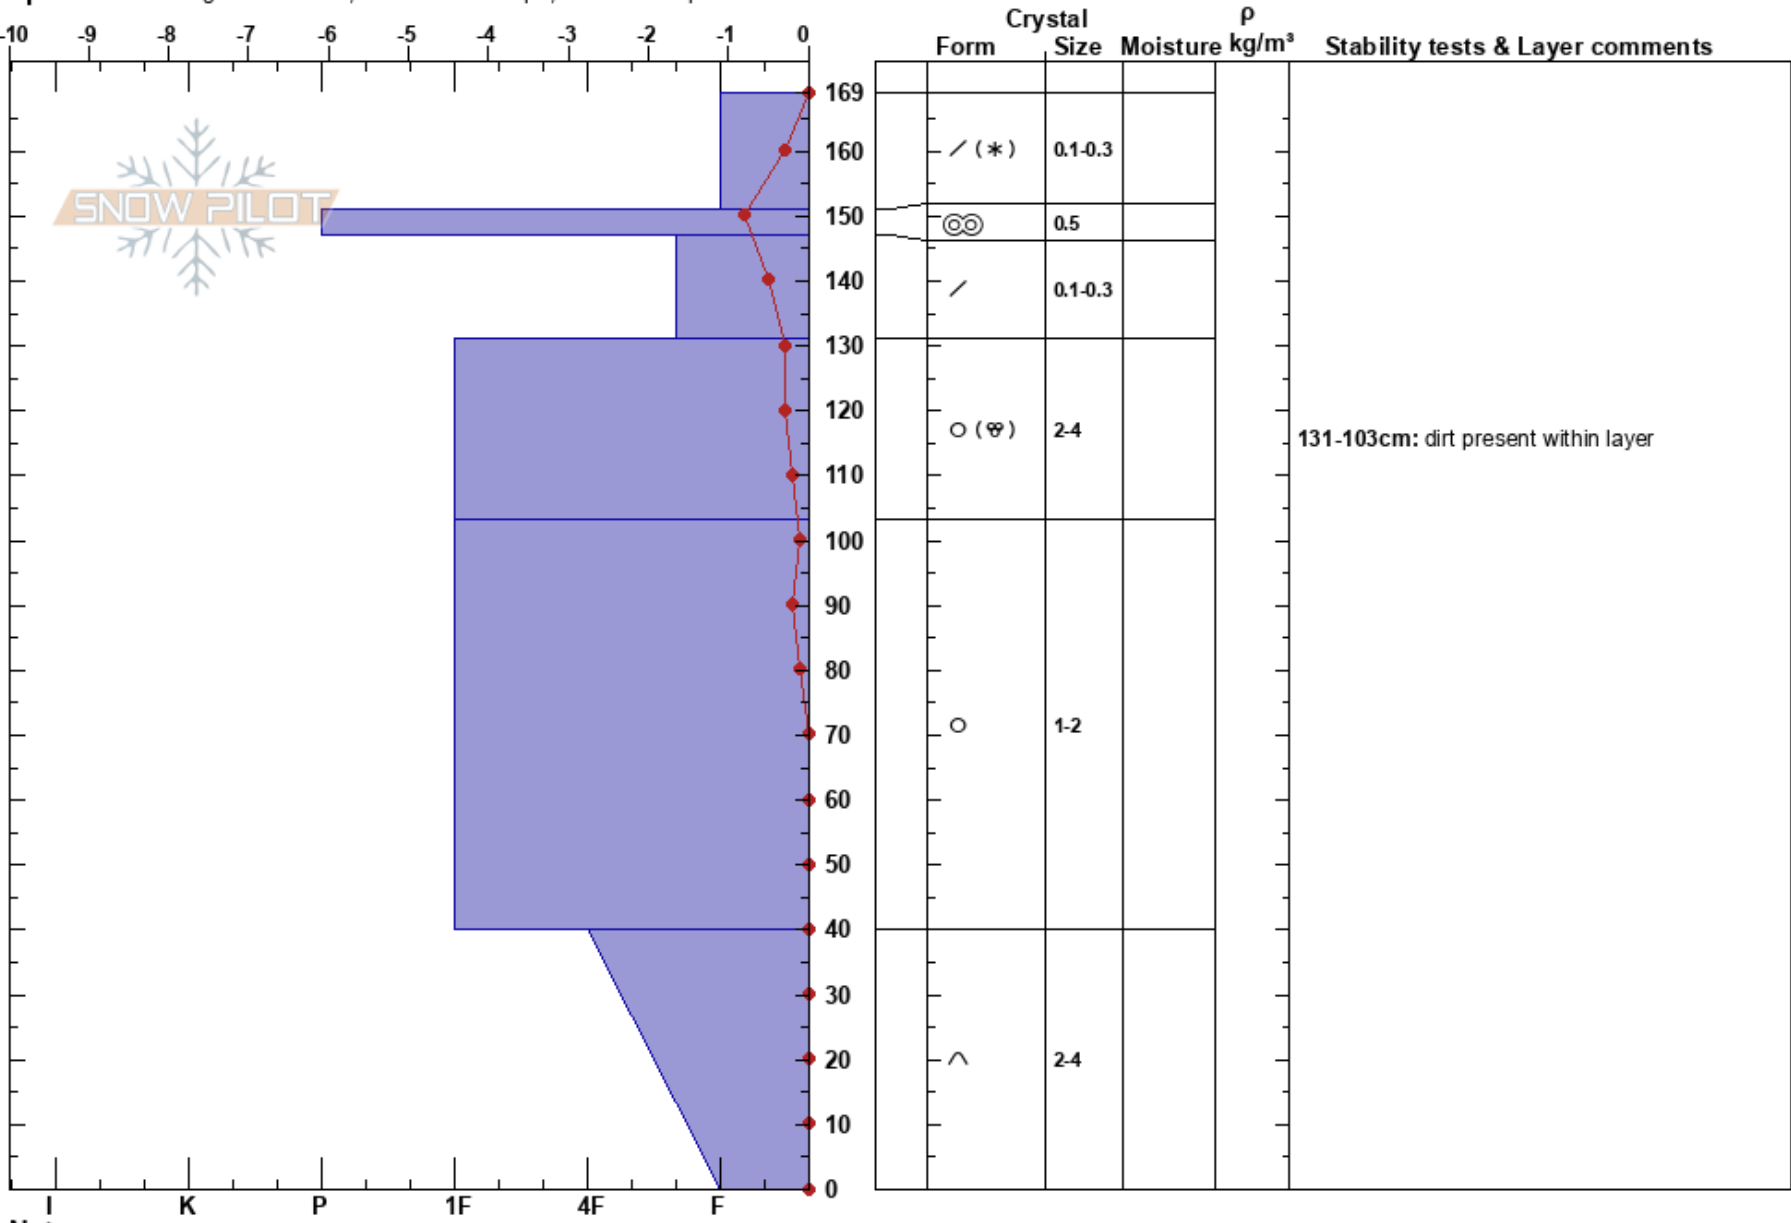

West Bowl 4 Maxwell Chenail
 Arapahoe Basin Ski Area 04/20/2024 - 10:45am
 CO Co-ord: 39.62169N, -105.88277W
 Elevation: 12141 ft Slope Angle: 33°
 Aspect: 160° Wind Loading: no
 Specifics: Pit dug in a Ski Area; Ski tracks on slope; We skied slope

Stability: Good HS:169
 Air Temperature: -1°C PF:50 131-103cm: dirt present within layer
 Sky Cover: OVC PS:30
 Precipitation: S-1
 Wind: NE Light Breeze

Notes: Ice bodies throughout snowpack
 Analysis by Che Caballero