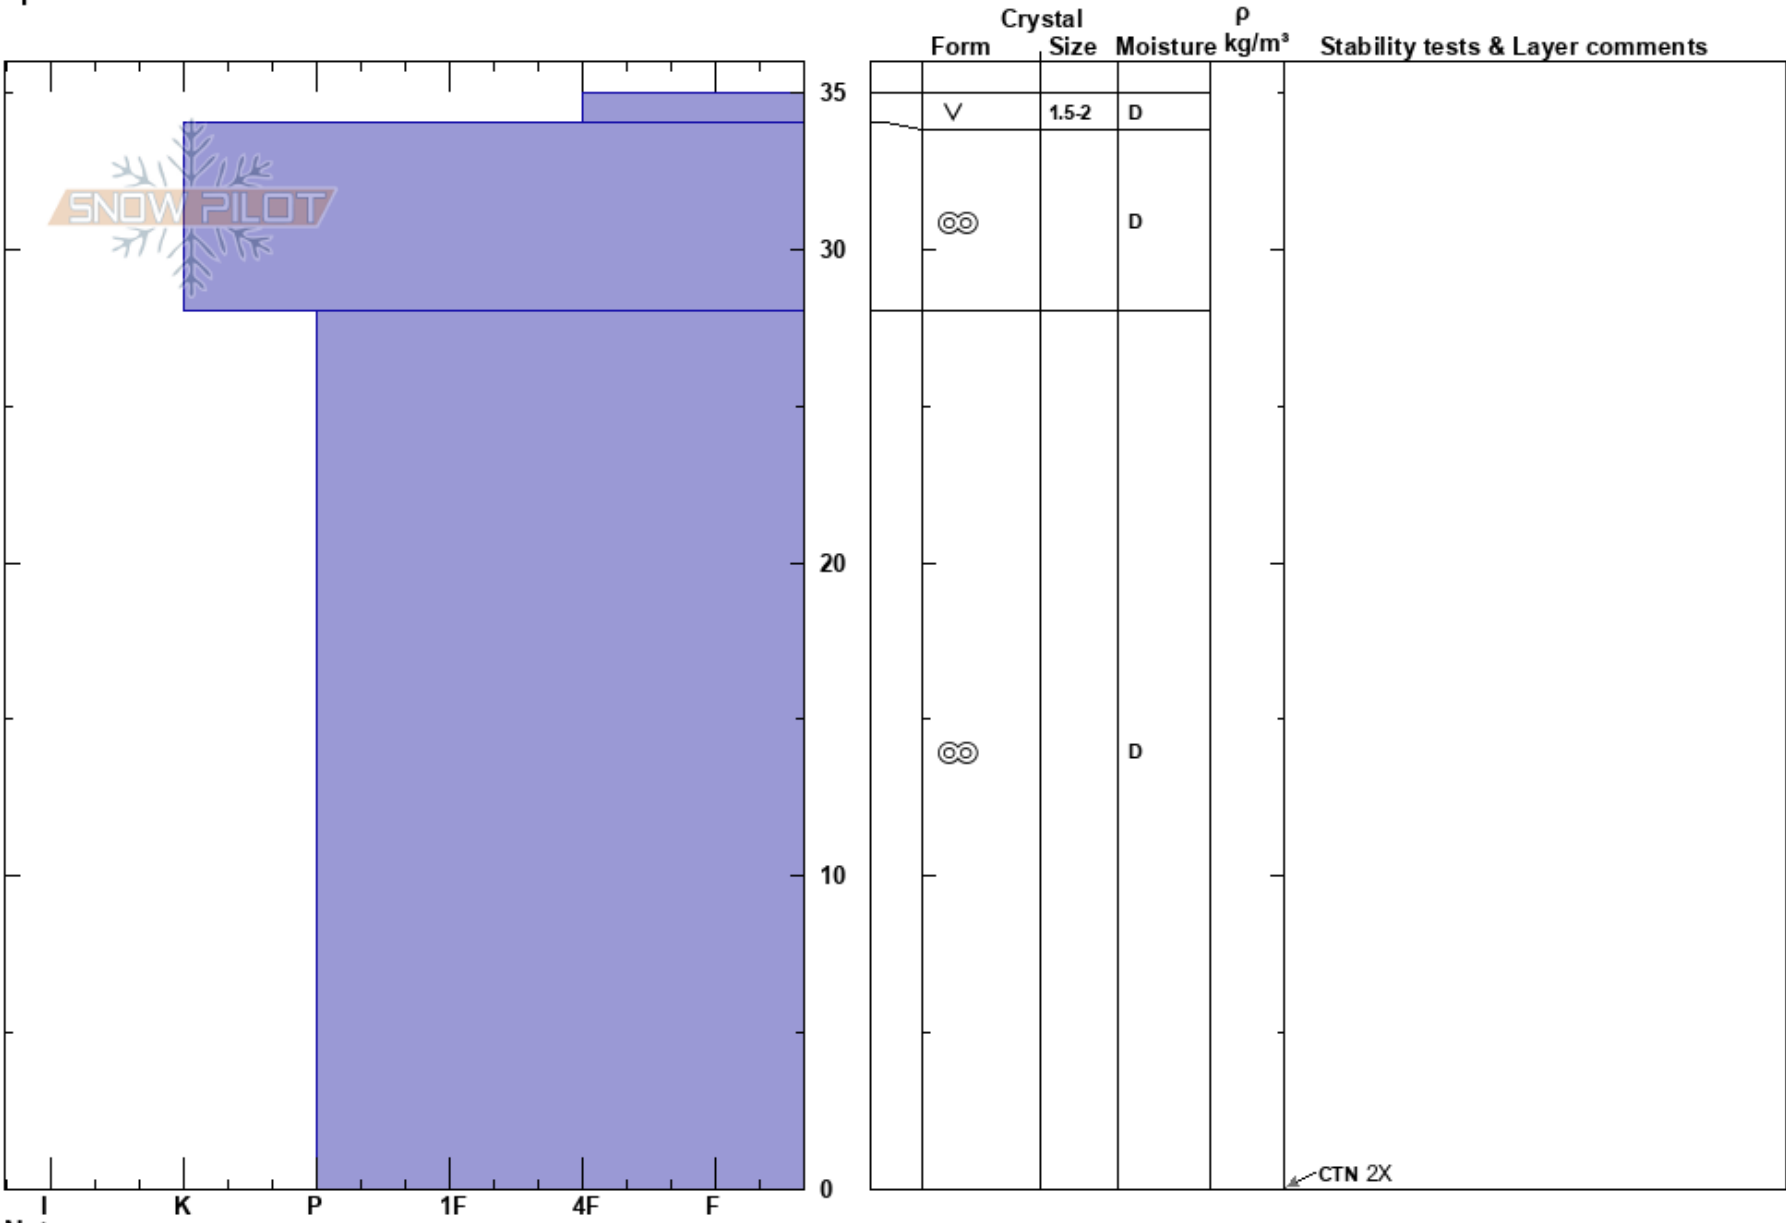

Hector Unplowed  
 Rocky Mountains  
 CA  
**Elevation:** 1850 m  
**Aspect:** W  
**Specifics:**

Sue Gould  
 04/19/2024 - 10:15am  
**Co-ord:**  
**Slope Angle:** 31°  
**Wind Loading:**

**Stability:** **HS:**35  
**Air Temperature:** -10°C **PF:**1  
**Sky Cover:** FEW  
**Precipitation:** NO  
**Wind:** Calm

**Layer Notes:**

**Notes:** Snowpack below threshold allowing full penetration of solar in the PM. No instabilities found as entire snowpack has undergone multiple melt freeze cycles.