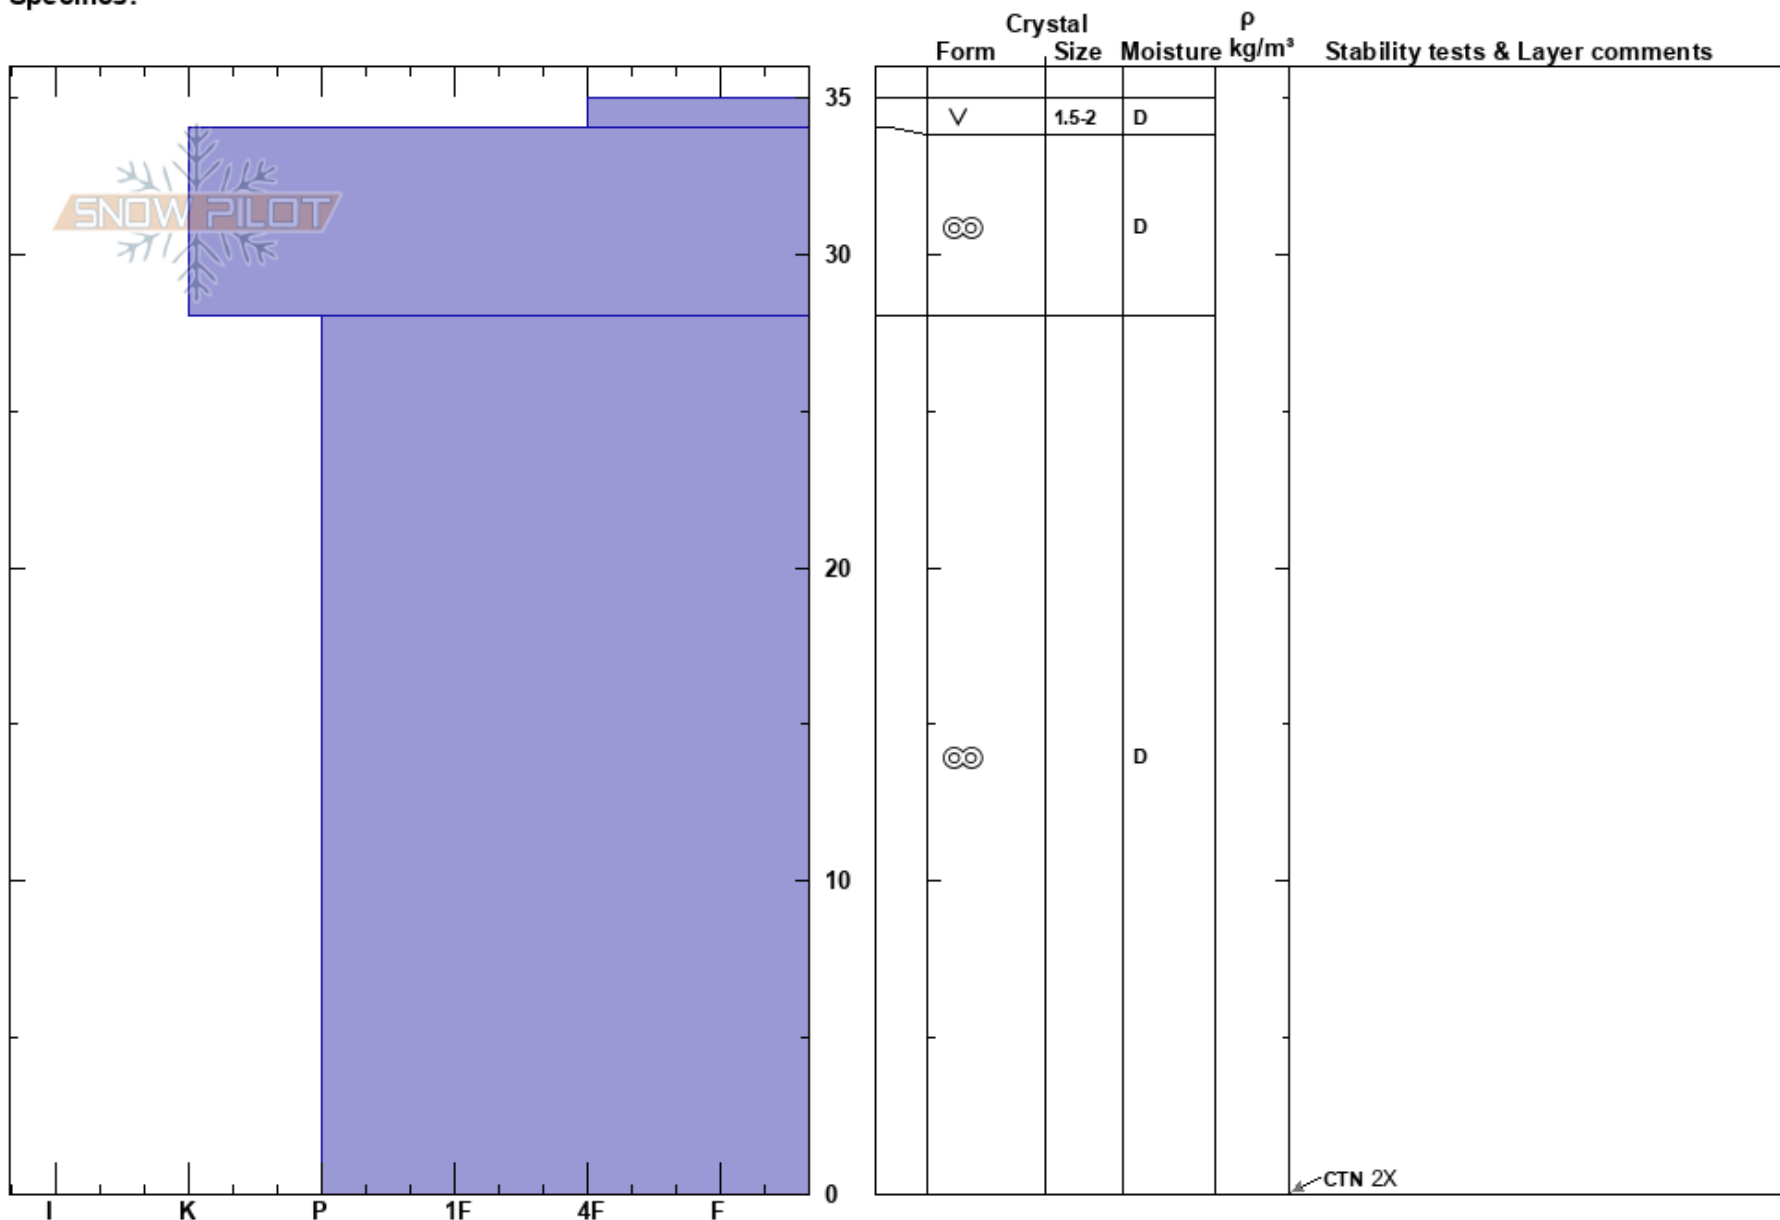

Hector Unplowed
 Rocky Mountains
 CA
Elevation: 1850 m
Aspect: W
Specifics:

Sue Gould
 04/19/2024 - 10:15am
Co-ord:
Slope Angle: 31°
Wind Loading:

Stability: **HS:**35 **Layer Notes:**
Air Temperature: -10°C **PF:**1
Sky Cover: FEW
Precipitation: NO
Wind: Calm

Notes: Snowpack below threshold allowing full penetration of solar in the PM. No instabilities found as entire snowpack has undergone multiple melt freeze cycles.