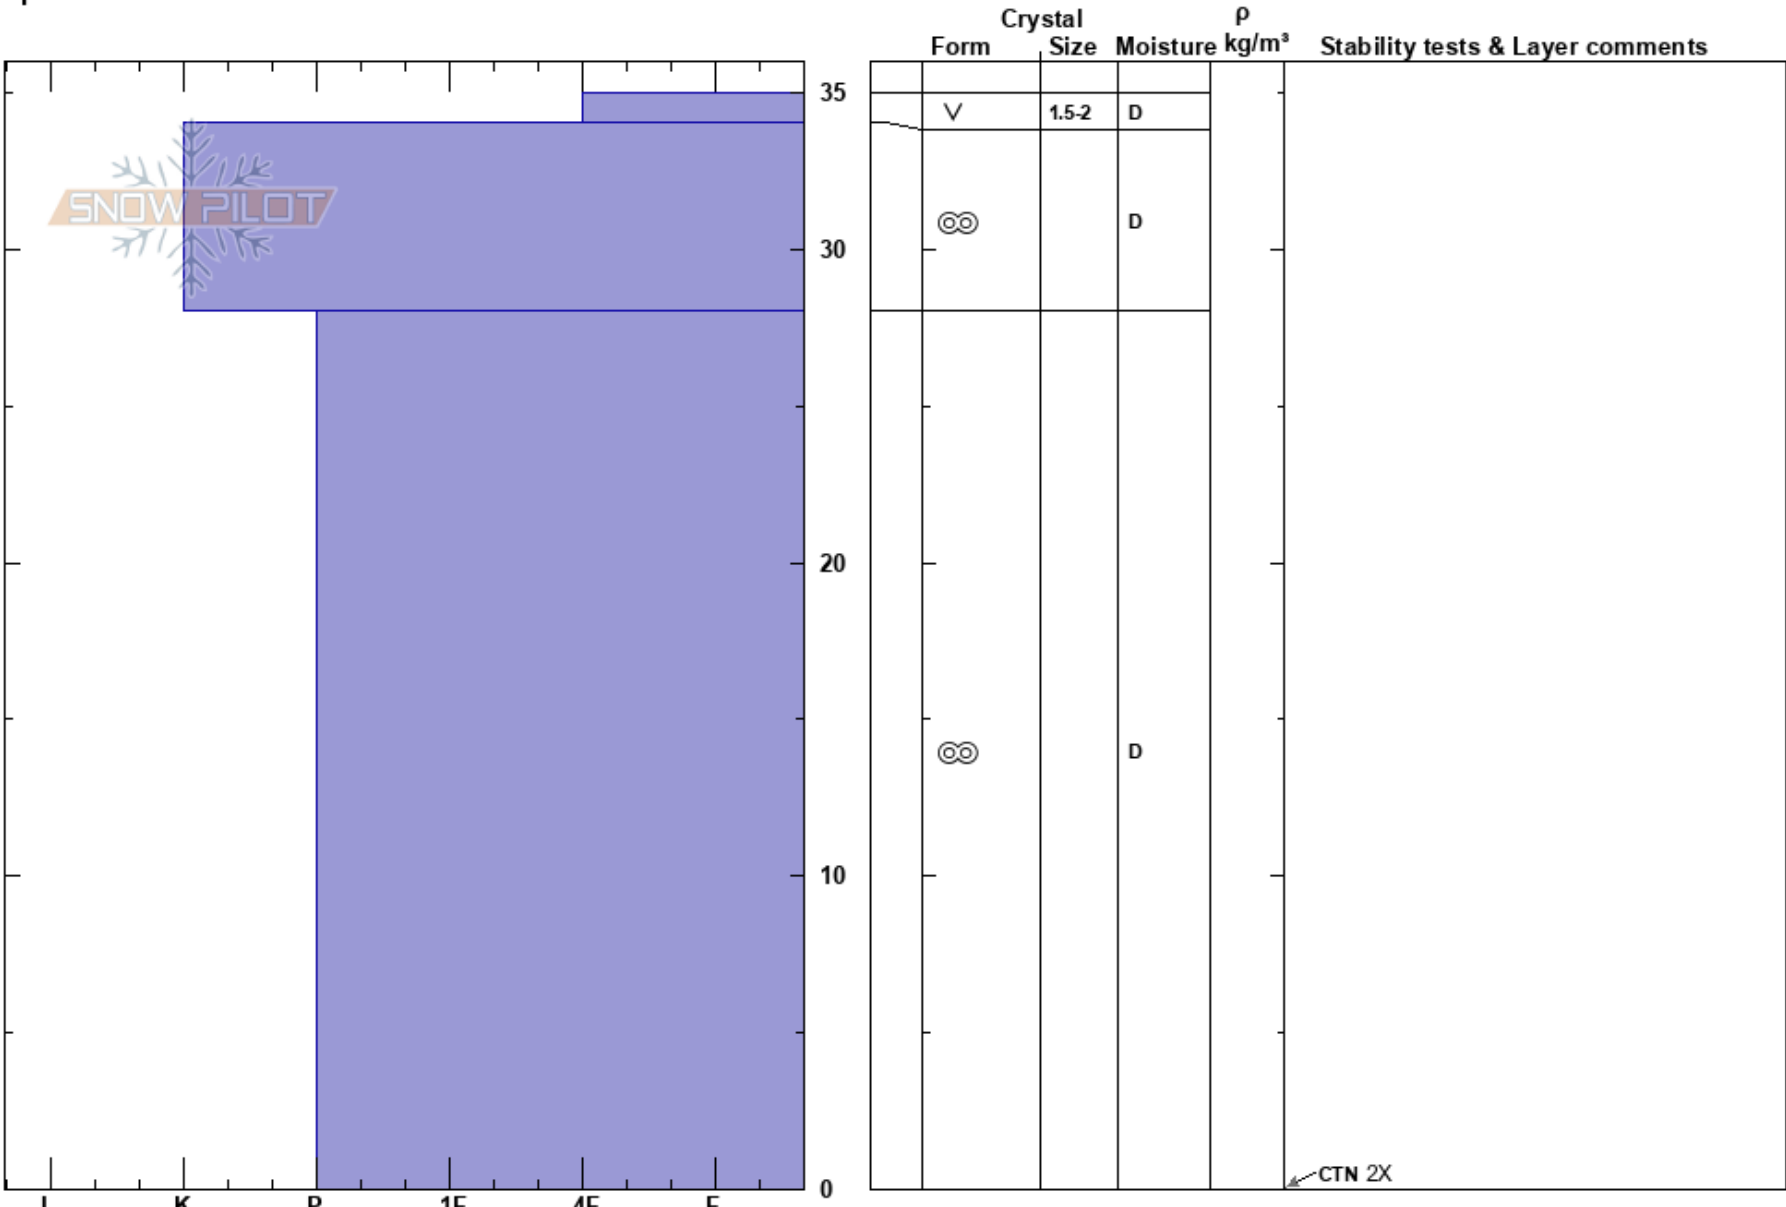

Hector Unplowed  
 Rocky Mountains  
 CA  
**Elevation:** 1850 m  
**Aspect:** W  
**Specifics:**

Sue Gould  
 04/19/2024 - 10:15am  
**Co-ord:**  
**Slope Angle:** 31°  
**Wind Loading:**

**Stability:** **HS:**35  
**Air Temperature:** -10°C **PF:**1  
**Sky Cover:** FEW  
**Precipitation:** NO  
**Wind:** Calm

**Layer Notes:**

**Notes:** Snowpack below threshold allowing full penetration of solar in the PM. No instabilities found as entire snowpack has undergone multiple melt freeze cycles.