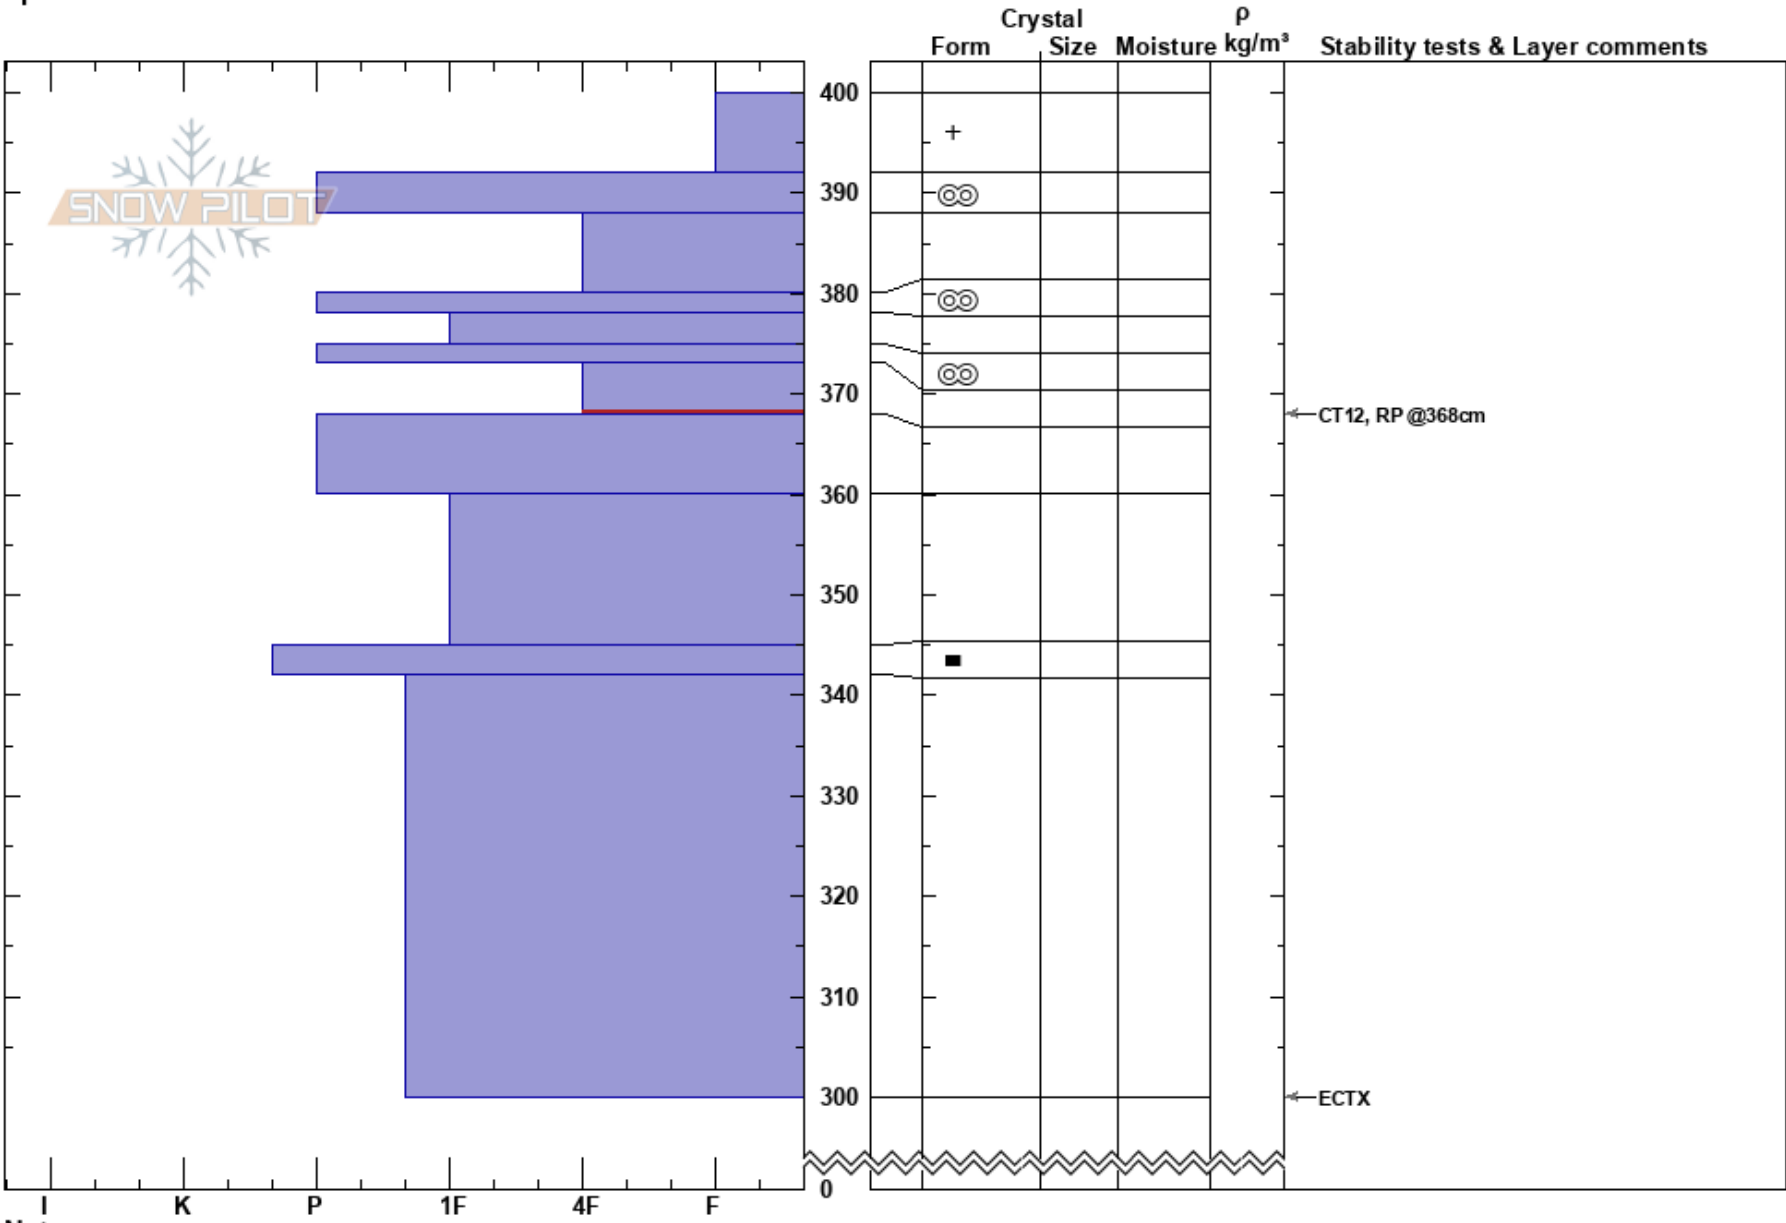

gårdselvtinden  
 Balsfjord  
 Norway  
 Elevation: 890 m  
 Aspect: SW  
 Specifics:

Markku Mellanen  
 19/04/2024 - 14:00  
 Co-ord: 69.49400N, 19.10670E  
 Slope Angle: 25°  
 Wind Loading:

Stability:  
 Air Temperature:  
 Sky Cover: CLR  
 Precipitation: NO  
 Wind: Calm

HS:400  
 PF:15 373-368cm:Problematic layer  
 PS:10

Notes: