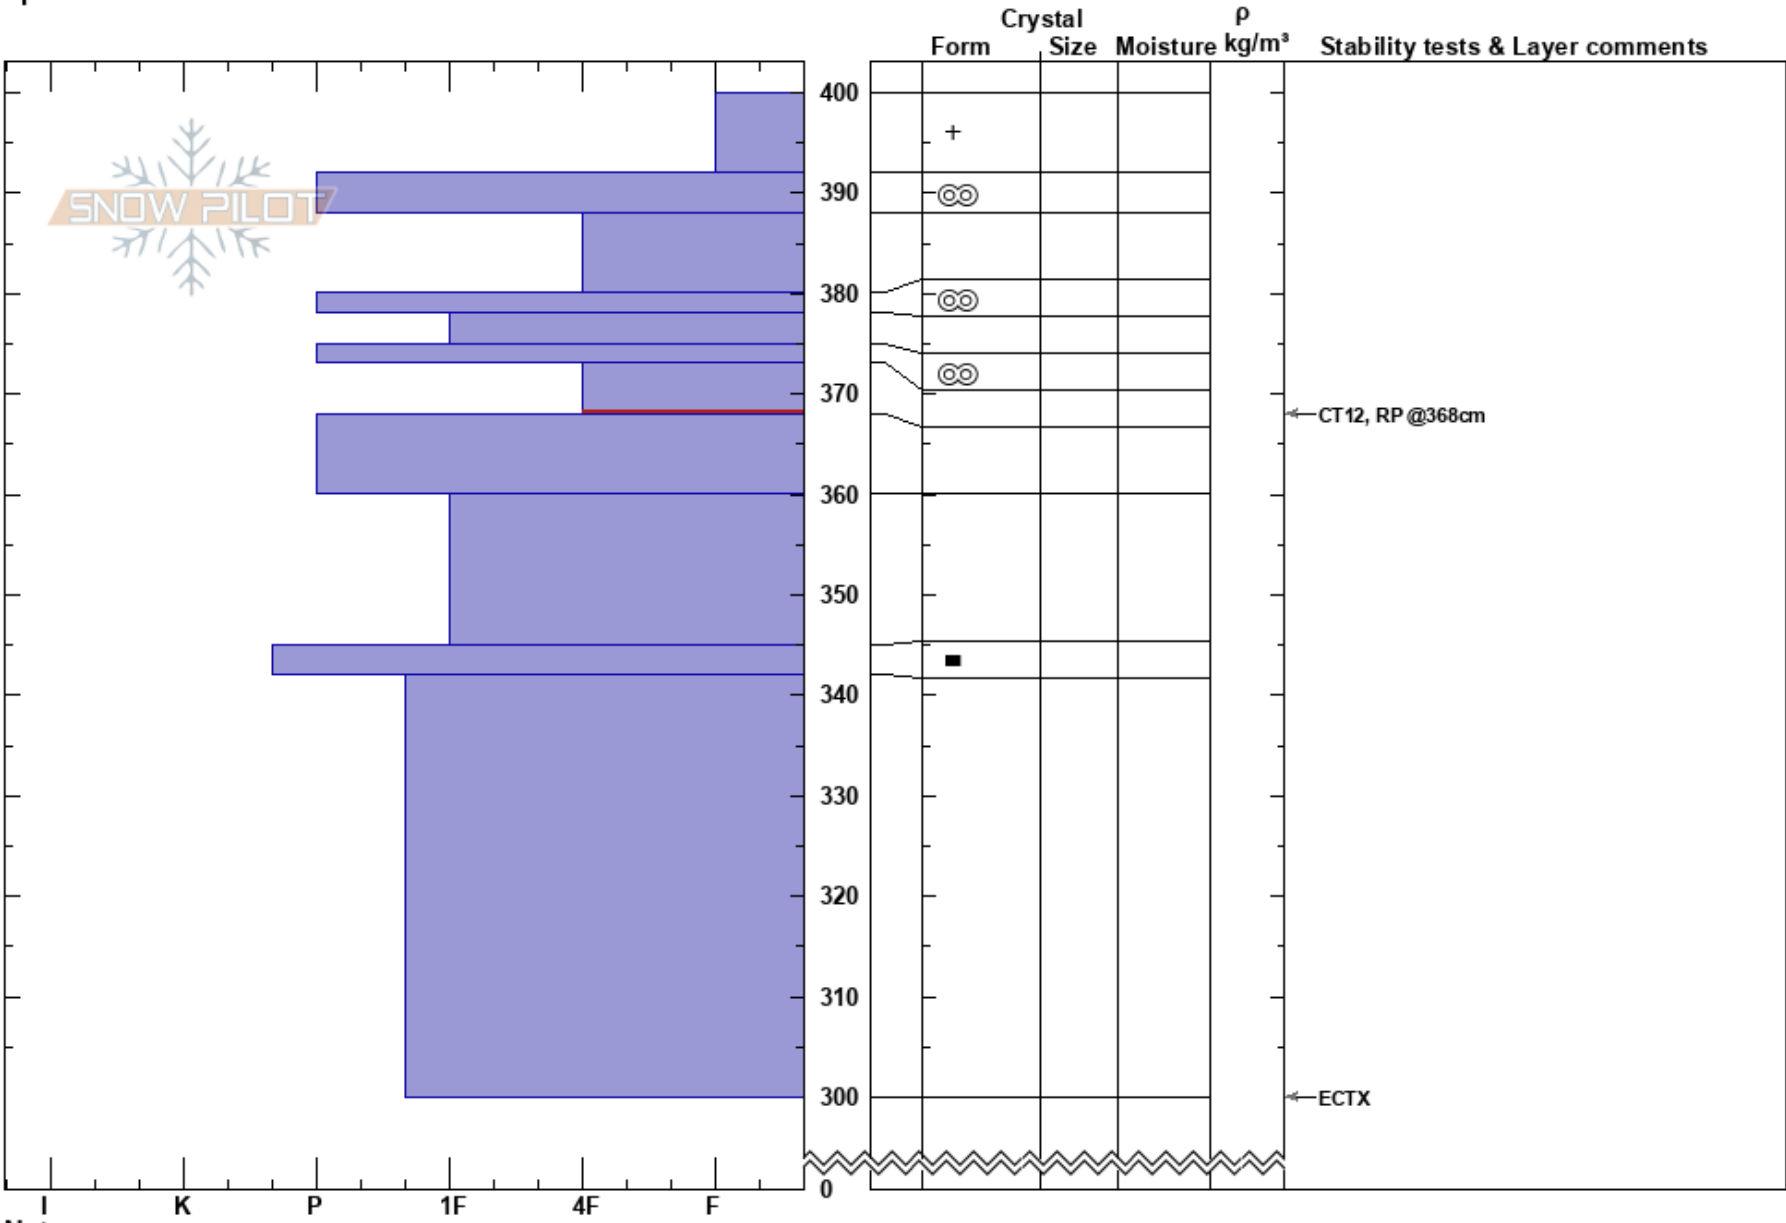

gårdselvtinden
 Balsfjord
 Norway
 Elevation: 890 m
 Aspect: SW
 Specifics:

Markku Mellanen
 19/04/2024 - 14:00
 Co-ord: 69.49400N, 19.10670E
 Slope Angle: 25°
 Wind Loading:

Stability:
 Air Temperature:
 Sky Cover: CLR
 Precipitation: NO
 Wind: Calm

HS:400
 PF:15 373-368cm:Problematic layer
 PS:10

Notes: