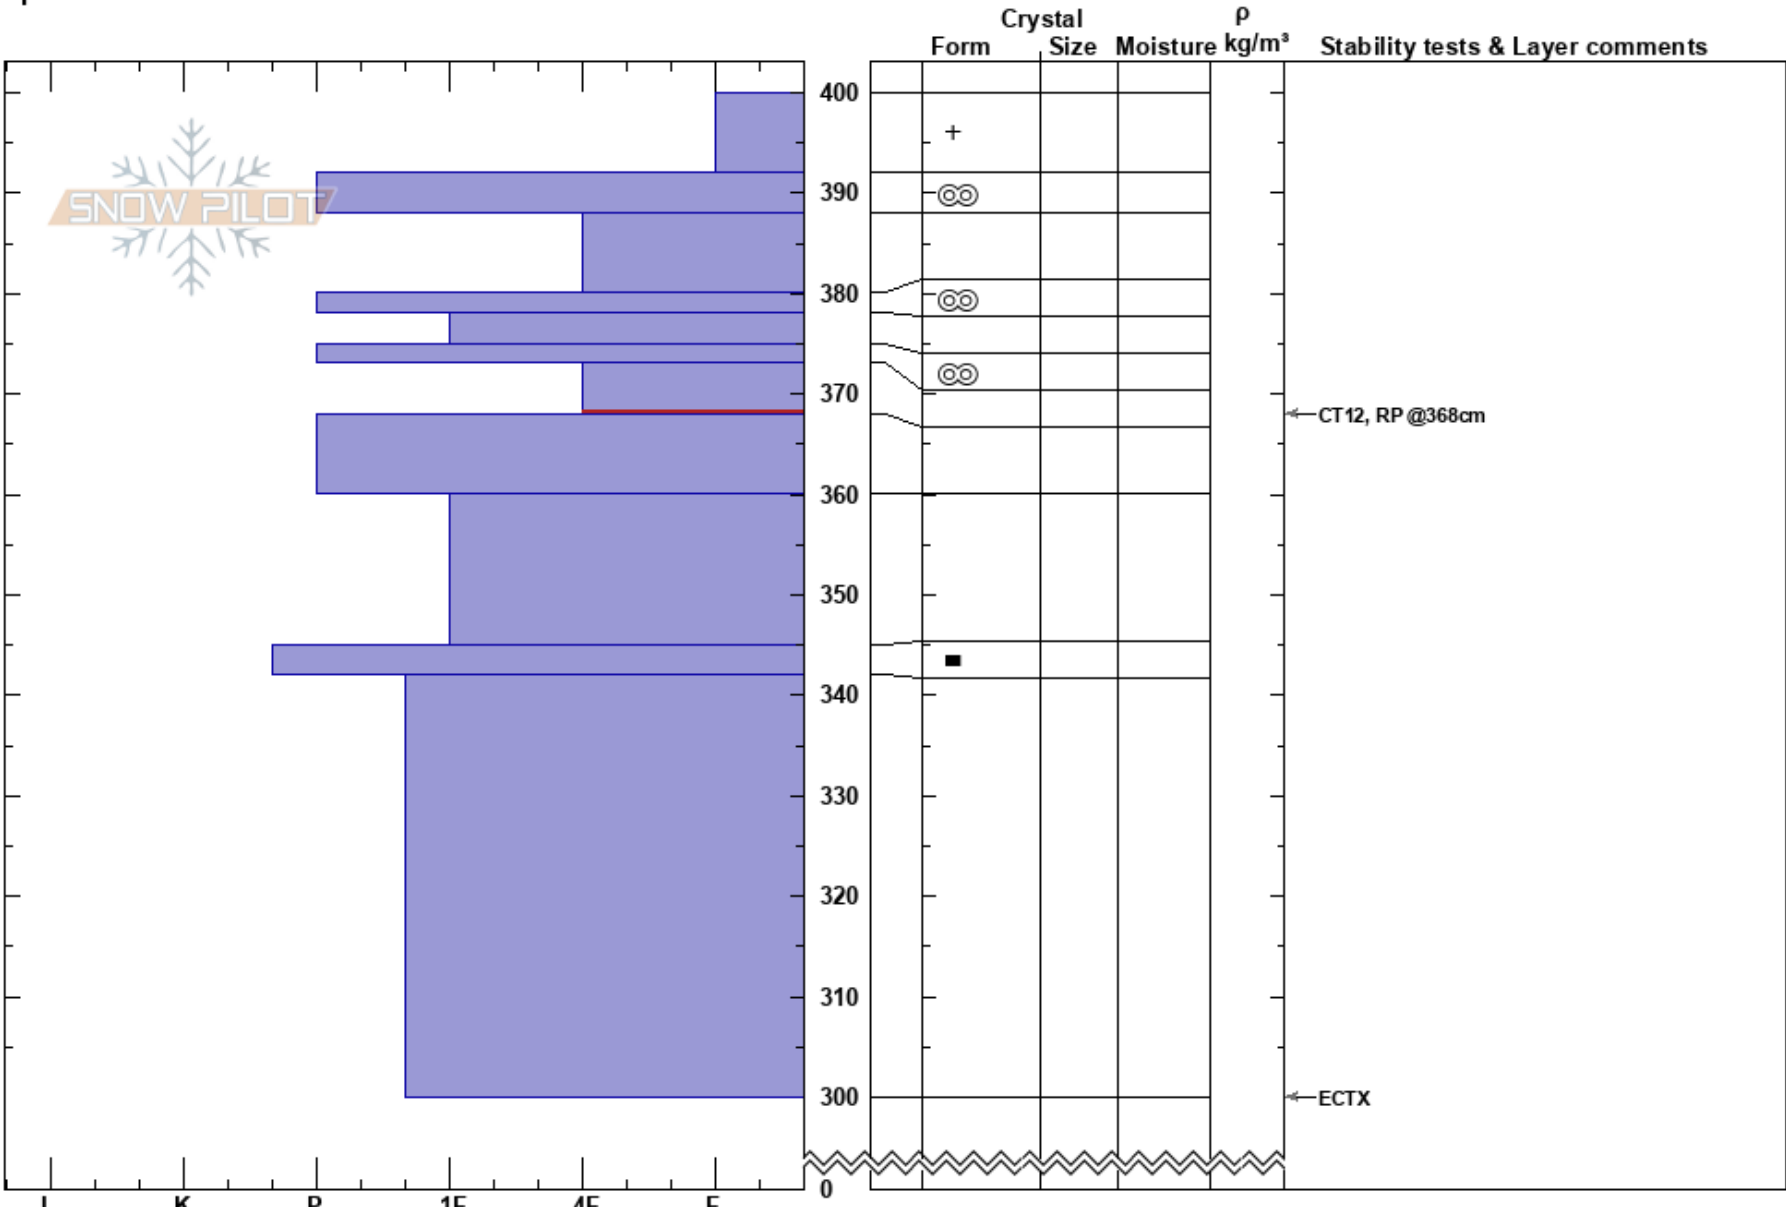

gårdselvtinden
 Balsfjord
 Norway
 Elevation: 890 m
 Aspect: SW
 Specifics:

Markku Mellanen
 19/04/2024 - 14:00
 Co-ord: 69.49400N, 19.10670E
 Slope Angle: 25°
 Wind Loading:

Stability:
 Air Temperature:
 Sky Cover: CLR
 Precipitation: NO
 Wind: Calm
 HS:400
 PF:15 373-368cm:Problematic layer
 PS:10