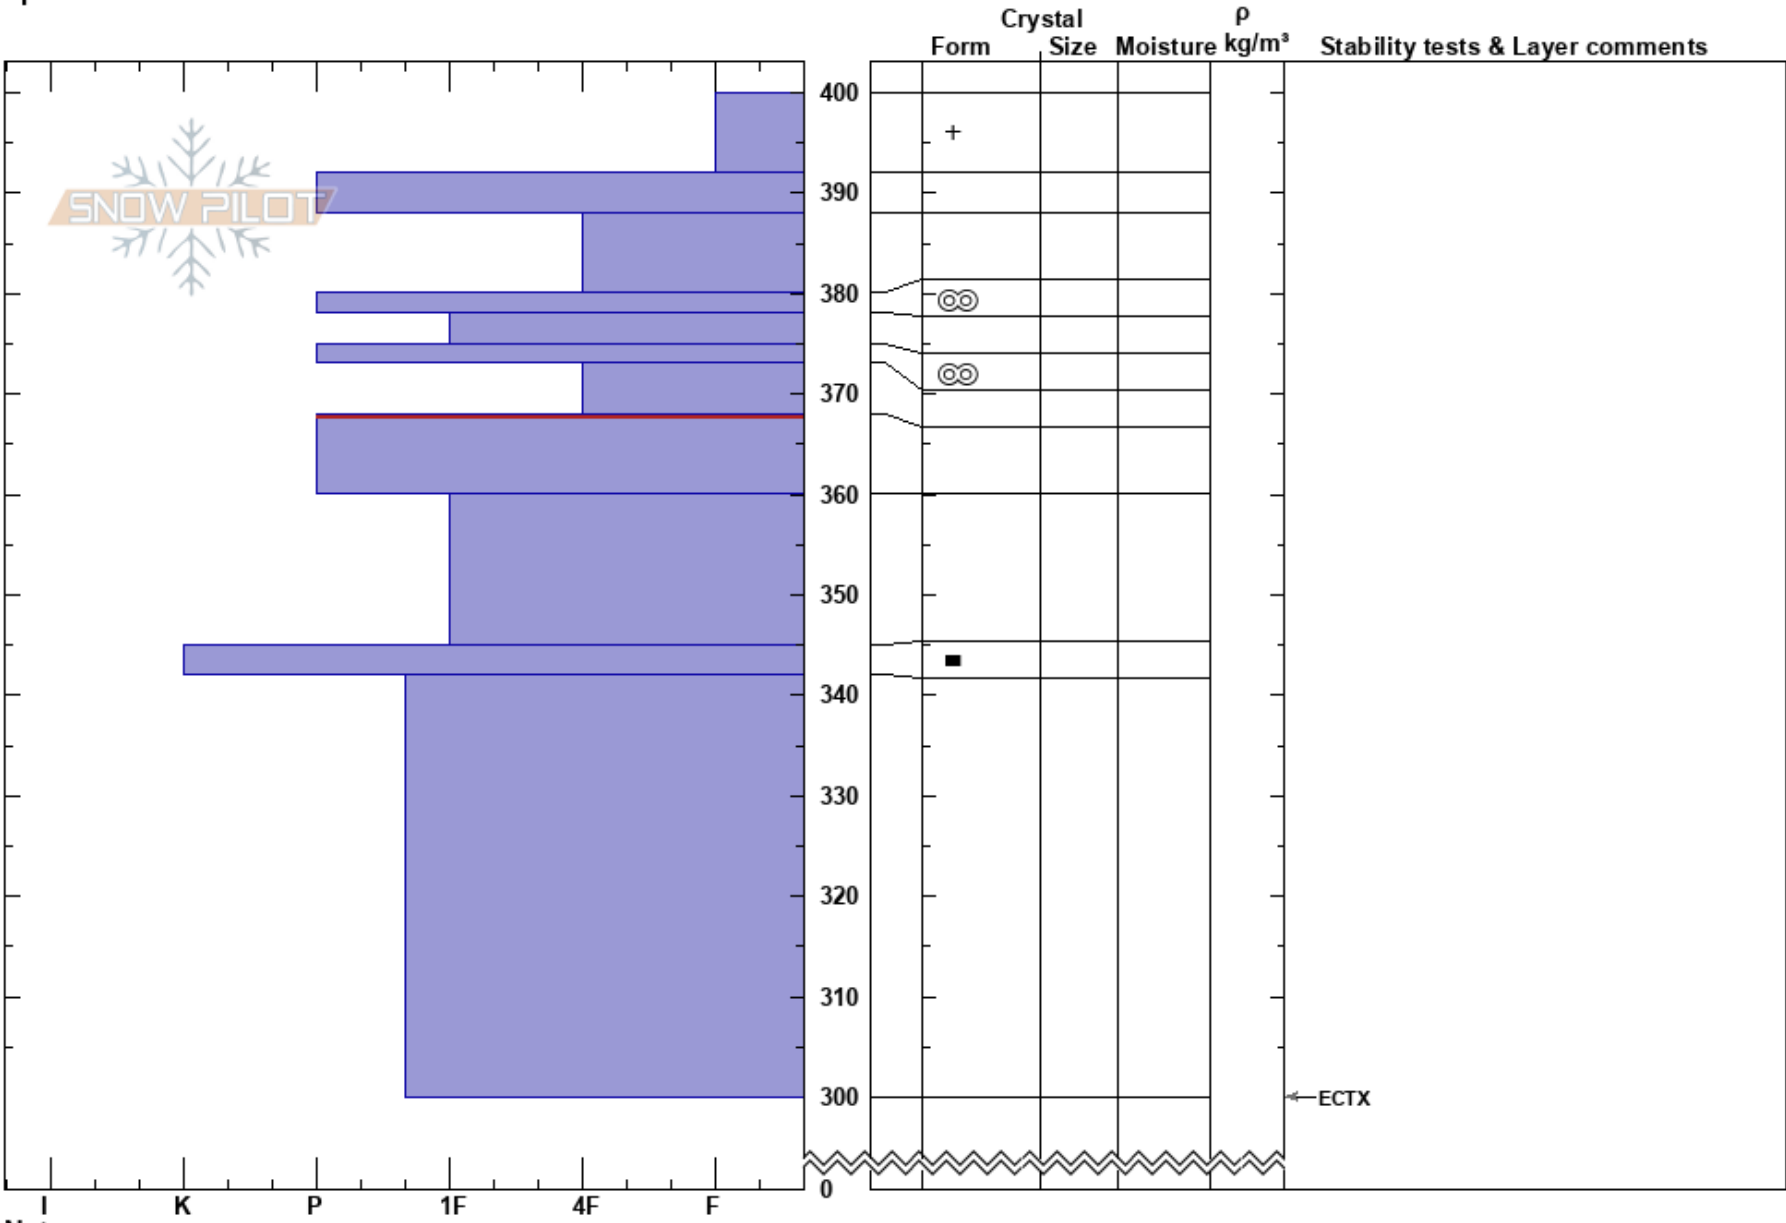

gårdselvtinden
 Balsfjord
 Norway
 Elevation: 890 m
 Aspect: SW
 Specifics:

Markku Mellanen
 19/04/2024 - 14:00
 Co-ord: 69.49400N, 19.10670E
 Slope Angle: 25°
 Wind Loading:

Stability:
 Air Temperature:
 Sky Cover: CLR
 Precipitation: NO
 Wind: Calm

HS:400
 PF:15 368-360cm:Problematic layer
 PS:10

Notes: