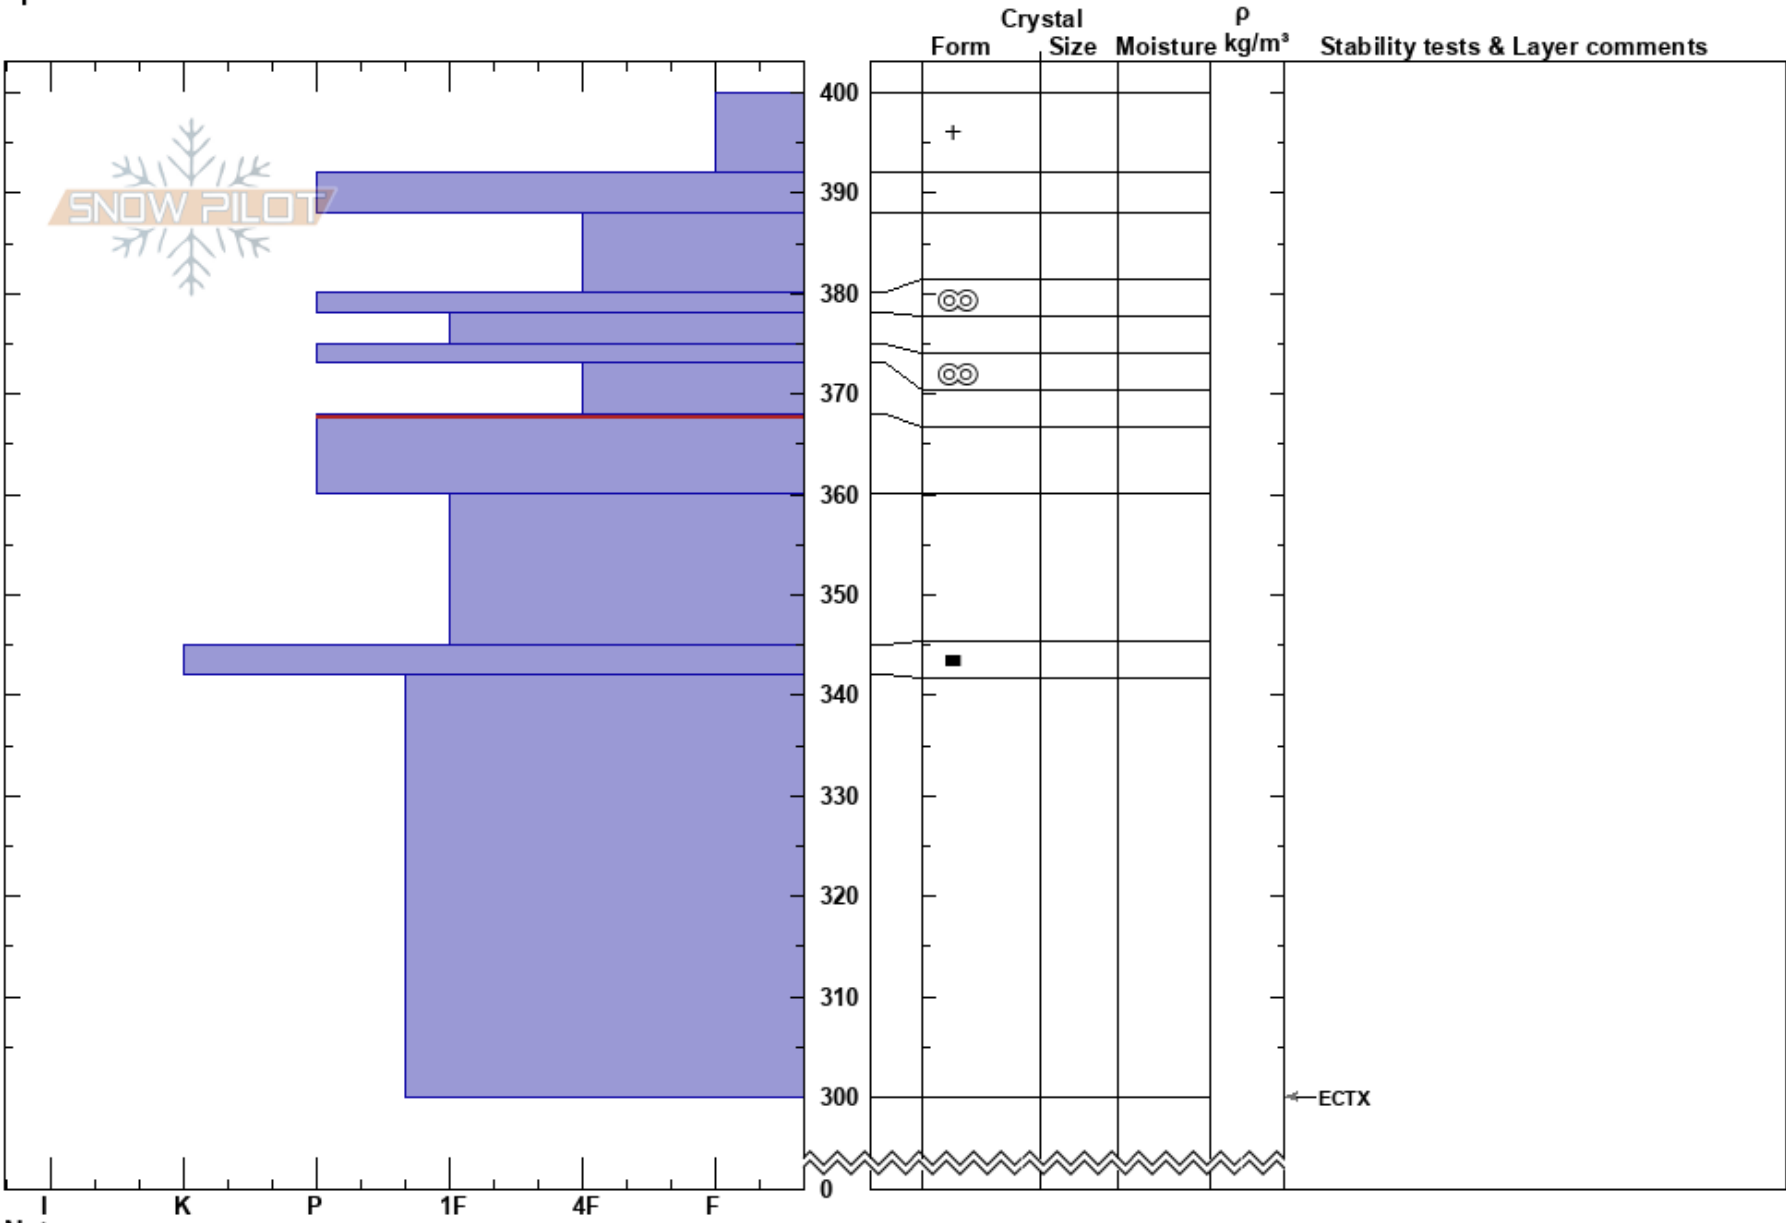

gårdselvtinden
 Balsfjord
 Norway
 Elevation: 890 m
 Aspect: SW
 Specifics:

Markku Mellanen
 19/04/2024 - 14:00
 Co-ord: 69.49400N, 19.10670E
 Slope Angle: 25°
 Wind Loading:

Stability:
 Air Temperature:
 Sky Cover: CLR
 Precipitation: NO
 Wind: Calm
 HS:400
 PF:15 368-360cm:Problematic layer
 PS:10