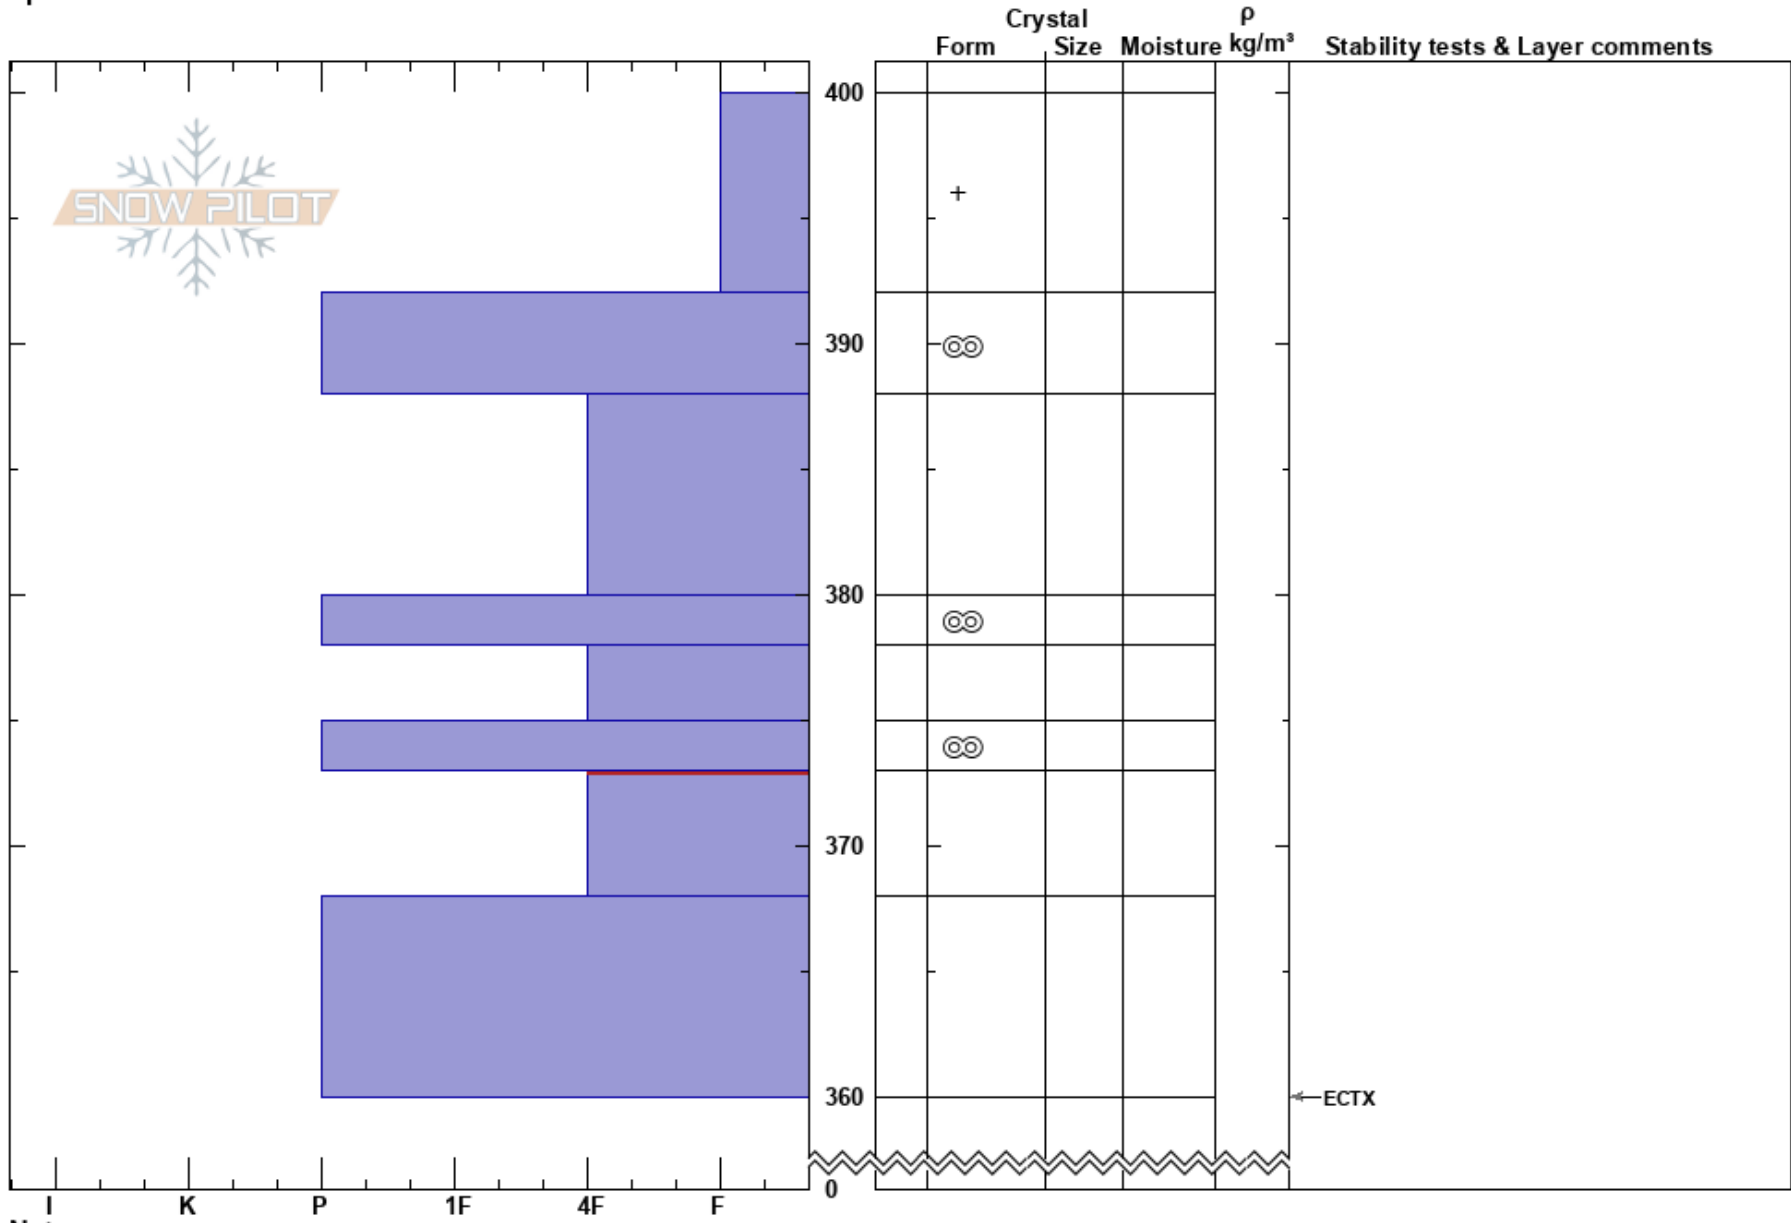

gårdselvtinden
 Balsfjord
 Norway
 Elevation: 890 m
 Aspect: SW
 Specifics:

Markku Mellanen
 19/04/2024 - 14:00
 Co-ord: 69.49400N, 19.10670E
 Slope Angle: 25°
 Wind Loading:

Stability:
 Air Temperature:
 Sky Cover: CLR
 Precipitation: NO
 Wind: Calm

HS:400
 PF:15 373-368cm:Problematic layer
 PS:10

Notes: