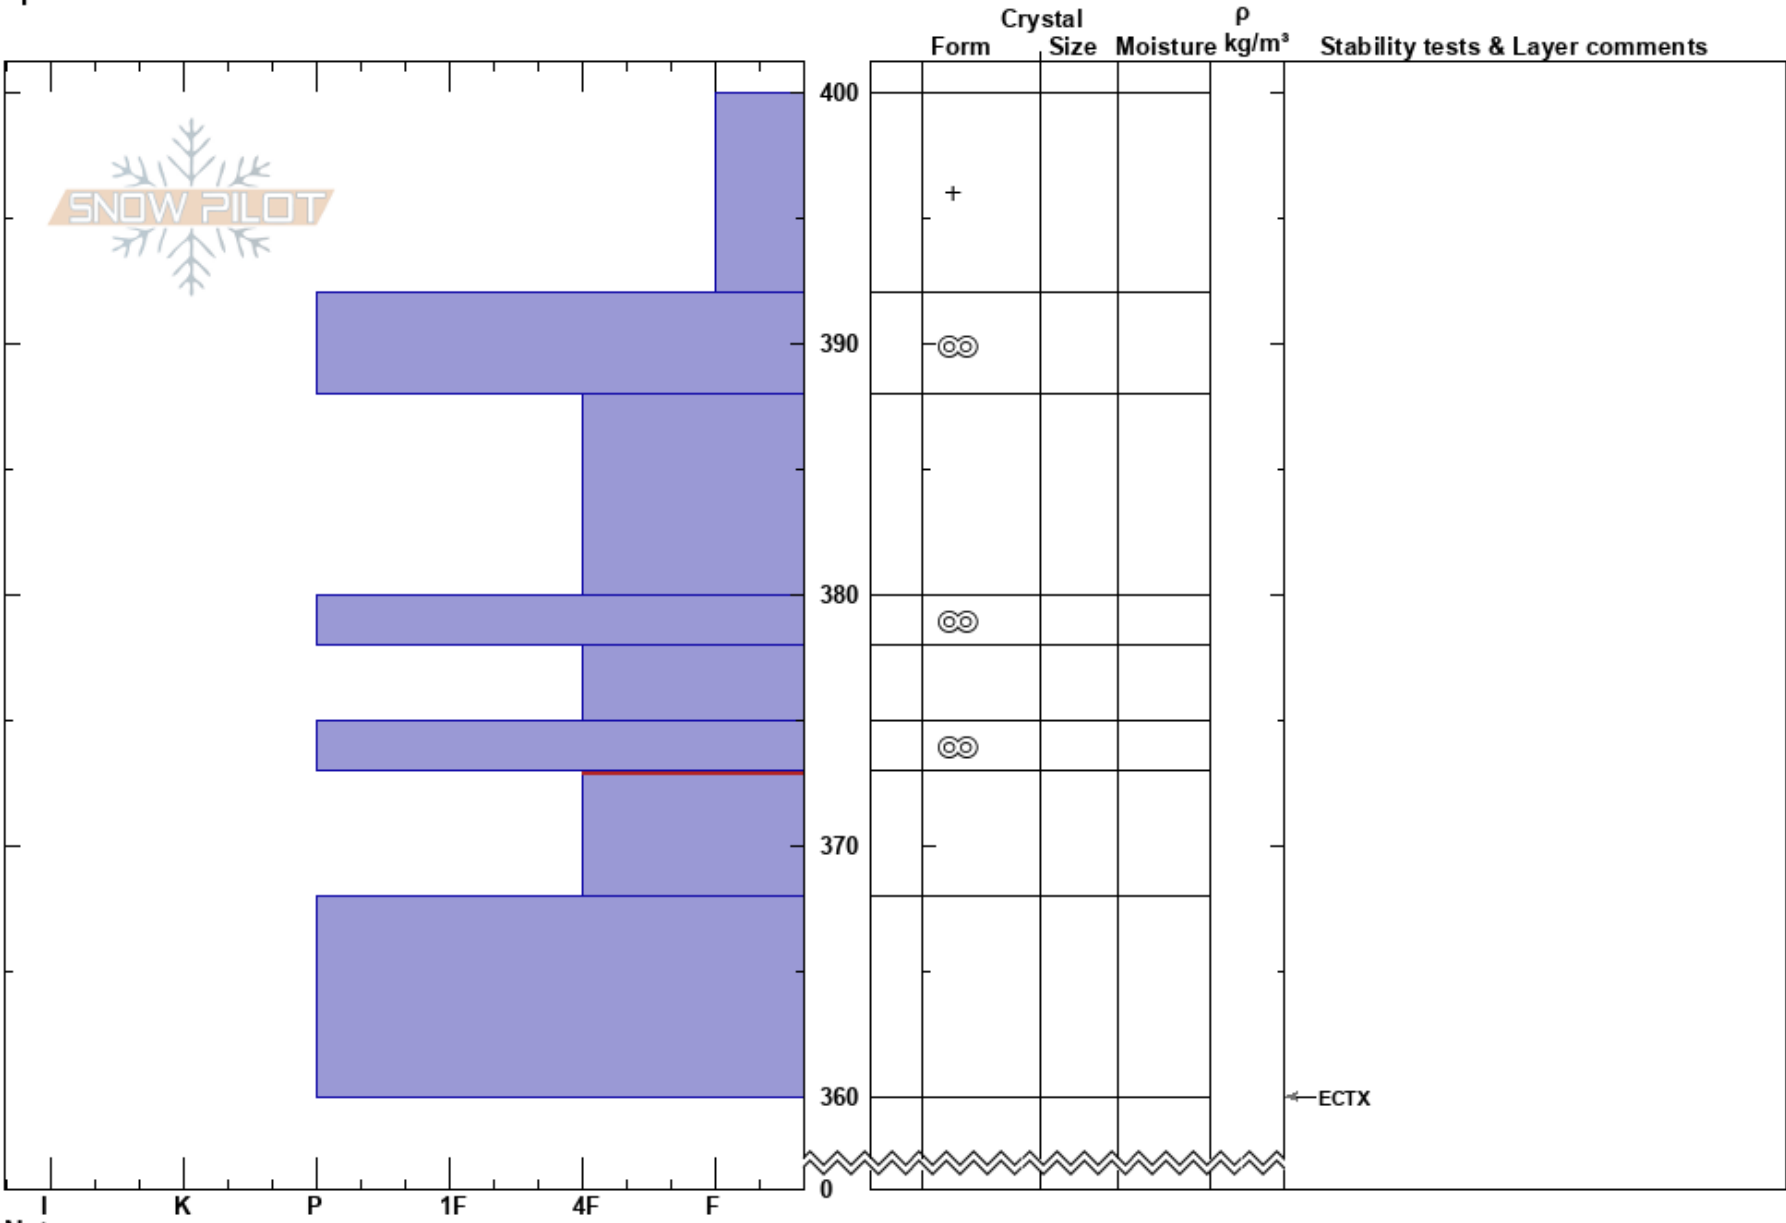

gårdselvtinden
Balsfjord
Norway
Elevation: 890 m
Aspect: SW
Specifics:

Markku Mellanen
19/04/2024 - 14:00
Co-ord: 69.49400N, 19.10670E
Slope Angle: 25°
Wind Loading:

Stability:
Air Temperature:
Sky Cover: CLR
Precipitation: NO
Wind: Calm
HS:400
PF:15 373-368cm:Problematic layer
PS:10