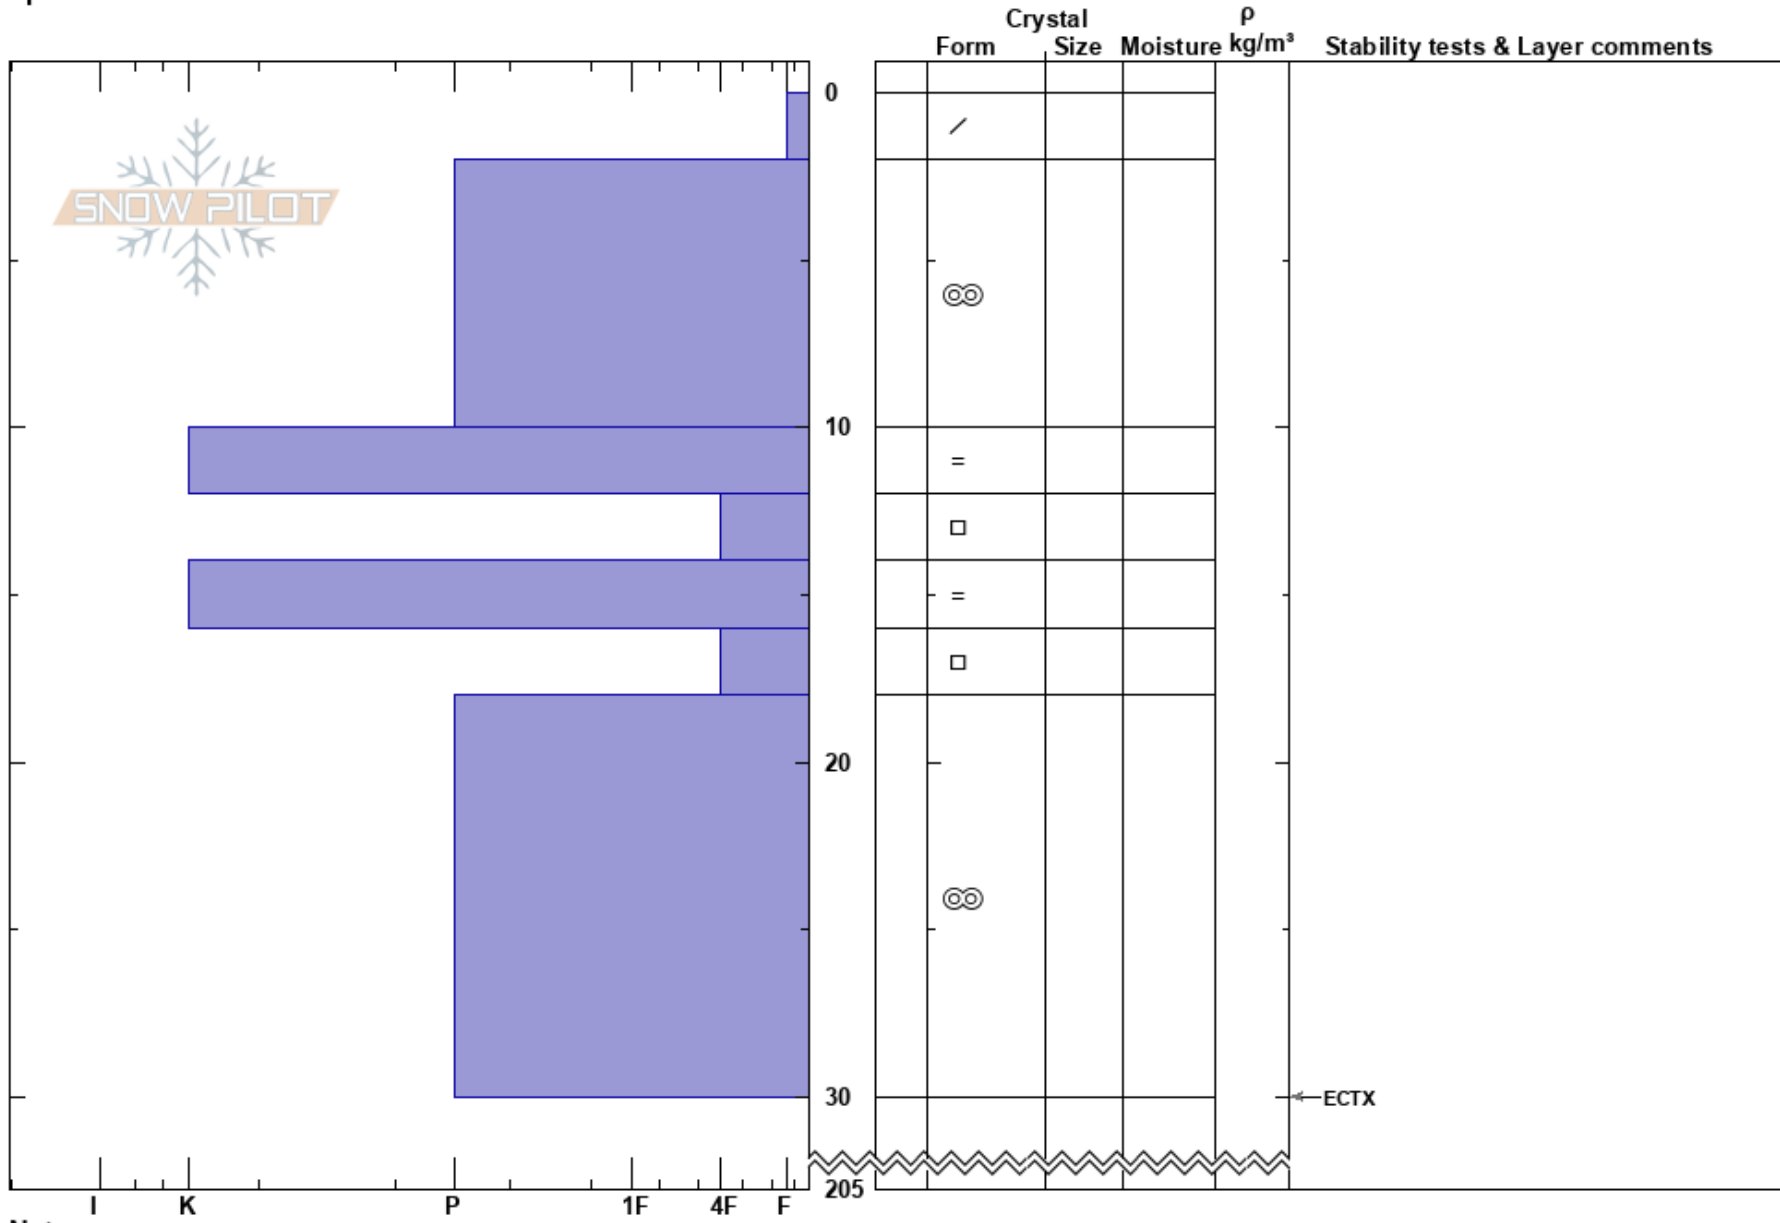

Husvålen N
 Funäsfjällen
 Sweden
Elevation: 1024 m
Aspect: N
Specifics:

Matilda Johansson
 19/04/2024 - 11:30
Co-ord: 33V 391584E 6974437N
Slope Angle: 25°
Wind Loading: previous

Stability: HS:205
Air Temperature: -2°C
Sky Cover: OVC
Precipitation: NO
Wind: SE Light Breeze
Layer Notes: PF:5

Notes: ALP. Drevsnö.