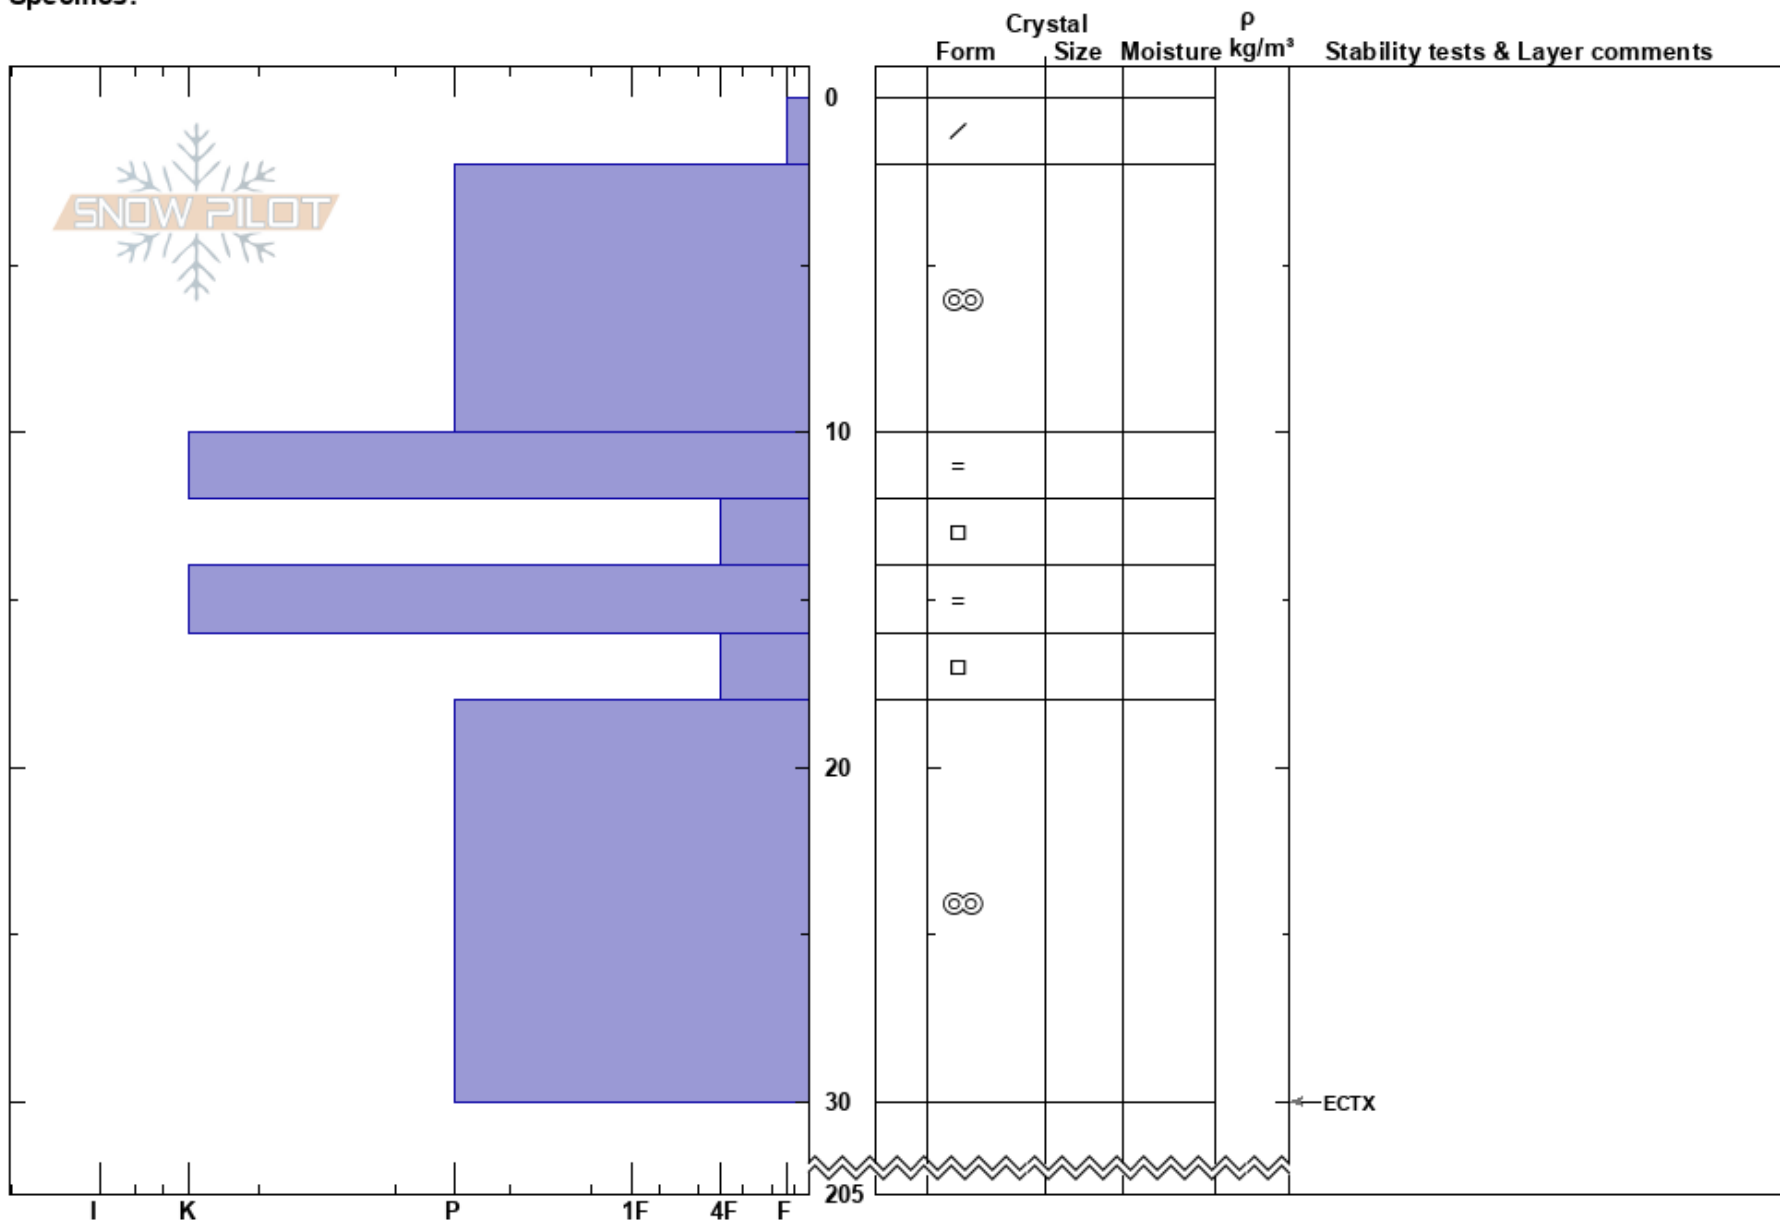

Husvålen N
 Funäsfjällen
 Sweden
Elevation: 1024 m
Aspect: N
Specifics:

Matilda Johansson
 19/04/2024 - 11:30
Co-ord: 33V 391584E 6974437N
Slope Angle: 25°
Wind Loading: previous

Stability: HS:205
Air Temperature: -2°C
Sky Cover: OVC
Precipitation: NO
Wind: SE Light Breeze
Layer Notes: PF:5

Notes: ALP. Drevsnö.