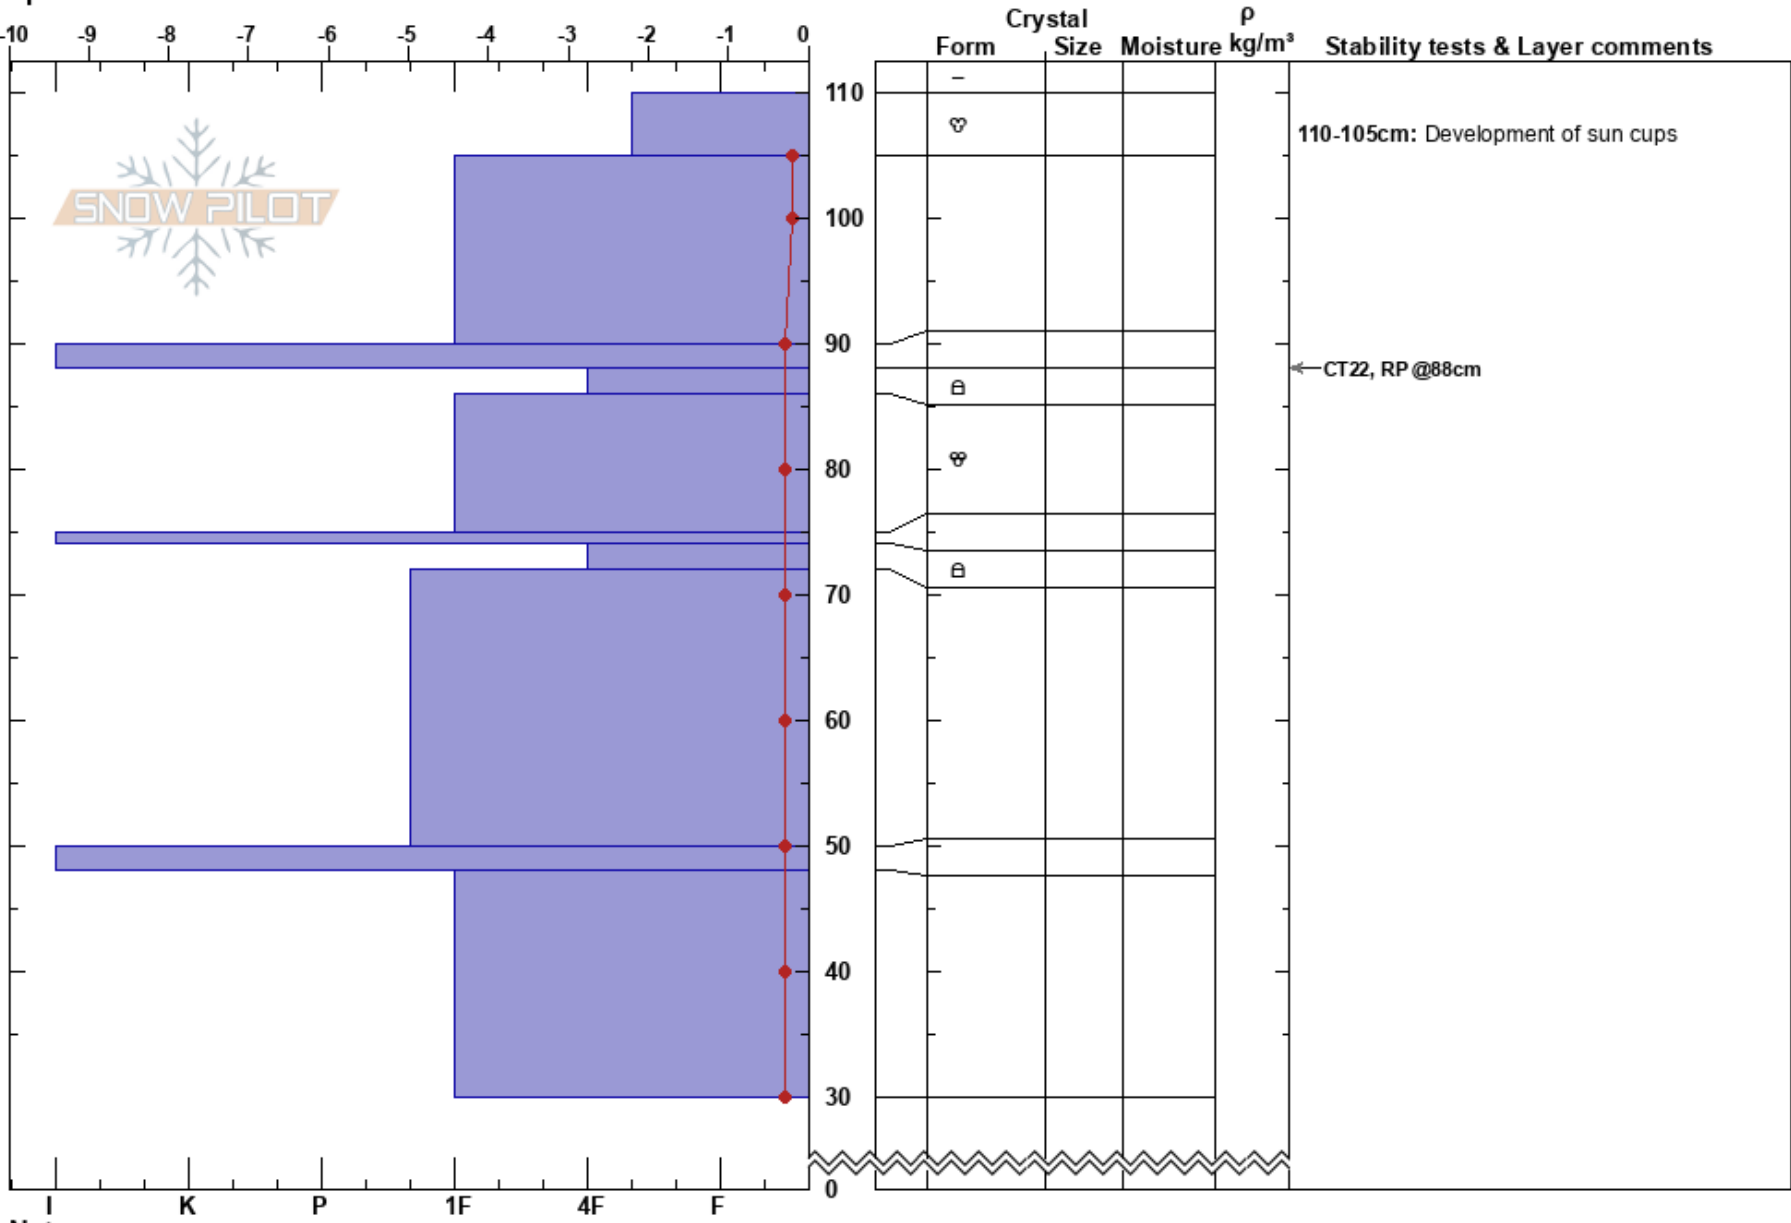

Humphreys Cirque
Kachina Peaks
AZ
Elevation: 11800 ft
Aspect: E
Specifics:

Tanner Porter
04/18/2024 - 3:00pm
Co-ord: 35.33575N, -111.68195E
Slope Angle: 35°
Wind Loading: no

Stability: **HS:110**
Air Temperature: 3.5°C **PF:40** 110-105cm: Development of sun cups
Sky Cover: BKN **PS: 15** 88-86cm: Problematic layer
Precipitation: NO
Wind: S Light Breeze