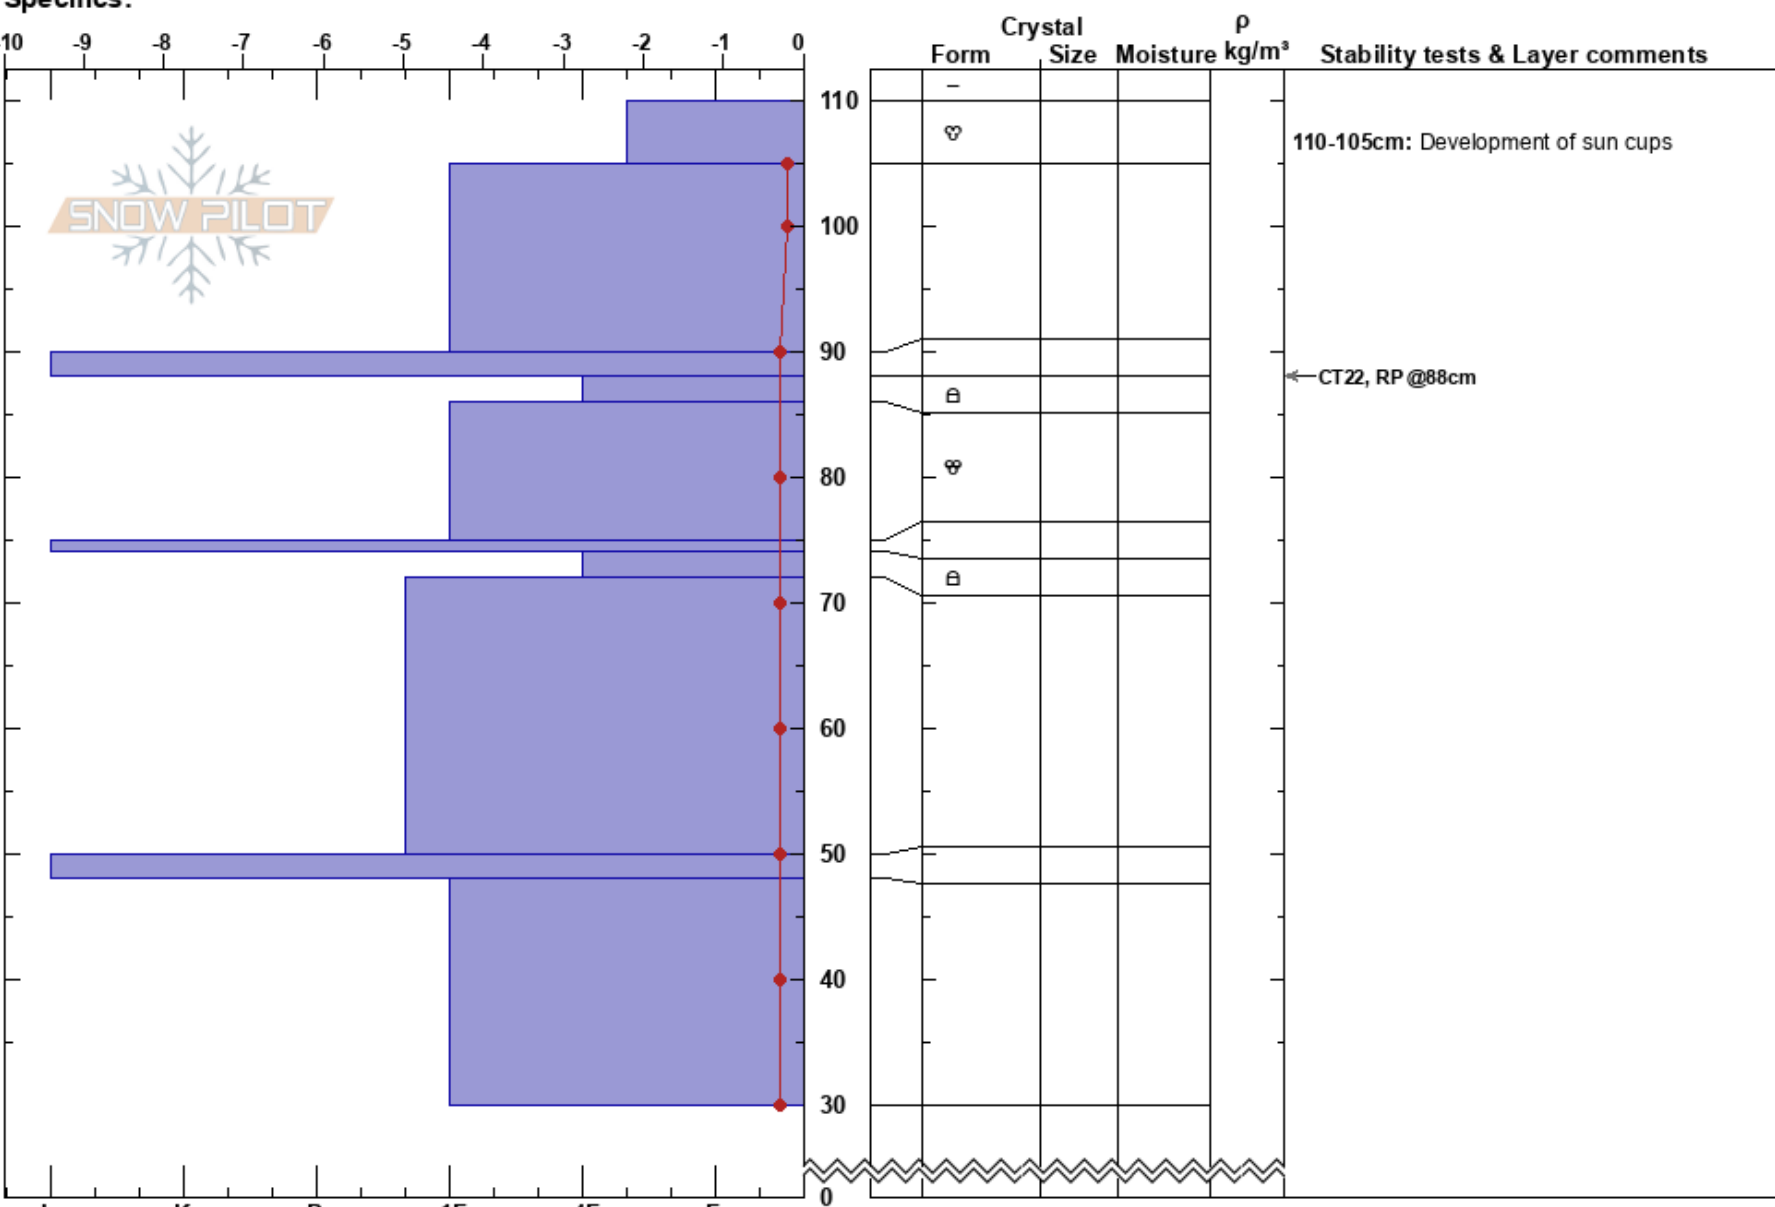

Humphreys Cirque
 Kachina Peaks
 AZ
 Elevation: 11800 ft
 Aspect: E
 Specifics:

Tanner Porter
 04/18/2024 - 3:00pm
 Co-ord: 35.33575N, -111.68195E
 Slope Angle: 35°
 Wind Loading: no

Stability:
 Air Temperature: 3.5°C
 Sky Cover: BKN
 Precipitation: NO
 Wind: S Light Breeze

HS:110
 PF:40
 PS: 15
 110-105cm: Development of sun cups
 88-86cm: Problematic layer

Notes: