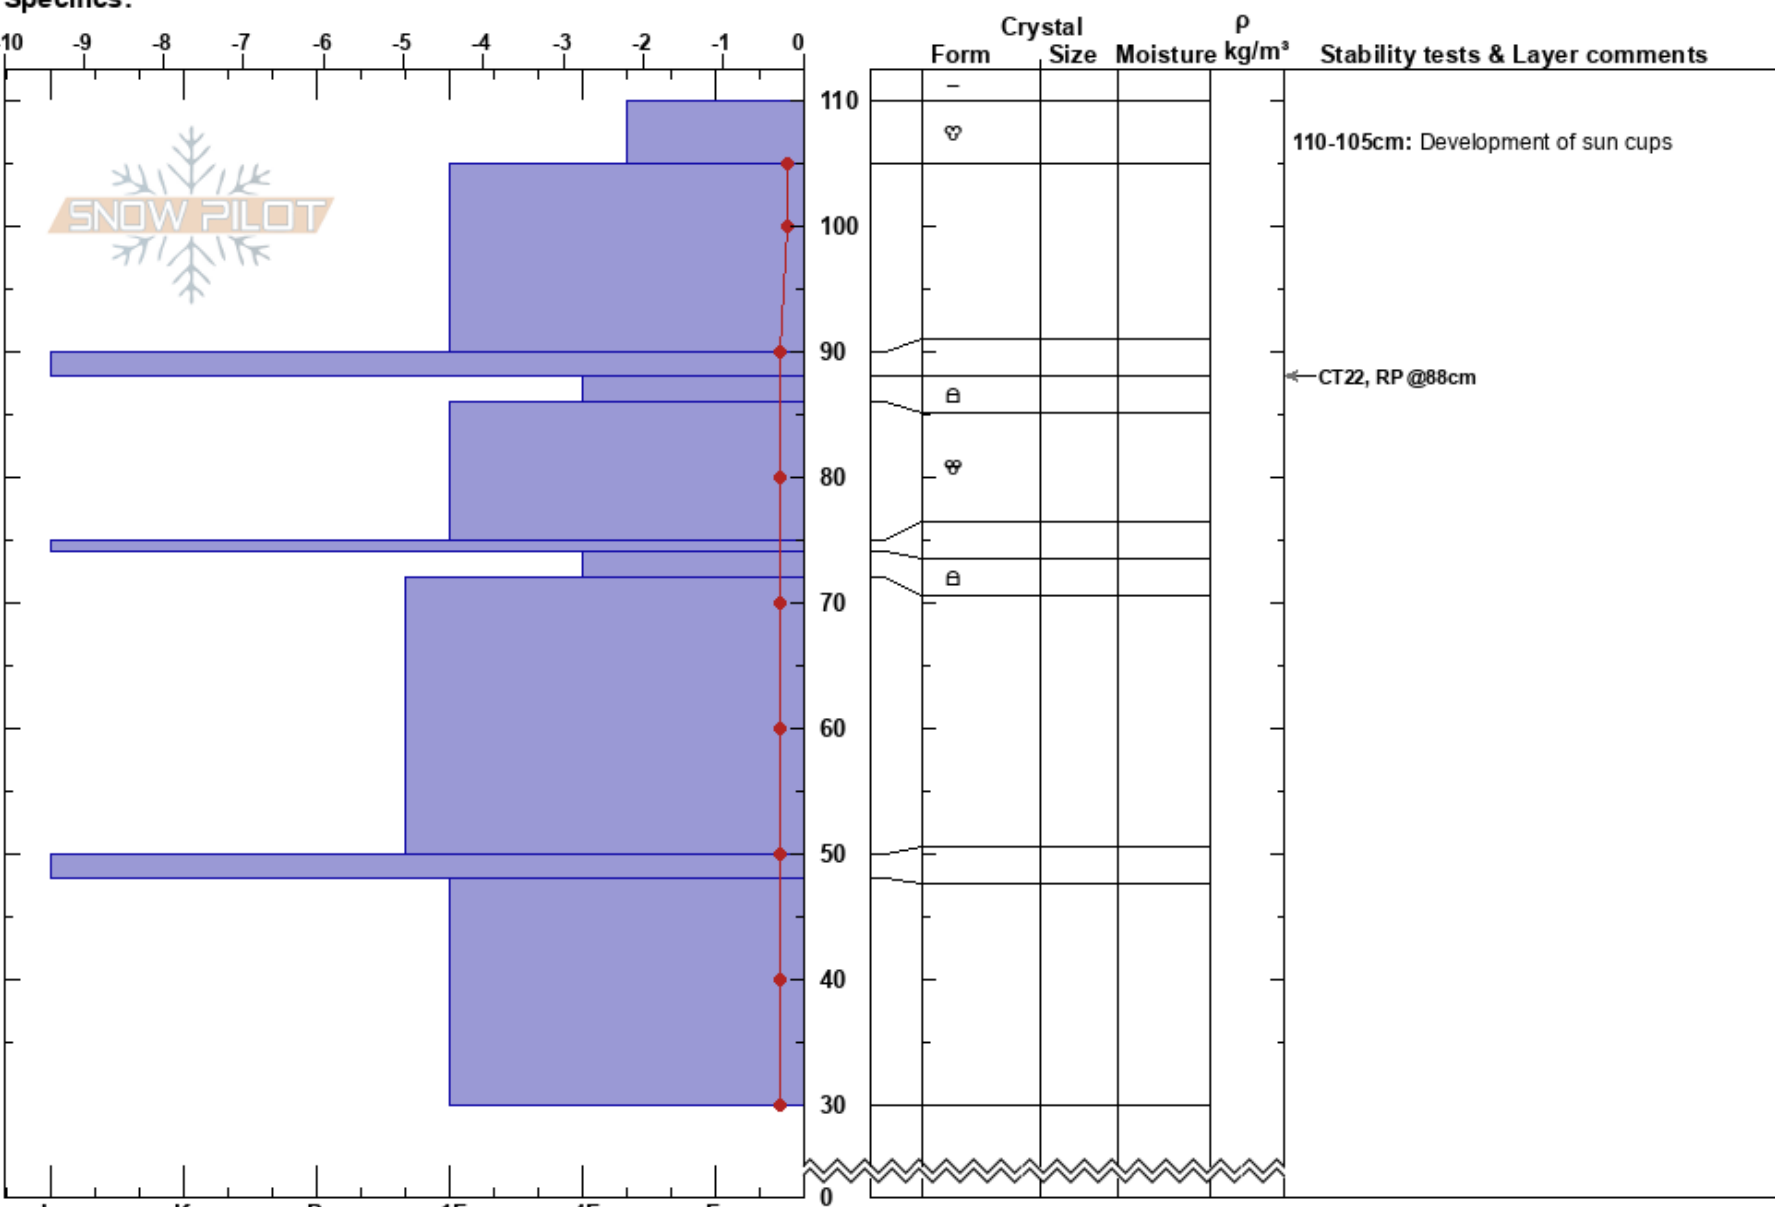

Humphreys Cirque  
 Kachina Peaks  
 AZ  
 Elevation: 11800 ft  
 Aspect: E  
 Specifics:

Tanner Porter  
 04/18/2024 - 3:00pm  
 Co-ord: 35.33575N, -111.68195E  
 Slope Angle: 35°  
 Wind Loading: no

Stability:  
 Air Temperature: 3.5°C  
 Sky Cover: BKN  
 Precipitation: NO  
 Wind: S Light Breeze

HS:110  
 PF:40  
 PS: 15  
 110-105cm: Development of sun cups  
 88-86cm: Problematic layer

Notes: