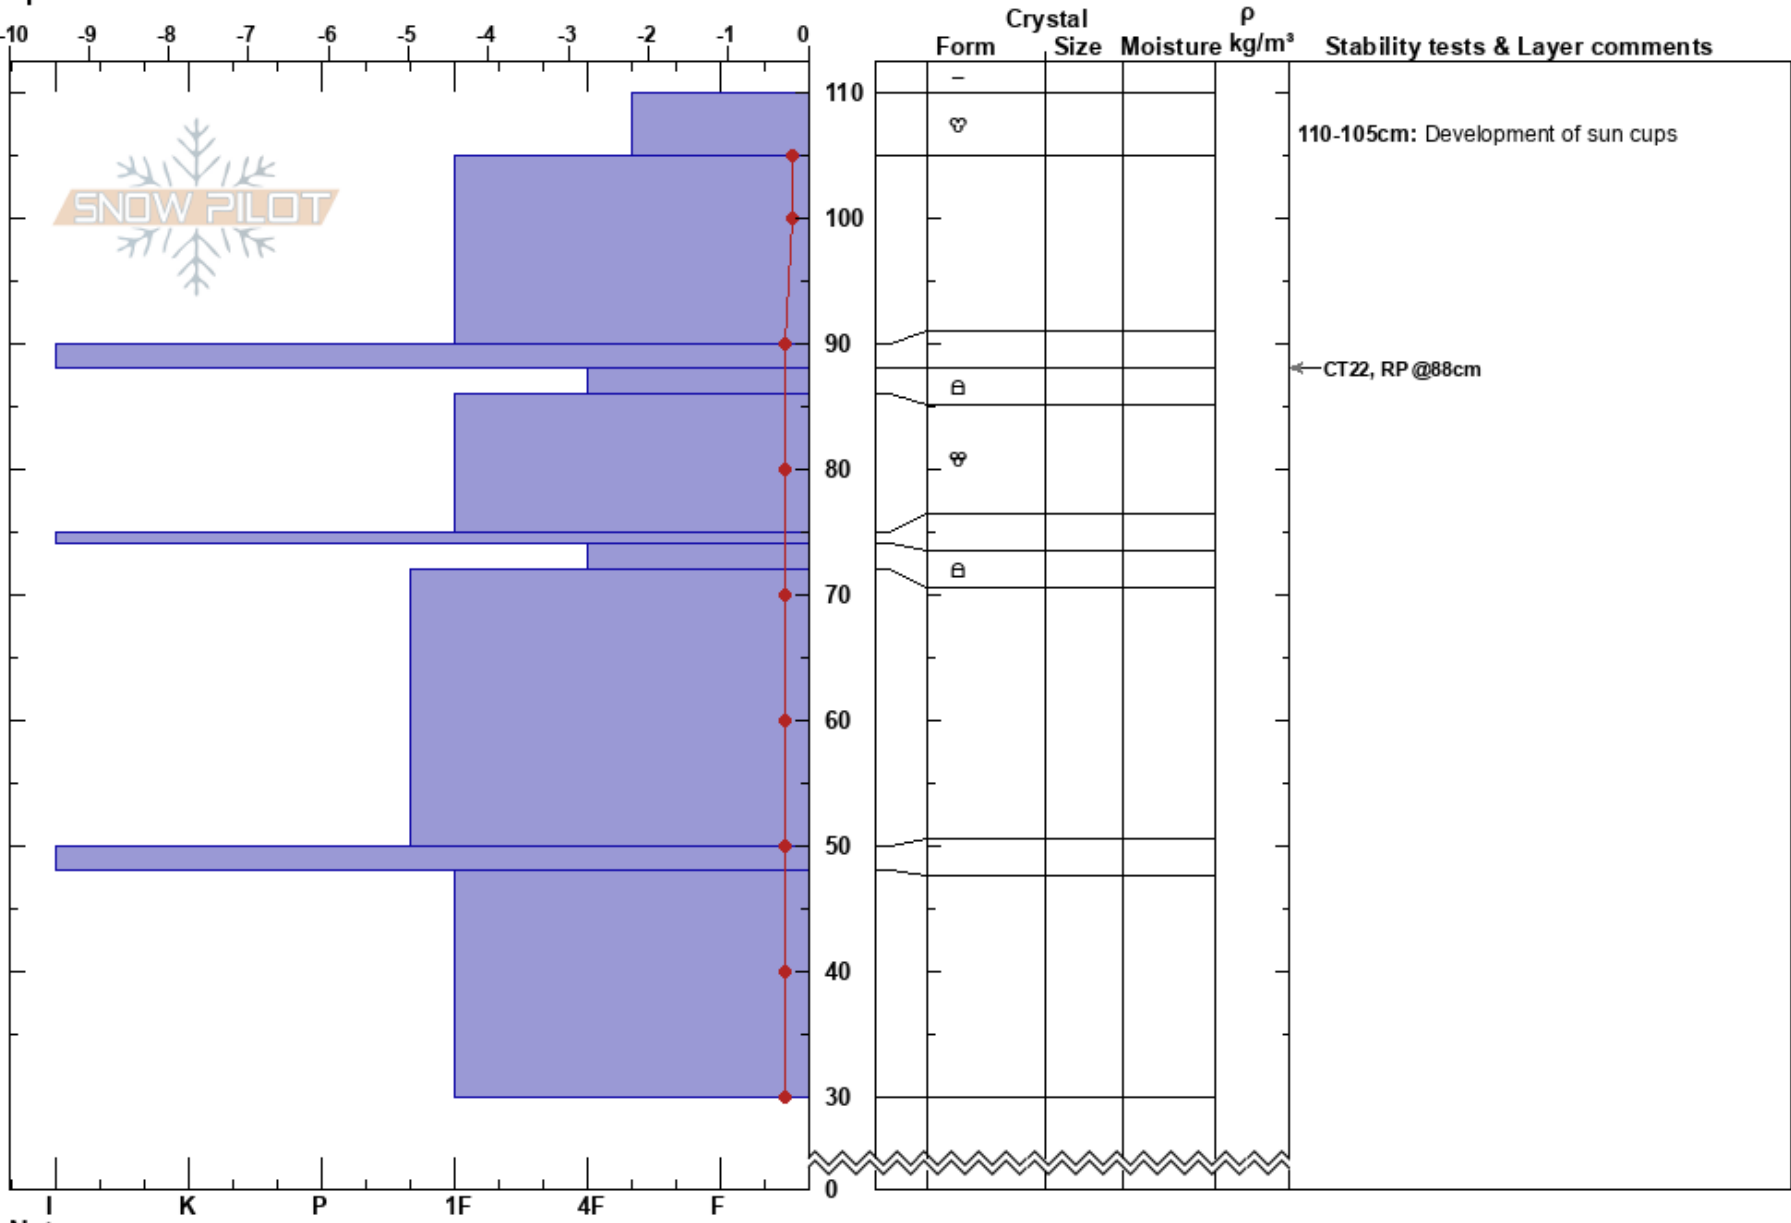

Humphreys Cirque
 Kachina Peaks
 AZ
 Elevation: 11800 ft
 Aspect: E
 Specifics:

Tanner Porter
 04/18/2024 - 3:00pm
 Co-ord: 35.33575N, -111.68195E
 Slope Angle: 35°
 Wind Loading: no

Stability:
 Air Temperature: 3.5°C
 Sky Cover: BKN
 Precipitation: NO
 Wind: S Light Breeze

HS:110
 PF:40
 PS: 15

Layer Notes:
 110-105cm: Development of sun cups
 88-86cm: Problematic layer

Notes: