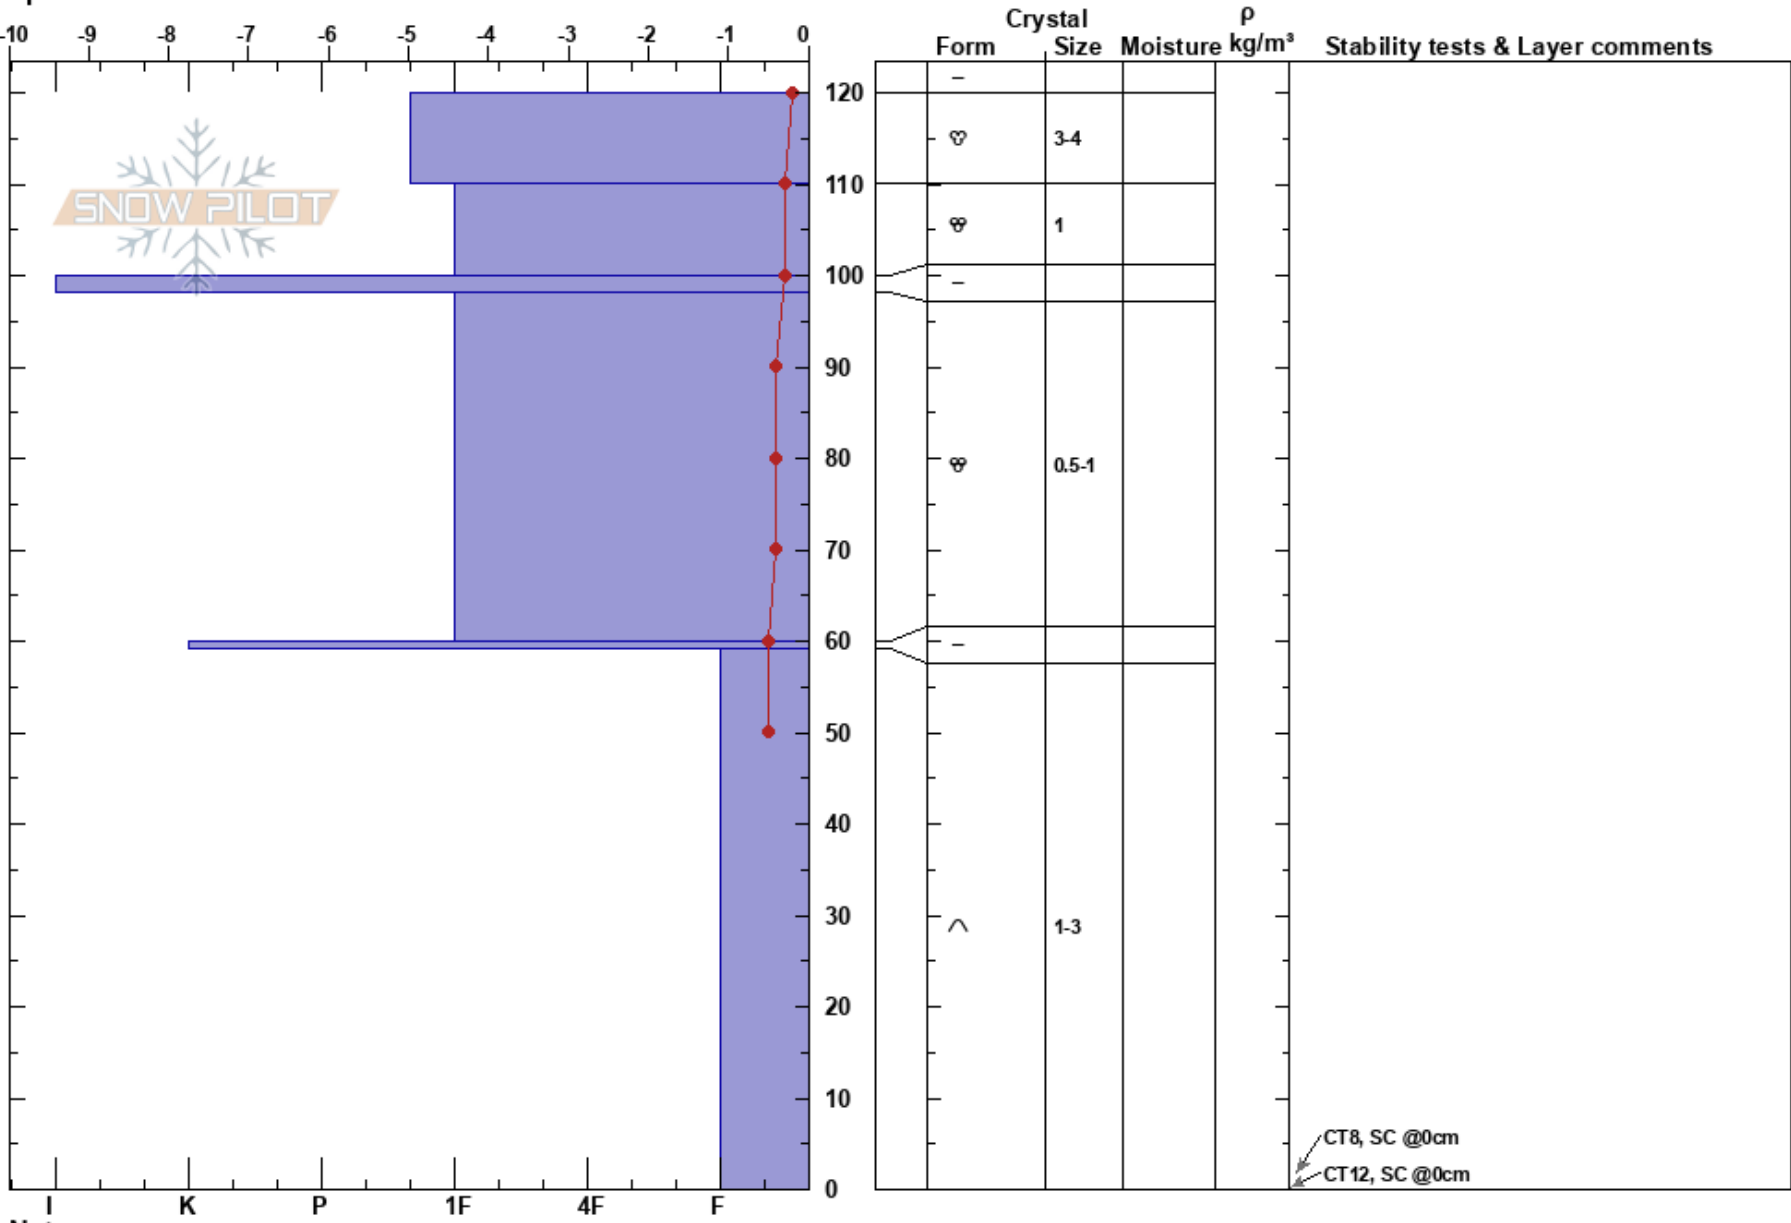

Humphreys Trail Saddle
 Kachina Peaks
 AZ
 Elevation: 11900 ft
 Aspect: W
 Specifics:

Tanner Porter
 04/18/2024 - 2:30pm
 Co-ord: 35.33471N, -111.68156E
 Slope Angle: 25°
 Wind Loading: no

Stability:
 Air Temperature: 2°C
 Sky Cover: BKN
 Precipitation: NO
 Wind: SW Moderate

HS:120
 PF:60
 PS:10

Layer Notes:

Notes: Challenging to understand how representative this location is.