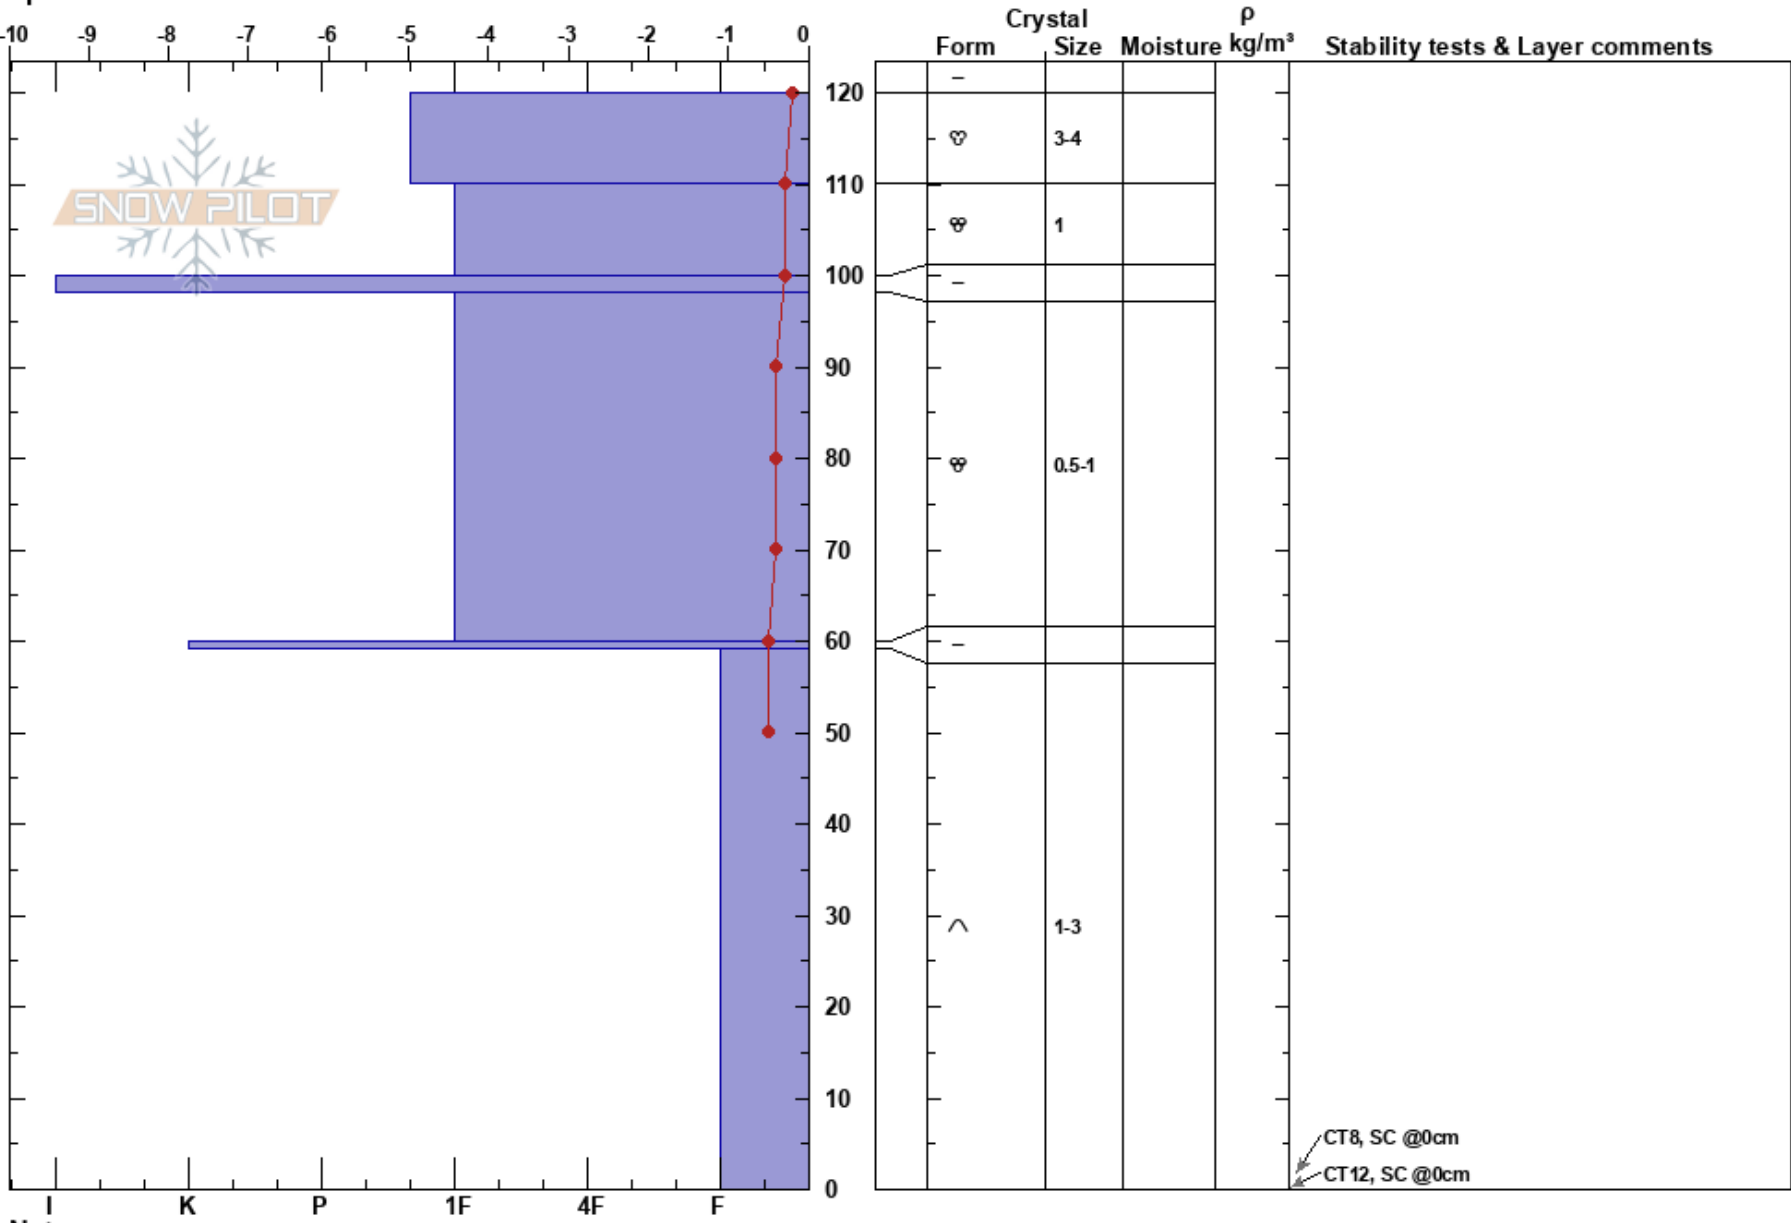

Humphreys Trail Saddle
 Kachina Peaks
 AZ
 Elevation: 11900 ft
 Aspect: W
 Specifics:

Tanner Porter
 04/18/2024 - 2:30pm
 Co-ord: 35.33471N, -111.68156E
 Slope Angle: 25°
 Wind Loading: no

Stability:
 Air Temperature: 2°C
 Sky Cover: BKN
 Precipitation: NO
 Wind: SW Moderate

HS:120
 PF:60
 PS:10

Layer Notes:

CT8, SC @0cm
 CT12, SC @0cm

Notes: Challenging to understand how representative this location is.