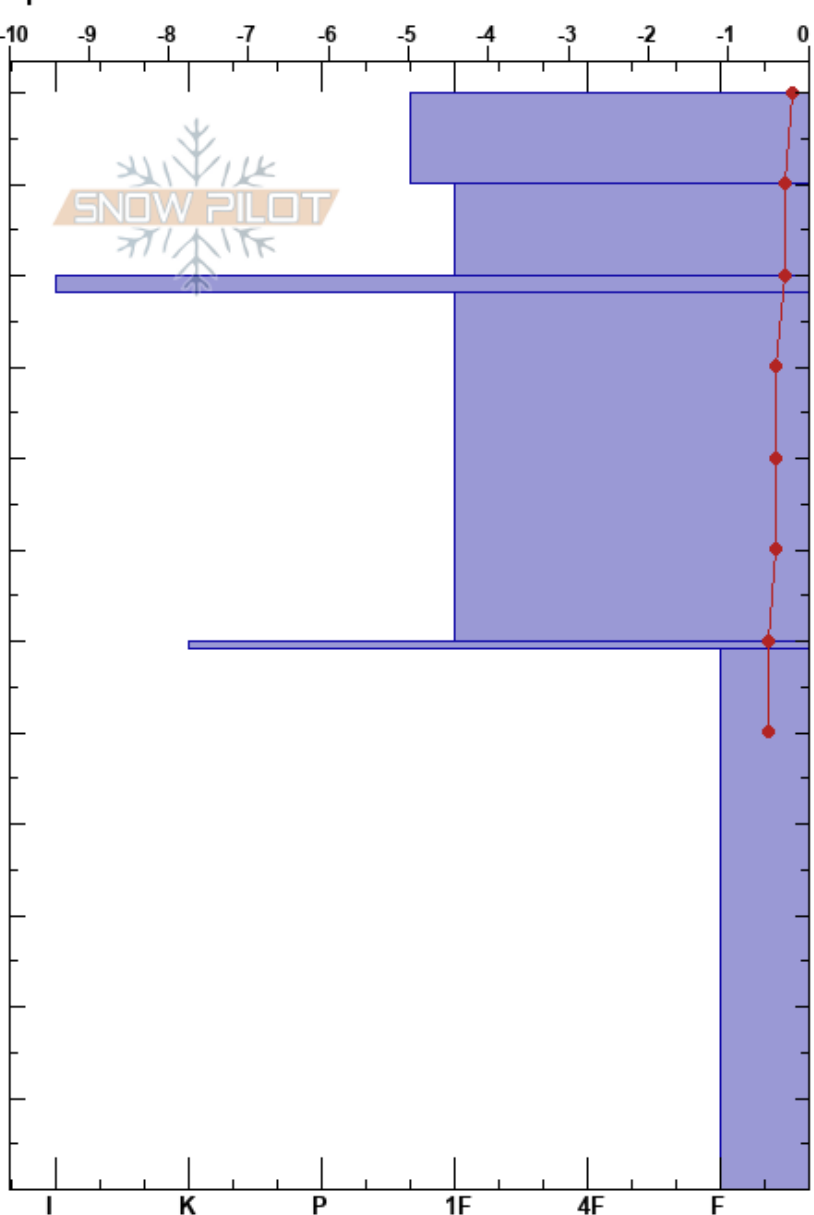

Humphreys Trail Saddle
 Kachina Peaks
 AZ
 Elevation: 11900 ft
 Aspect: W
 Specifics:

Tanner Porter
 04/18/2024 - 2:30pm
 Co-ord: 35.33471N, -111.68156E
 Slope Angle: 25°
 Wind Loading: no

Stability:
 Air Temperature: 2°C
 Sky Cover: BKN
 Precipitation: NO
 Wind: SW Moderate

HS:120
 PF:60
 PS:10

Layer Notes:

Form	Crystal		ρ kg/m ³	Stability tests & Layer comments
	Size	Moisture		
-				
☉	3-4			
☉	1			
-				
☉	0.5-1			
-				
^	1-3			

CT8, SC @0cm
 CT12, SC @0cm

Notes: Challenging to understand how representative this location is.