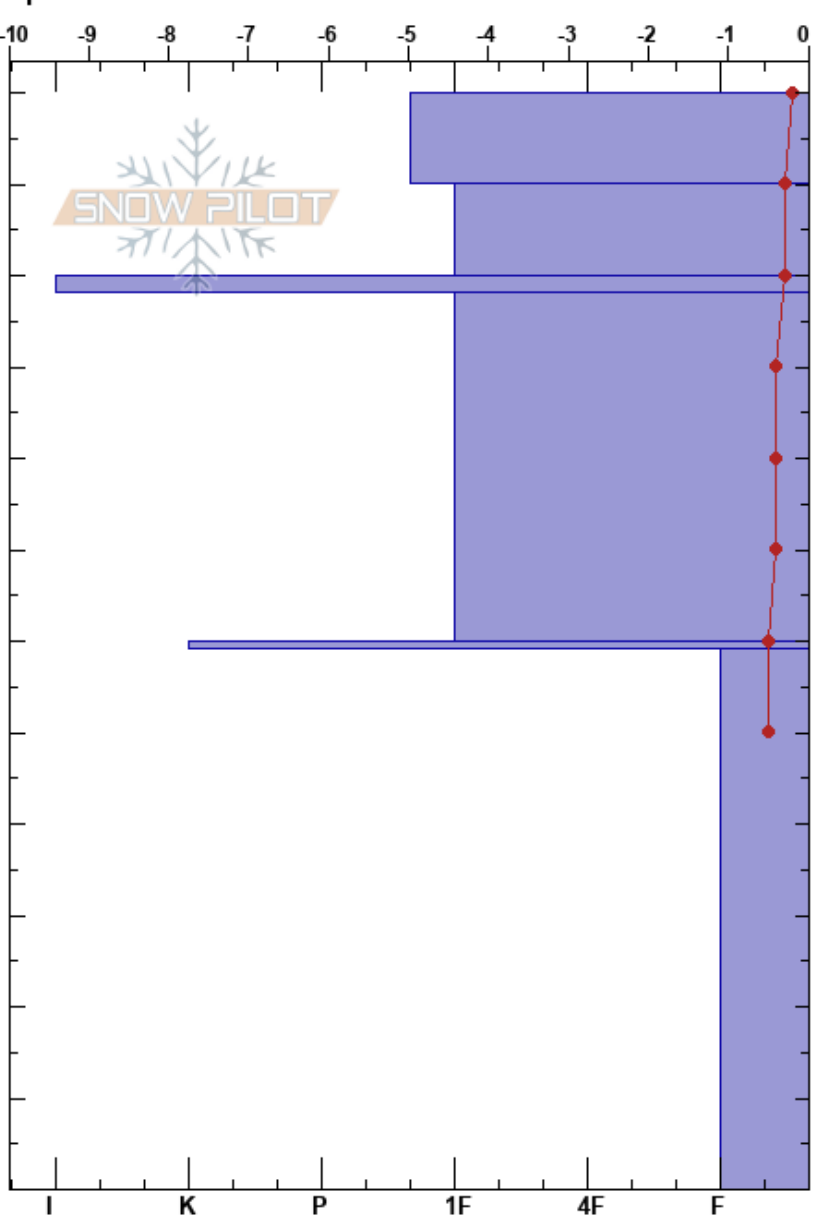

Humphreys Trail Saddle  
 Kachina Peaks  
 AZ  
 Elevation: 11900 ft  
 Aspect: W  
 Specifics:

Tanner Porter  
 04/18/2024 - 2:30pm  
 Co-ord: 35.33471N, -111.68156E  
 Slope Angle: 25°  
 Wind Loading: no

Stability:  
 Air Temperature: 2°C  
 Sky Cover: BKN  
 Precipitation: NO  
 Wind: SW Moderate

HS:120  
 PF:60  
 PS:10

Layer Notes:

Form	Crystal		$\rho$ kg/m <sup>3</sup>	Stability tests & Layer comments
	Size	Moisture		
-				
⊖	3-4			
⊖	1			
-				
⊖	0.5-1			
-				
^	1-3			

CT8, SC @0cm  
 CT12, SC @0cm

Notes: Challenging to understand how representative this location is.