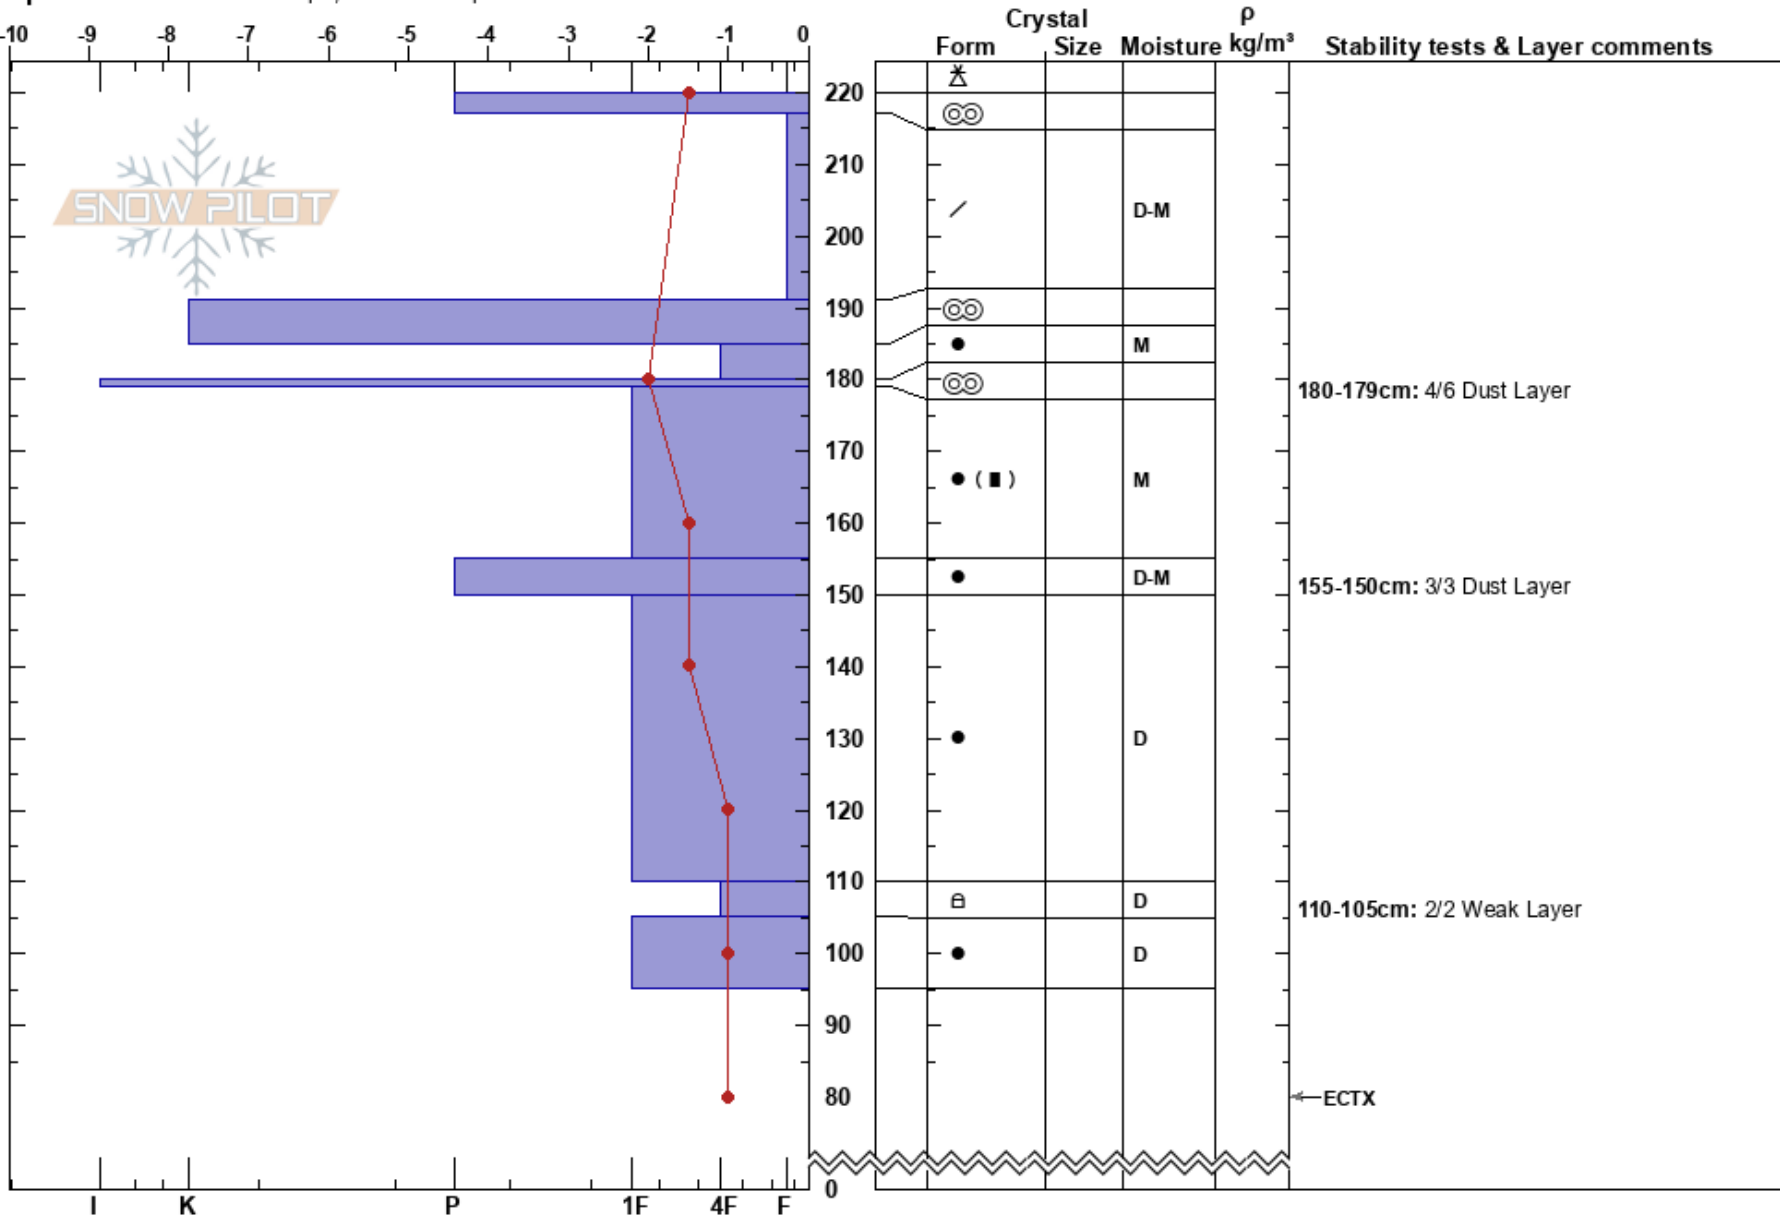

Marjorie Bowl
 Vail/Summit County
 CO
 Elevation: 11900 ft
 Aspect: NE

Andrew McWilliams
 04/18/2024 - 12:00pm
 Co-ord: 39.63550N, -105.86137W
 Slope Angle: 26°
 Wind Loading: no

Stability: **HS:220**
 Air Temperature: 0°C
 Sky Cover: OVC
 Precipitation: NO
 Wind: SW Light Breeze

Layer Notes:
 180-179cm: 4/6 Dust Layer
 155-150cm: 3/3 Dust Layer
 110-105cm: 2/2 Weak Layer
 110-105cm: Problematic layer

Specifics: Ski tracks on slope; We skied slope

Notes: