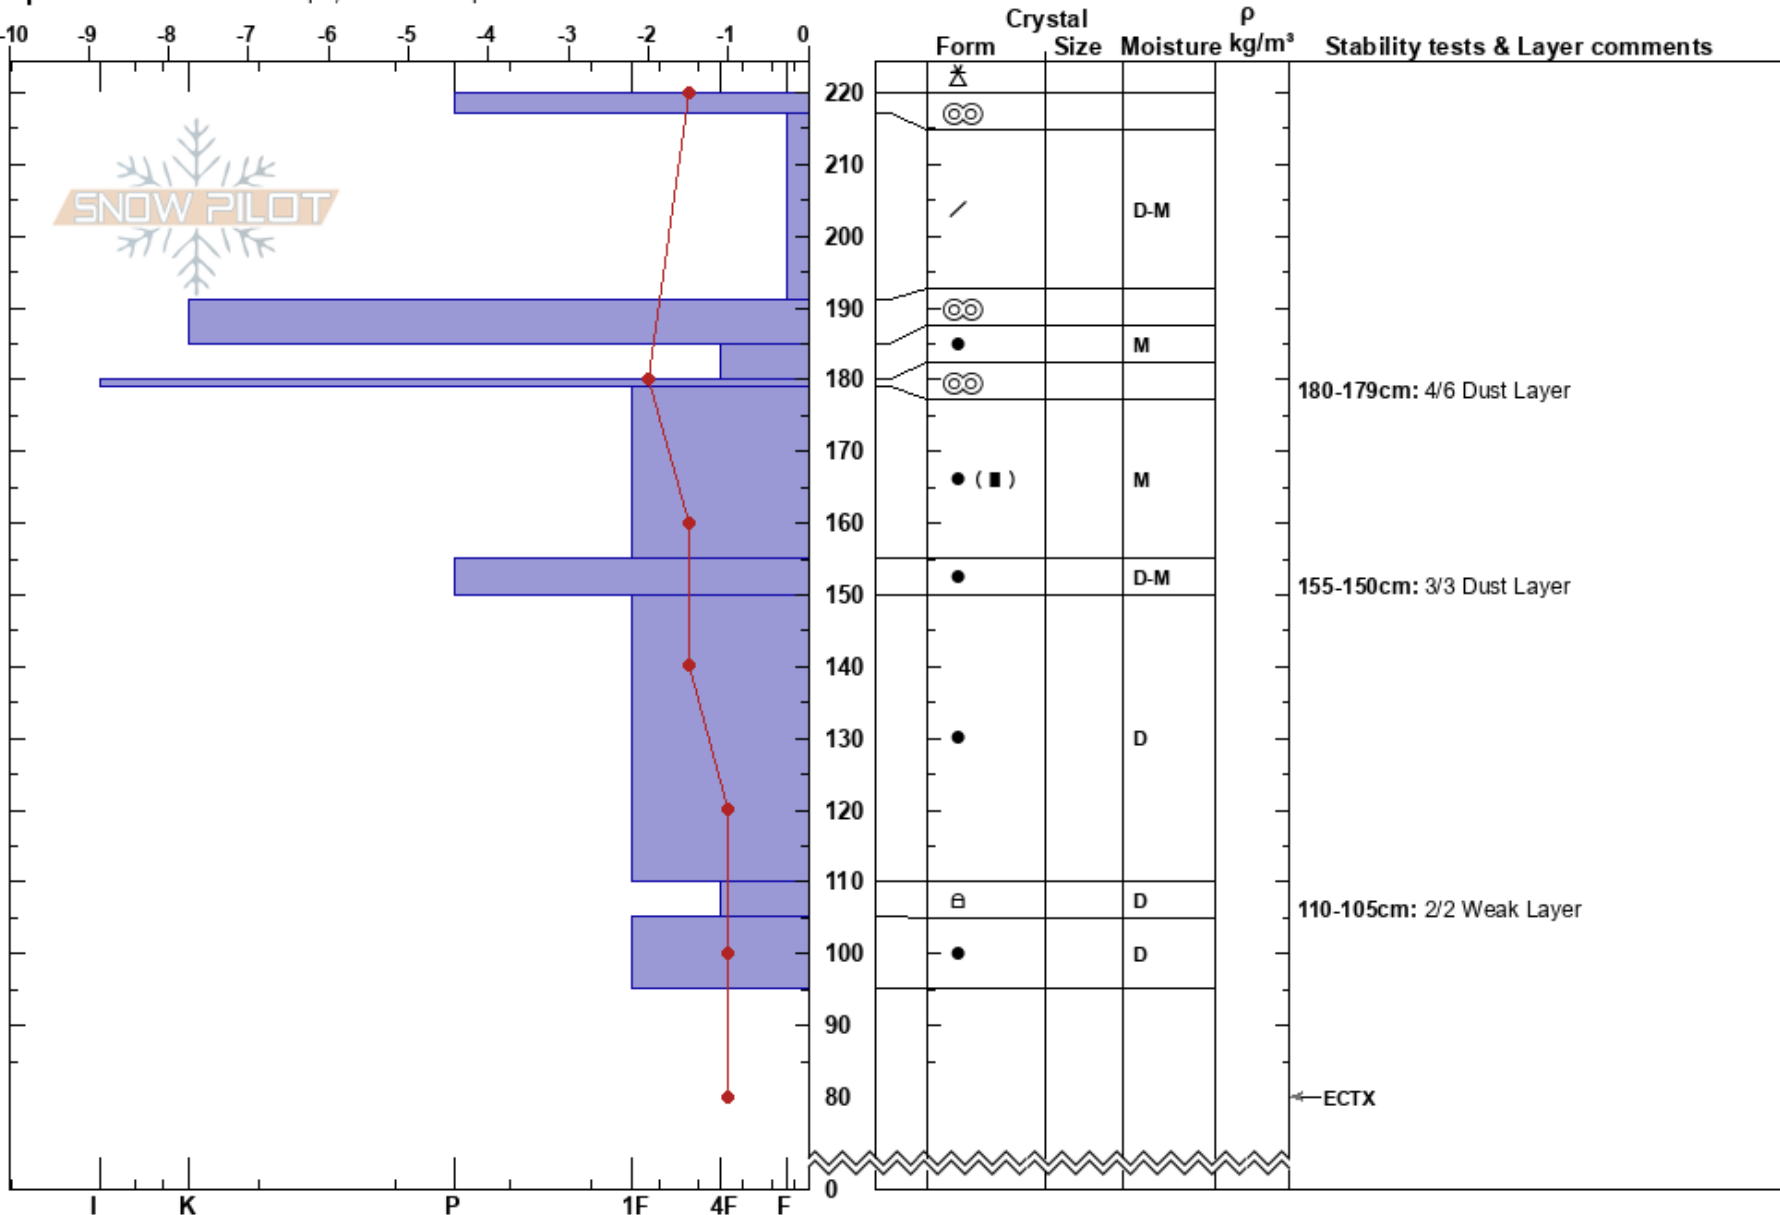

Marjorie Bowl
 Vail/Summit County
 CO
Elevation: 11900 ft
Aspect: NE

Andrew McWilliams
 04/18/2024 - 12:00pm
Co-ord: 39.63550N, -105.86137W
Slope Angle: 26°
Wind Loading: no

Stability:
Air Temperature: 0°C
Sky Cover: OVC
Precipitation: NO
Wind: SW Light Breeze

HS:220
PF:35
PS: 15
Layer Notes:
 180-179cm: 4/6 Dust Layer
 155-150cm: 3/3 Dust Layer
 110-105cm: 2/2 Weak Layer
 110-105cm: Problematic layer

Specifics: Ski tracks on slope; We skied slope

Notes:

I K P 1F 4F F