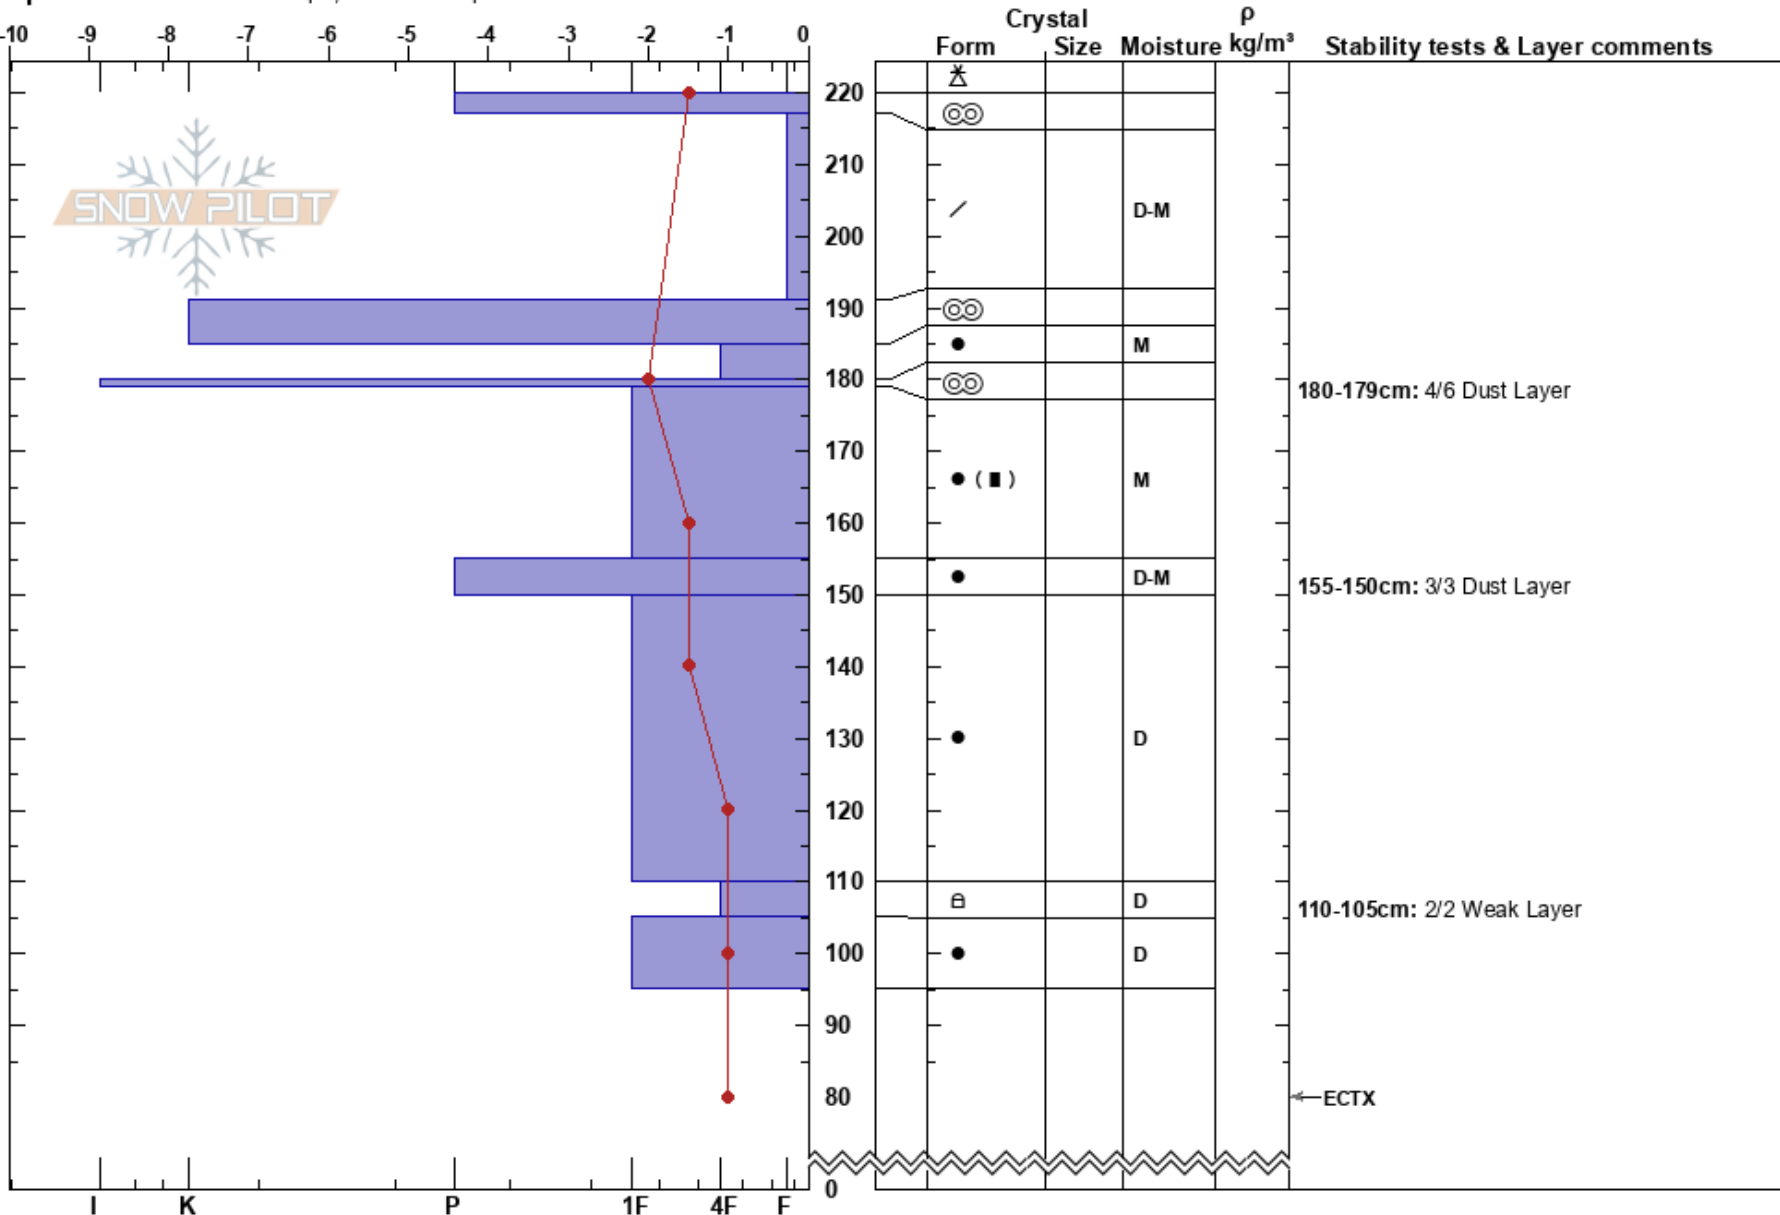

Marjorie Bowl
 Vail/Summit County
 CO
Elevation: 11900 ft
Aspect: NE

Andrew McWilliams
 04/18/2024 - 12:00pm
Co-ord: 39.63550N, -105.86137W
Slope Angle: 26°
Wind Loading: no

Stability:
Air Temperature: 0°C
Sky Cover: OVC
Precipitation: NO
Wind: SW Light Breeze

HS:220
PF:35
PS: 15
Layer Notes:
 180-179cm: 4/6 Dust Layer
 155-150cm: 3/3 Dust Layer
 110-105cm: 2/2 Weak Layer
 110-105cm: Problematic layer

Specifics: Ski tracks on slope; We skied slope

Notes: