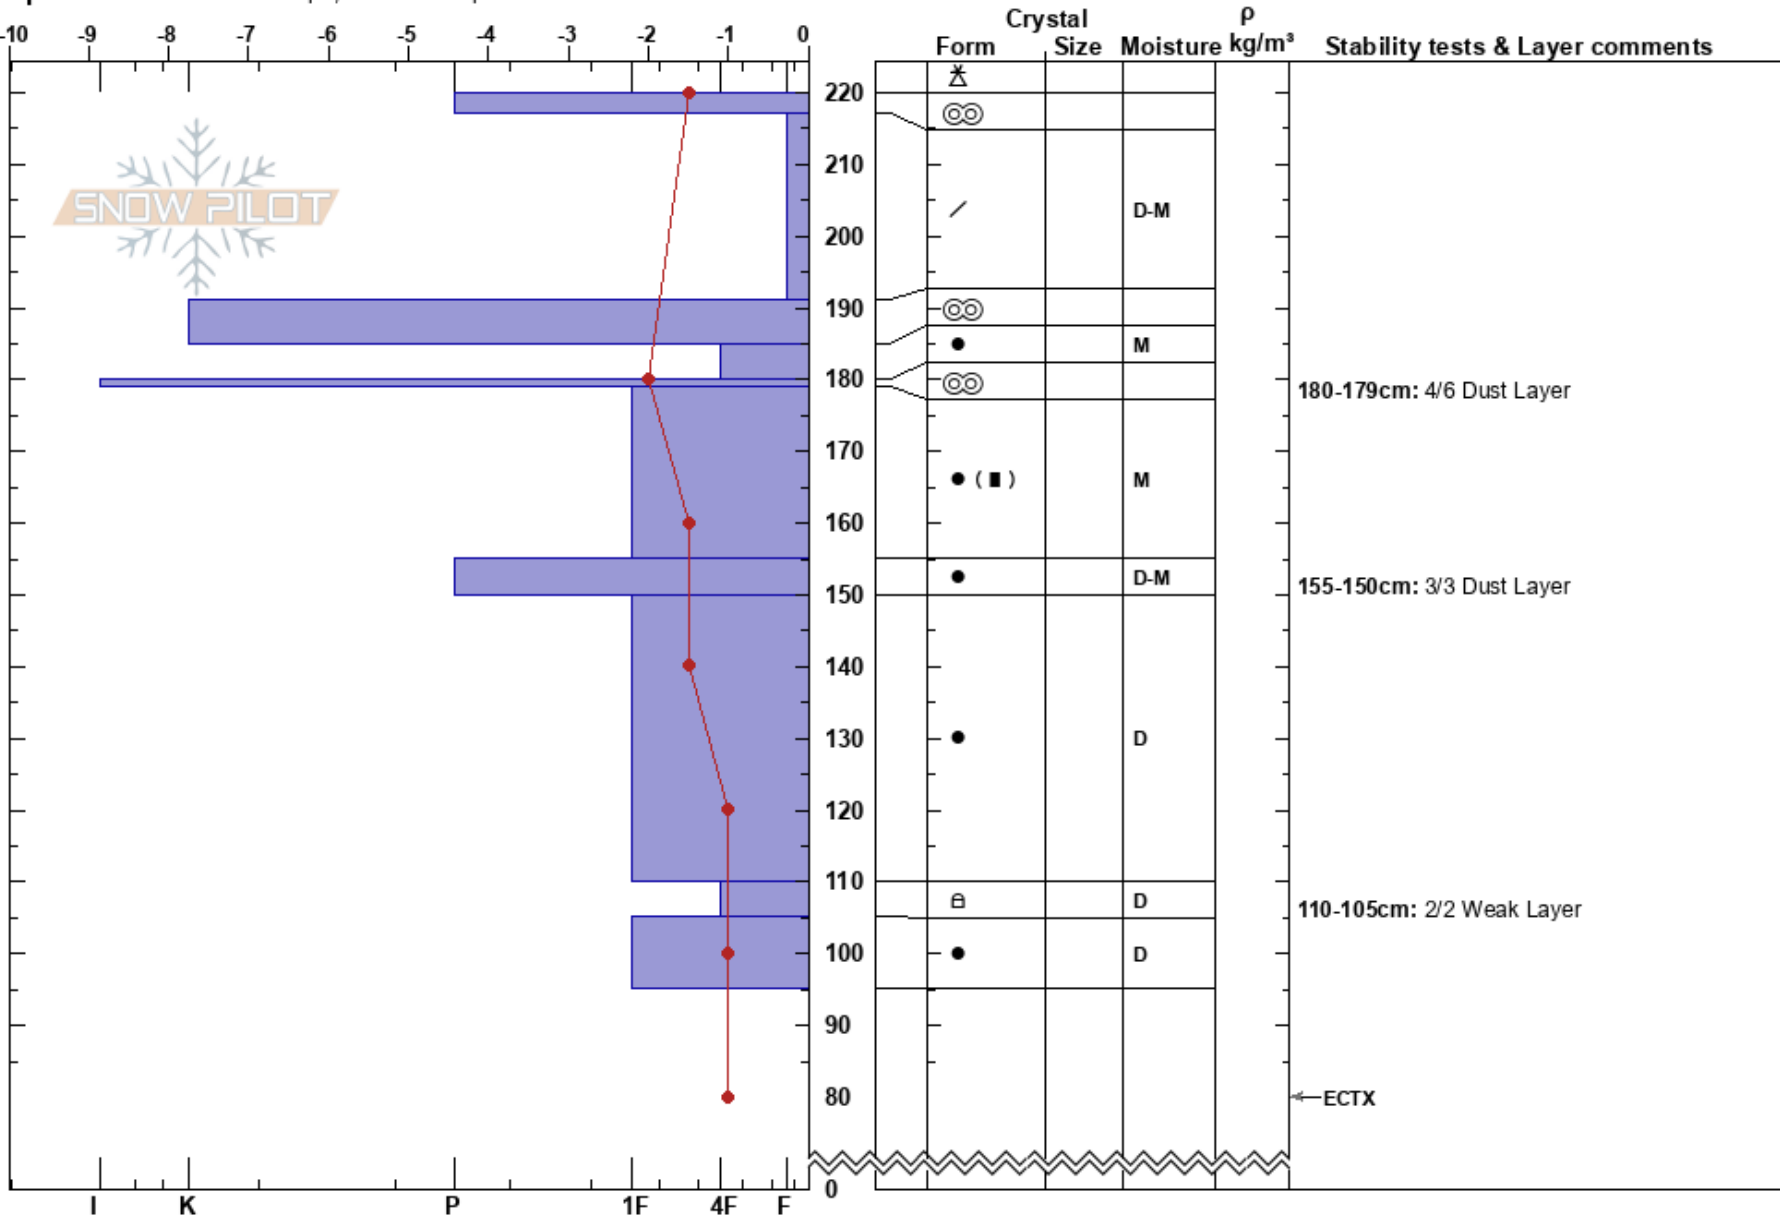

Marjorie Bowl  
 Vail/Summit County  
 CO  
 Elevation: 11900 ft  
 Aspect: NE

Andrew McWilliams  
 04/18/2024 - 12:00pm  
 Co-ord: 39.63550N, -105.86137W  
 Slope Angle: 26°  
 Wind Loading: no

Stability: **HS:220**  
 Air Temperature: 0°C  
 Sky Cover: OVC  
 Precipitation: NO  
 Wind: SW Light Breeze

Layer Notes:  
 180-179cm: 4/6 Dust Layer  
 155-150cm: 3/3 Dust Layer  
 110-105cm: 2/2 Weak Layer  
 110-105cm: Problematic layer

Specifics: Ski tracks on slope; We skied slope

Notes: