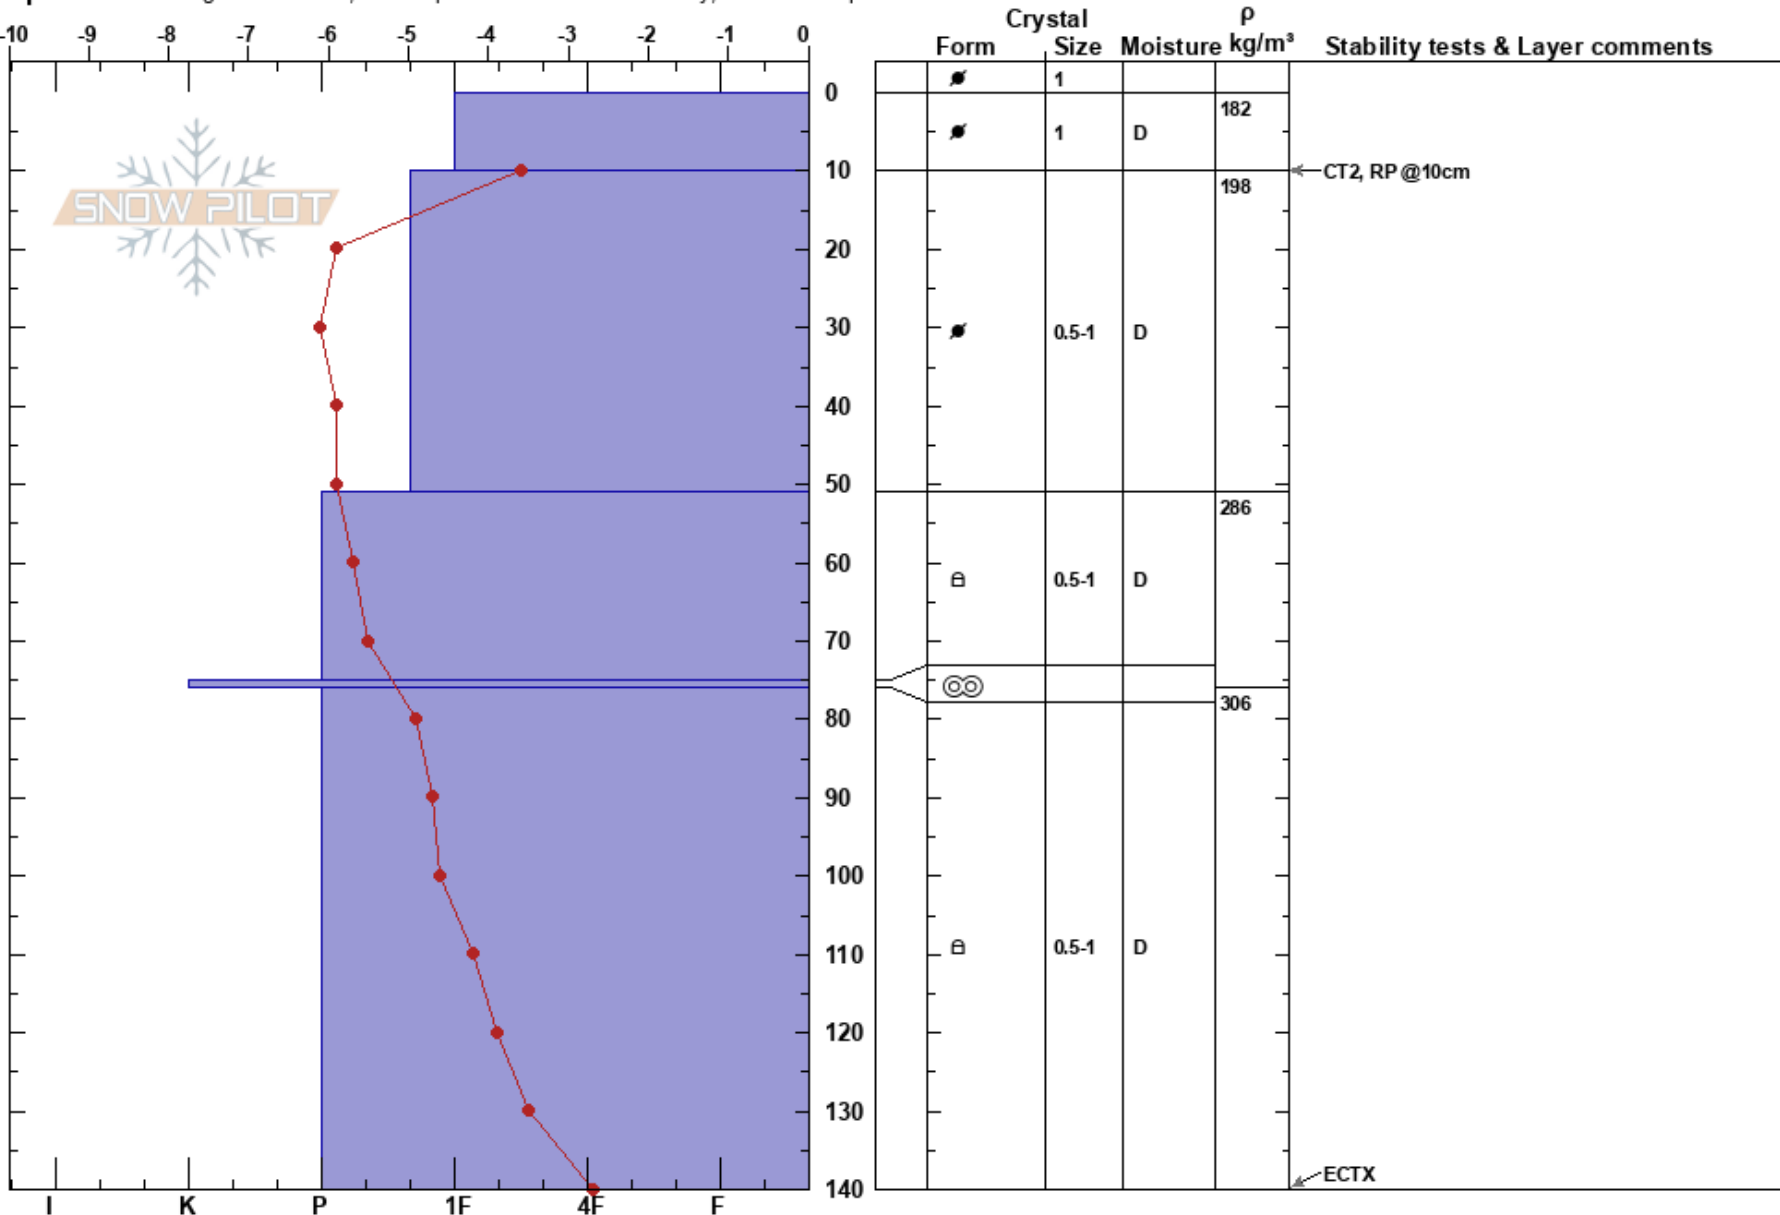

Platter Tower 2
 Kananaskis
 AB
 Elevation: 2405 m
 Aspect: NE

Bailey Lamont
 11/11/2023 - 12:30
 Co-ord: 50.94616N, -115.18964W
 Slope Angle: 40°
 Wind Loading: previous

Stability: Good HS:140 Layer Notes:
 Air Temperature: -0.3°C PF:35 75-76cm:Problematic layer
 Sky Cover: BKN PS: 10
 Precipitation: NO
 Wind: SE Light Breeze

Specifics: Pit dug in a Ski Area; Pit is representative of backcountry; We skied slope

Notes: Skiers left of Tower 2