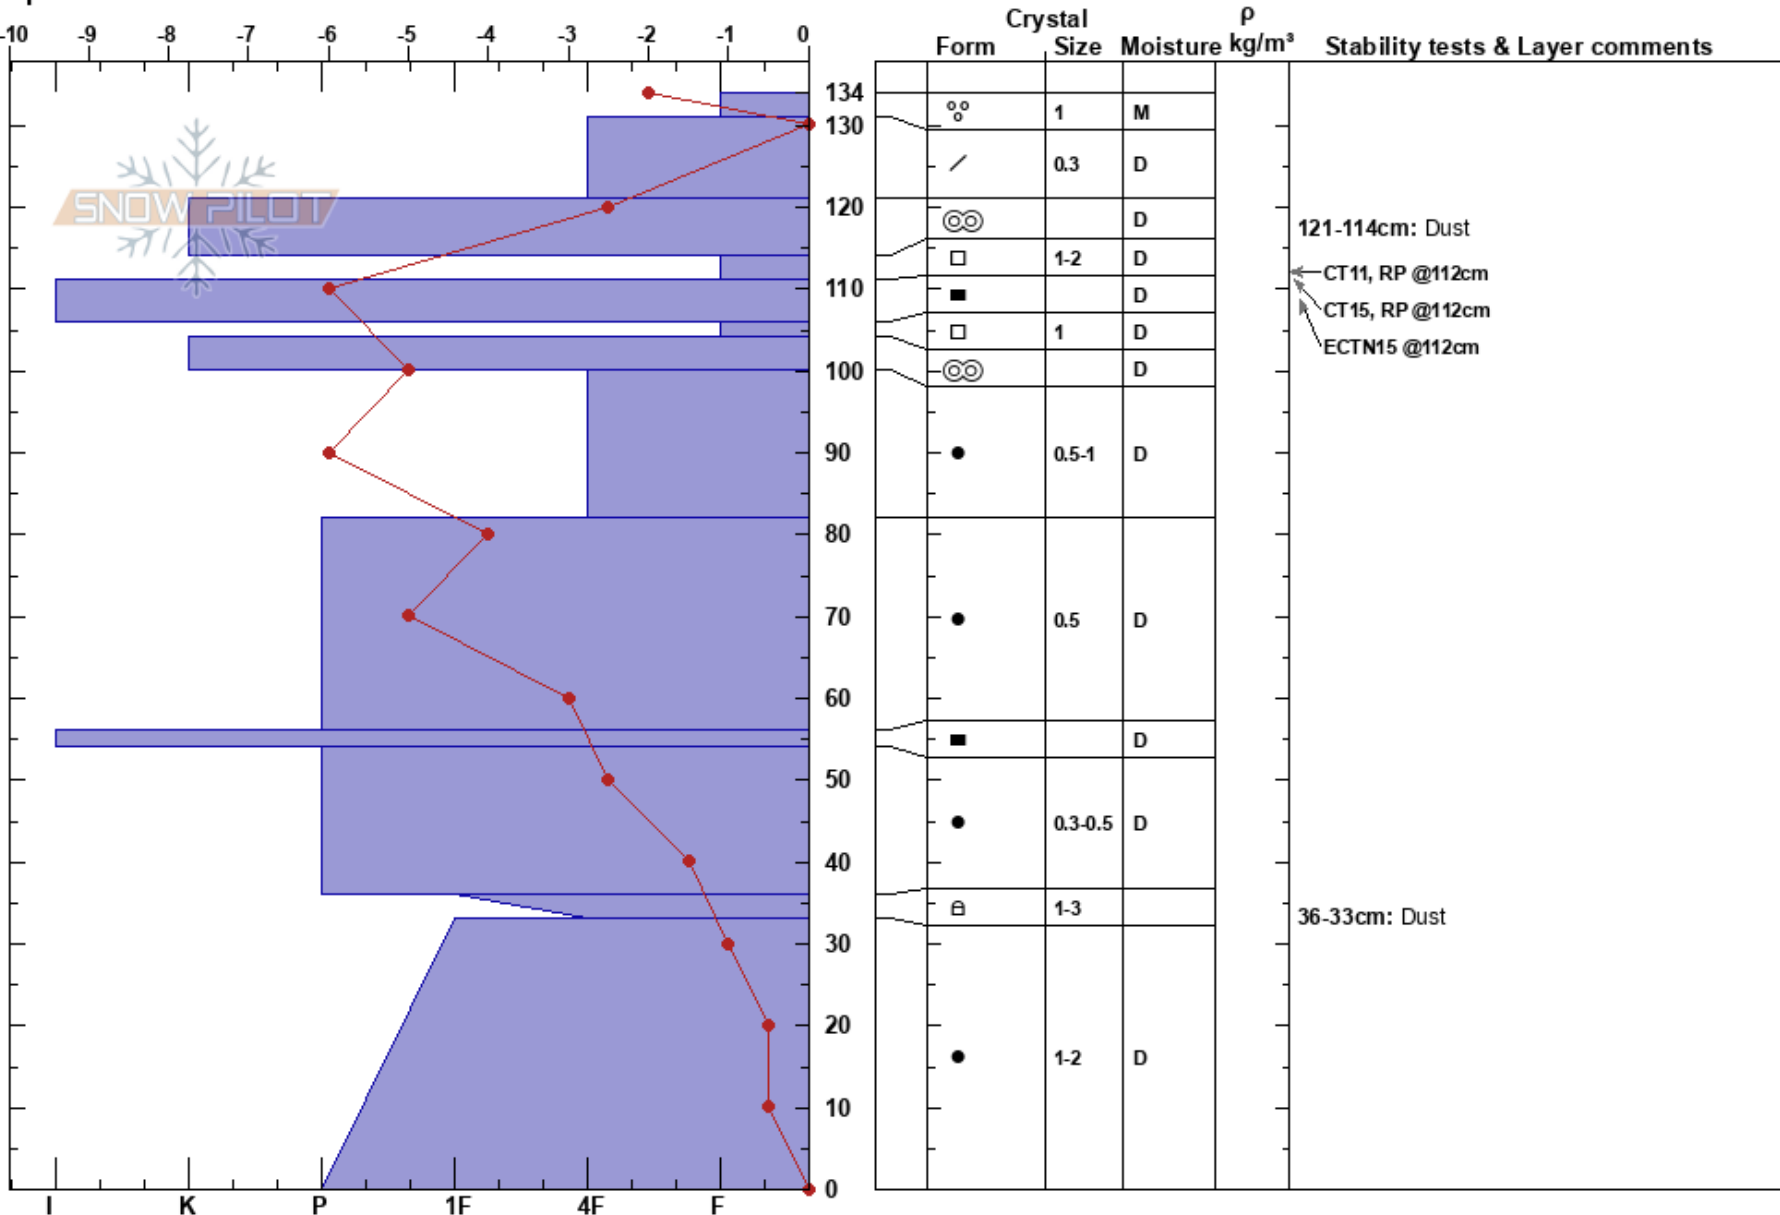

Wolf Creek Pass
 San Juan Range
 CO
 Elevation: 11680 ft
 Aspect: N
 Specifics:

Lindsay Wiebold
 02/28/2022 - 11:50am
 Co-ord: 37.49318N, -106.80460W
 Slope Angle: 28°
 Wind Loading: previous

Stability:
 Air Temperature: -5°C
 Sky Cover: FEW
 Precipitation: NO
 Wind: W Light Breeze

HS:134
 PF:8
 PS:4
 Layer Notes:
 121-114cm: Dust
 114-111cm: Problematic layer
 36-33cm: Dust

Notes: