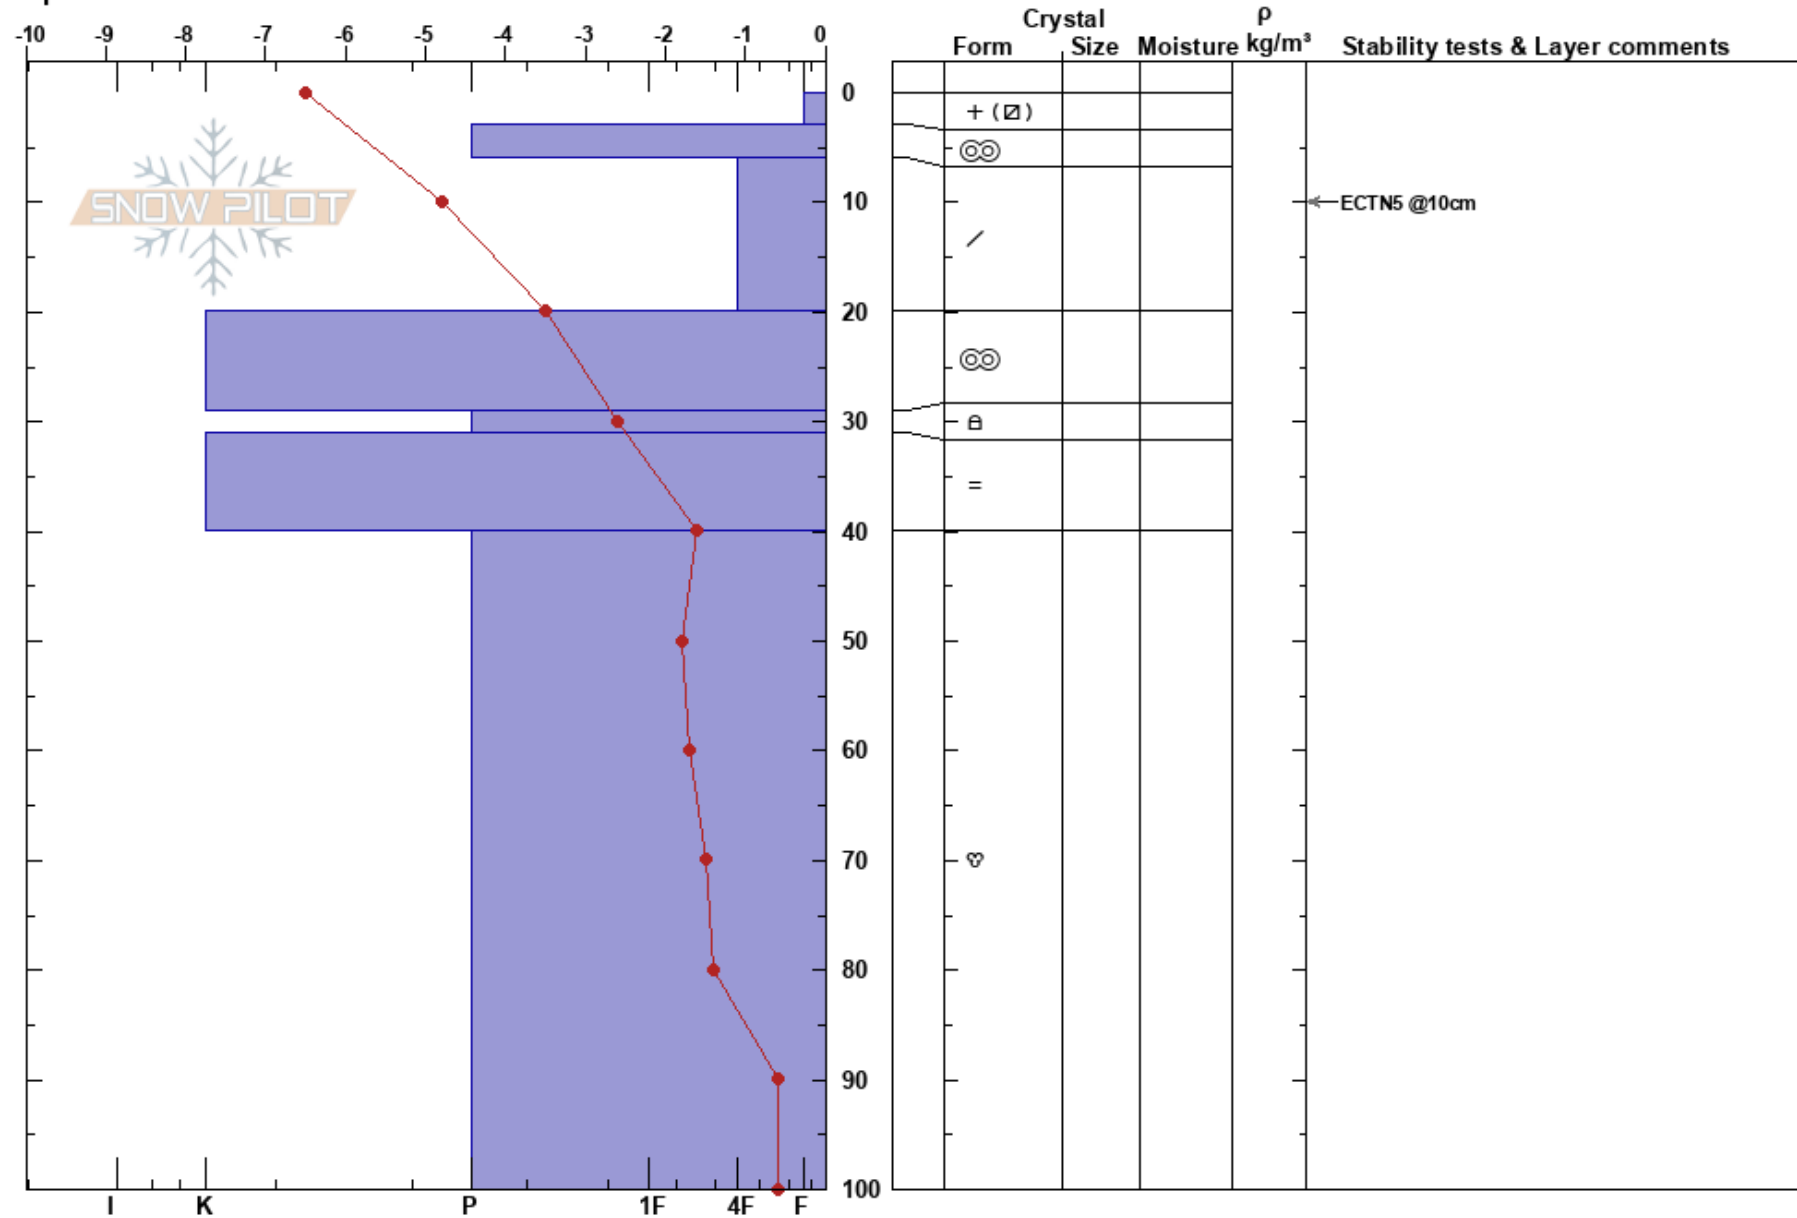

Lillsylen
Sylarna
Sweden
Elevation: 1474 m
Aspect: SE
Specifics:

Oskar Brodén
18/04/2024 - 08:17
Co-ord: 63.03164N, 12.19551E
Slope Angle: 32°
Wind Loading:

Stability:
Air Temperature: -9.5°C
Sky Cover: SCT
Precipitation: S-1
Wind: Calm

HS:100

Layer Notes:

Notes: