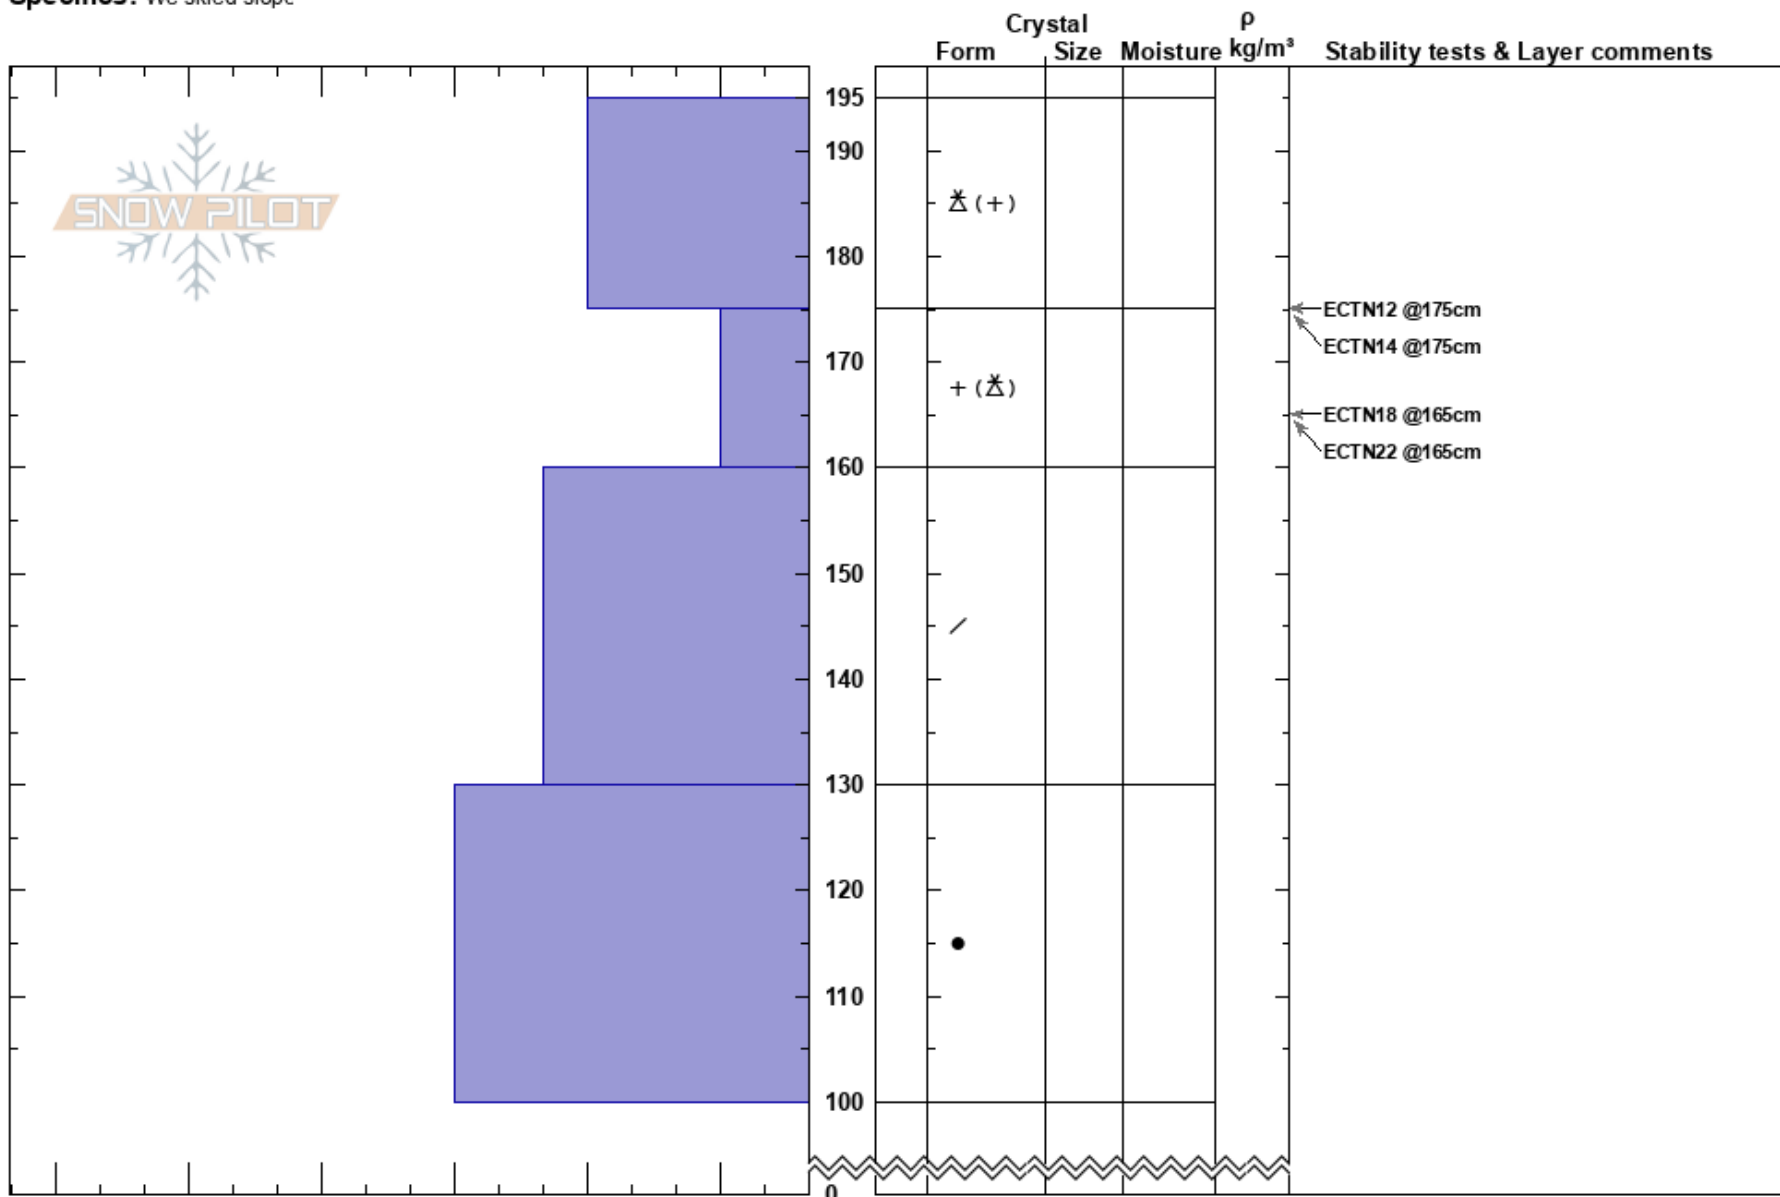

N. Bridgers
 Bridger Range
 MT
Elevation: 8130 ft
Aspect: 160°
Specifics: We skied slope

Gabrielle Antonioli
 02/07/2018 - 1:00pm
Co-ord: 45.93249N, -110.97307W
Slope Angle: 27°
Wind Loading: previous

Stability: Fair Stable **HS:** 195 **Layer Notes:**
Air Temperature: 0°C
Sky Cover: BKN
Precipitation: GR
Wind: W Moderate