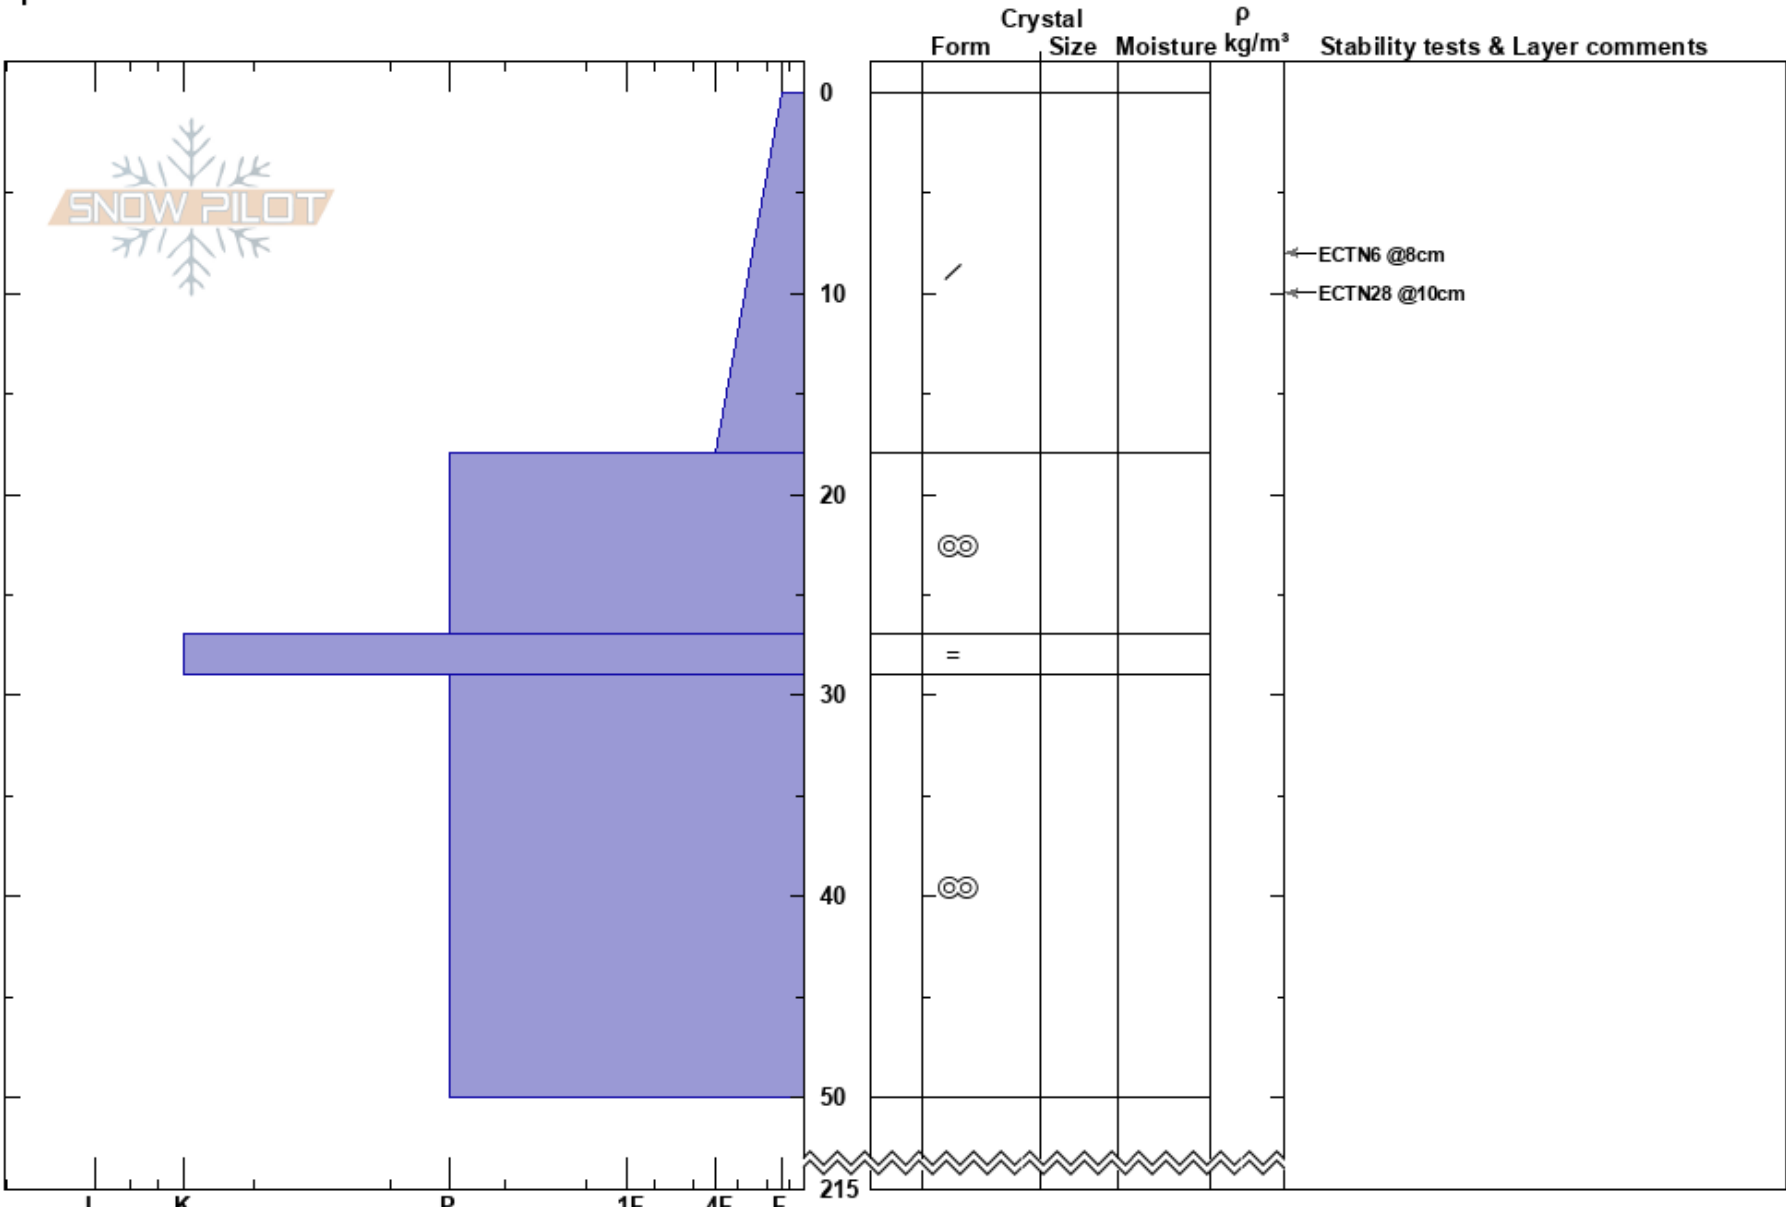

Lillskarven SÖ
 Funäsfjällen
 Sweden
Elevation: 1067 m
Aspect: SE
Specifics:

Matilda Johansson
 18/04/2024 - 11:00
Co-ord: 33V 364110E 6940166N
Slope Angle: 27°
Wind Loading: previous

Stability: HS:215
Air Temperature: -5.6°C **PF:** 15
Sky Cover: OVC
Precipitation: S-1
Wind: SE Light Breeze

Layer Notes:

Notes: ALP. Drevsnö.