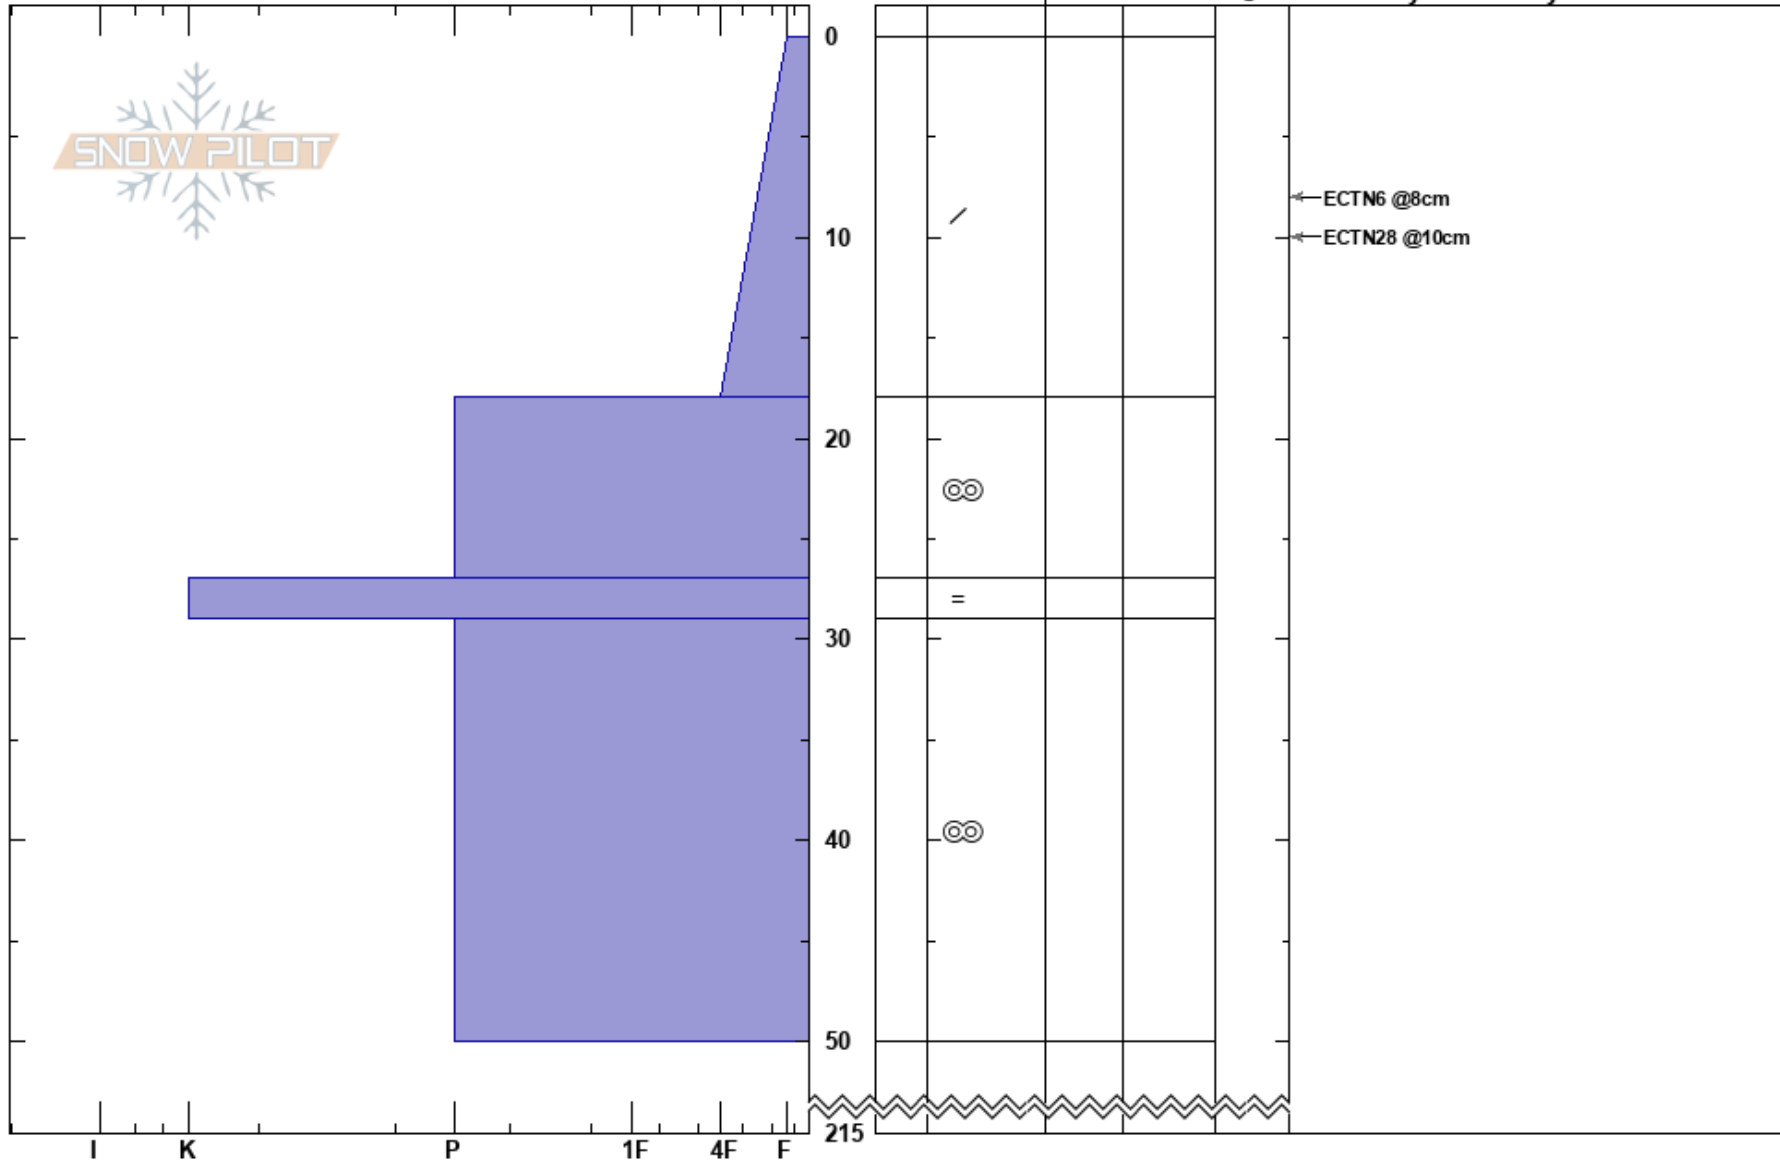

Lillskarven SÖ
 Funäsfjällen
 Sweden
Elevation: 1067 m
Aspect: SE
Specifics:

Matilda Johansson
 18/04/2024 - 11:00
Co-ord: 33V 364110E 6940166N
Slope Angle: 27°
Wind Loading: previous

Stability: HS:215
Air Temperature: -5.6°C **PF:** 15
Sky Cover: OVC
Precipitation: S-1
Wind: SE Light Breeze
Layer Notes: