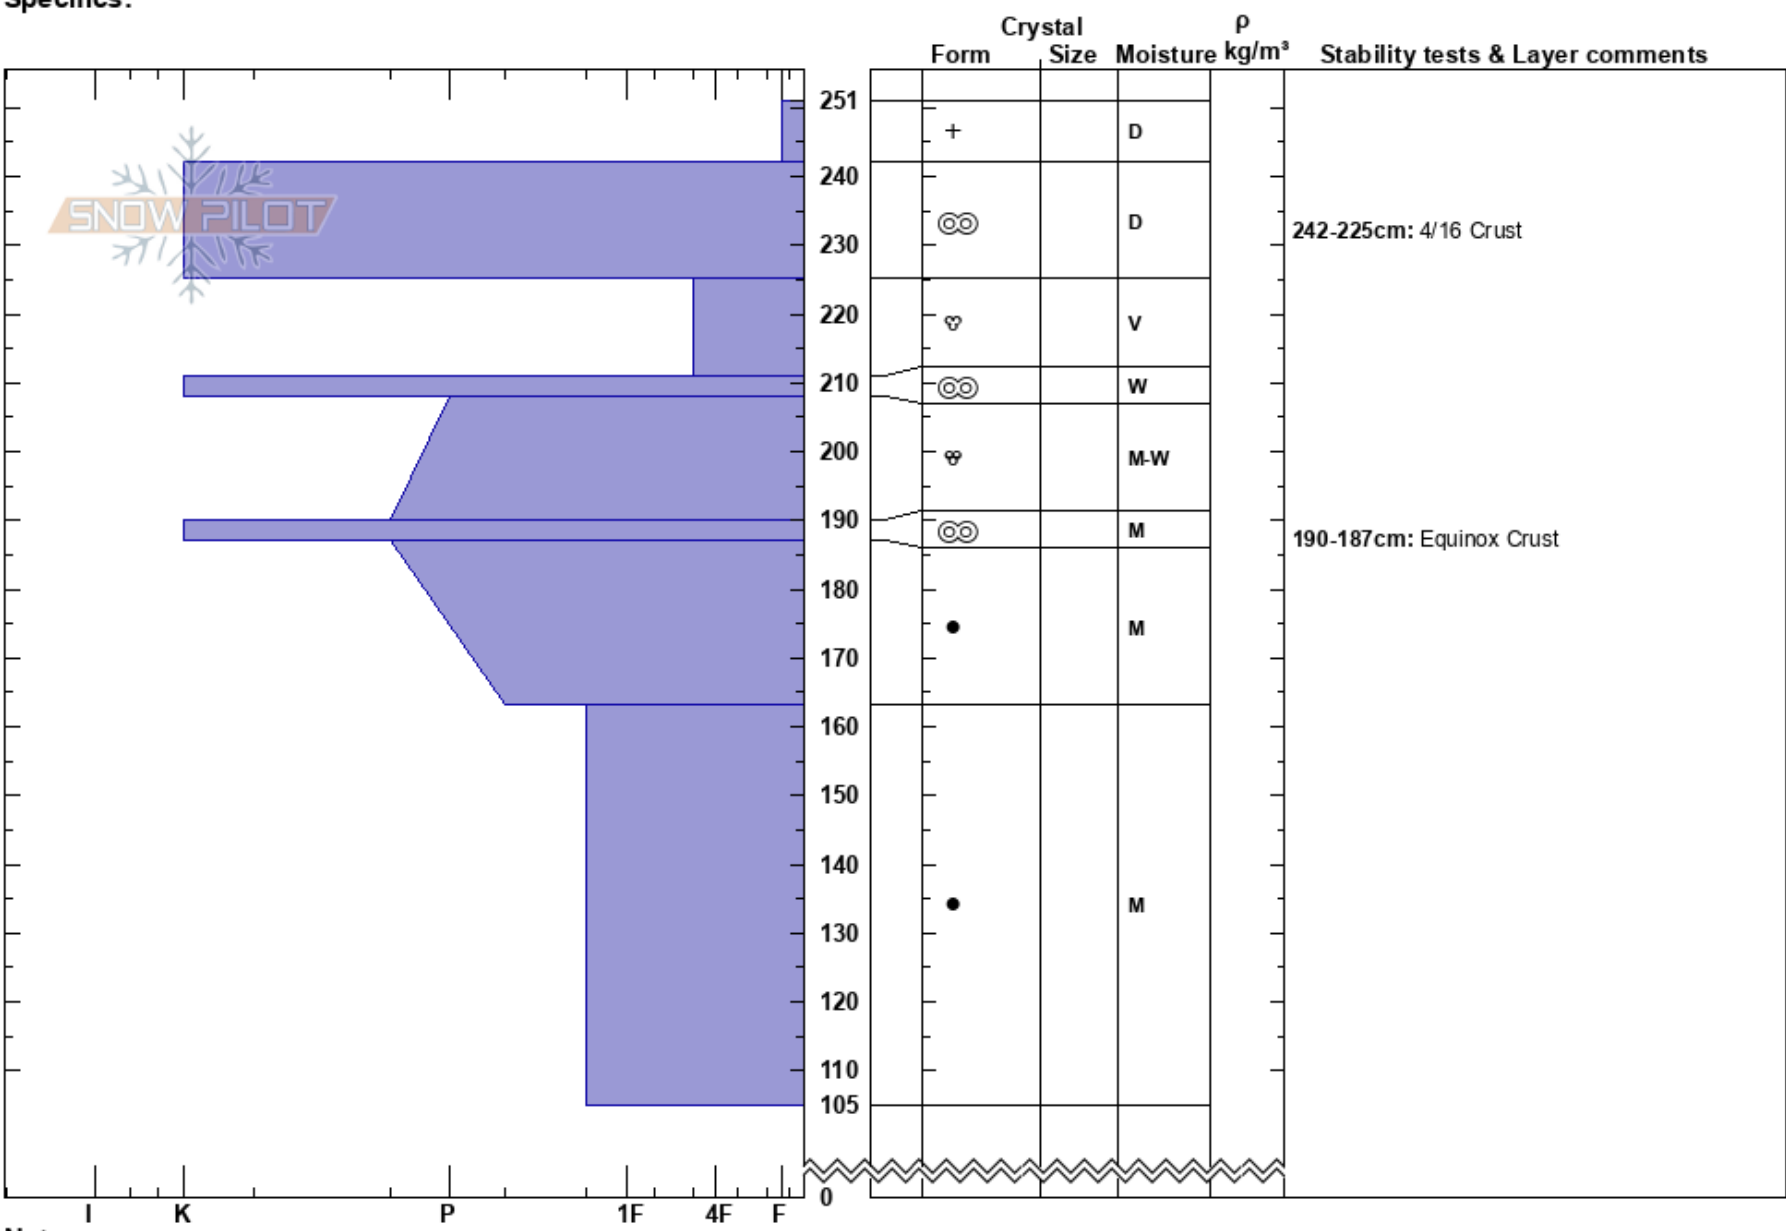

Haystack 7105 E  
 Lewis Range  
 MT  
 Elevation: 7105 ft  
 Aspect: 98°  
 Specifics:

Jackson George  
 04/17/2024 - 12:54pm  
 Co-ord: 48.73291N, -113.72933W  
 Slope Angle: 20°  
 Wind Loading: no

Stability:  
 Air Temperature: -6°C  
 Sky Cover: OVC  
 Precipitation: S-1  
 Wind: SE Light Breeze

HS:251  
 PF: 10  
 PS: 10  
 Layer Notes:  
 242-225cm: 4/16 Crust  
 225-211cm: Problematic layer  
 190-187cm: Equinox Crust

Notes: