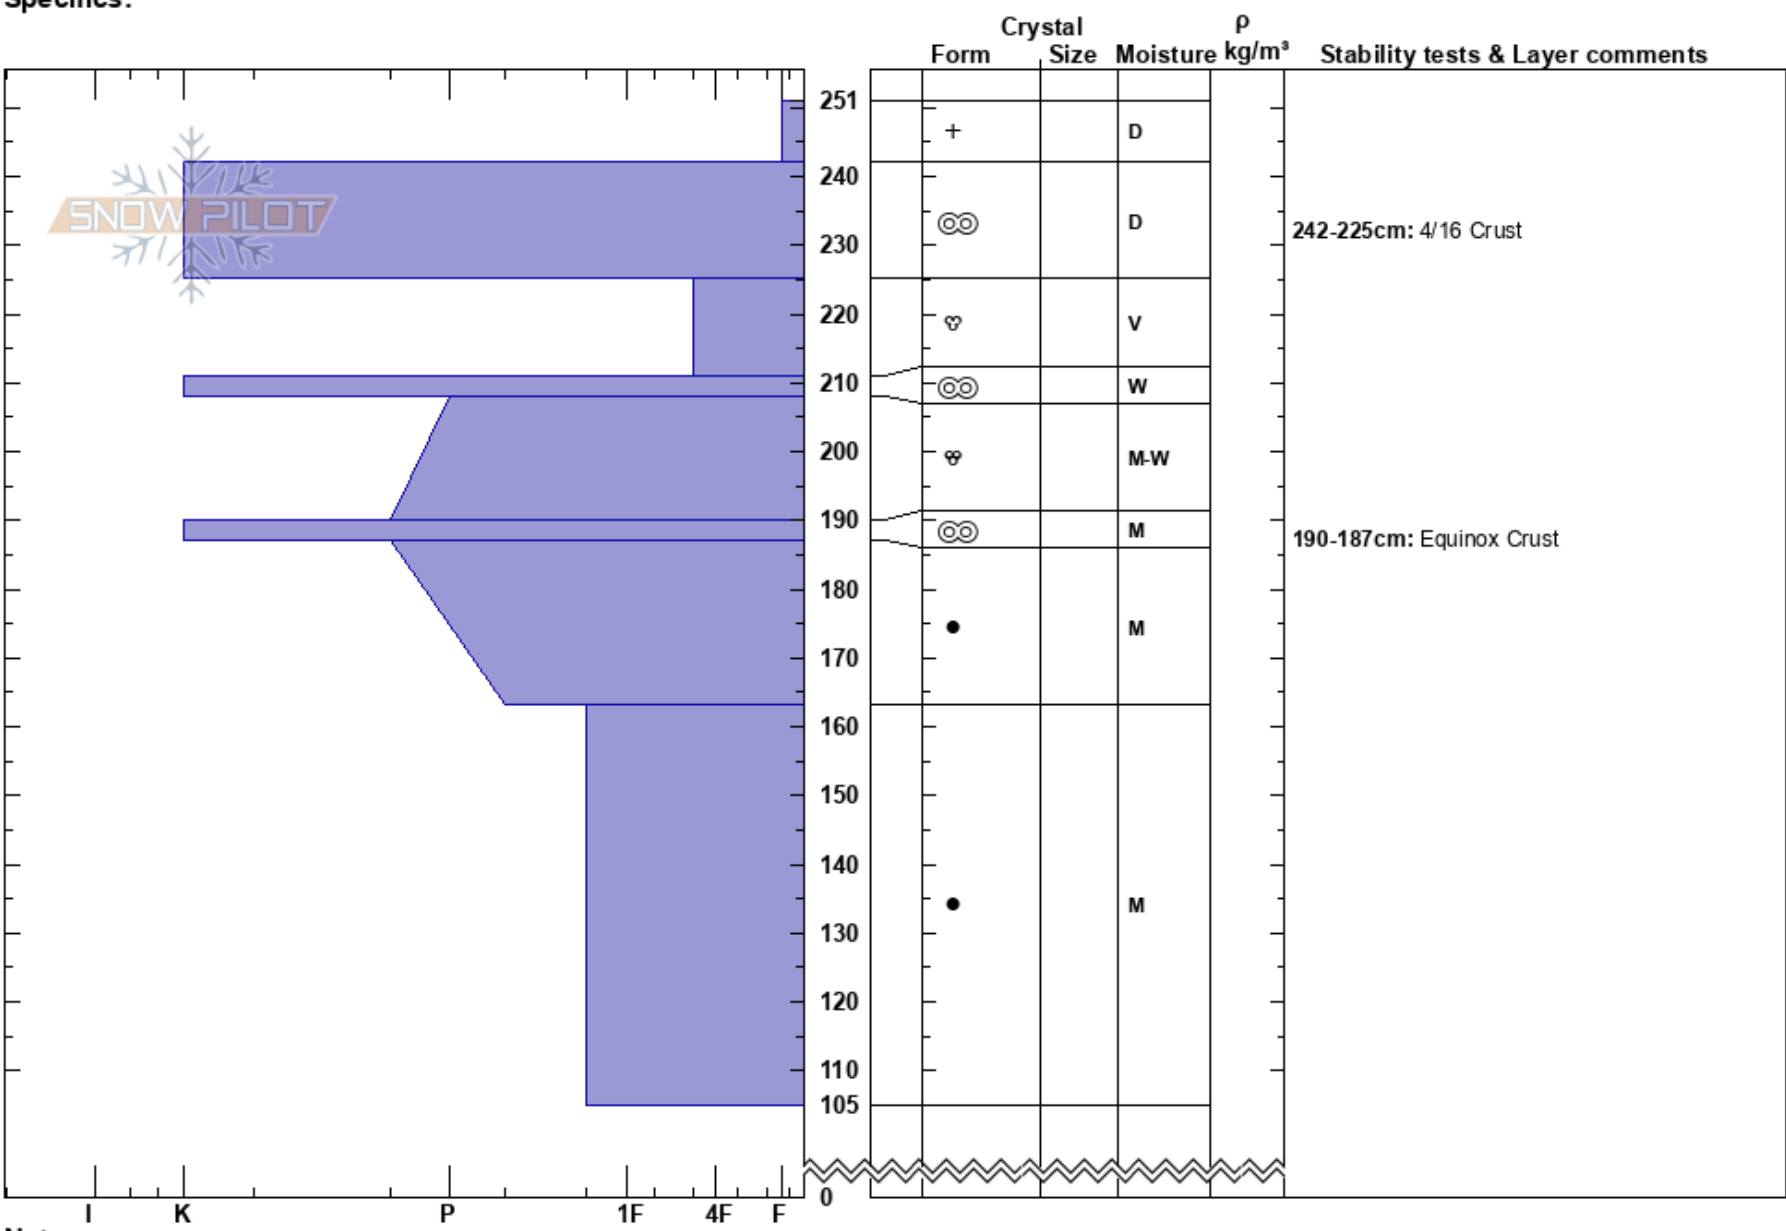

Haystack 7105 E
 Lewis Range
 MT
 Elevation: 7105 ft
 Aspect: 98°
 Specifics:

Jackson George
 04/17/2024 - 12:54pm
 Co-ord: 48.73291N, -113.72933W
 Slope Angle: 20°
 Wind Loading: no

Stability:
 Air Temperature: -6°C
 Sky Cover: OVC
 Precipitation: S-1
 Wind: SE Light Breeze

HS:251
 PF: 10
 PS: 10
 Layer Notes:
 242-225cm: 4/16 Crust
 225-211cm: Problematic layer
 190-187cm: Equinox Crust

Notes: