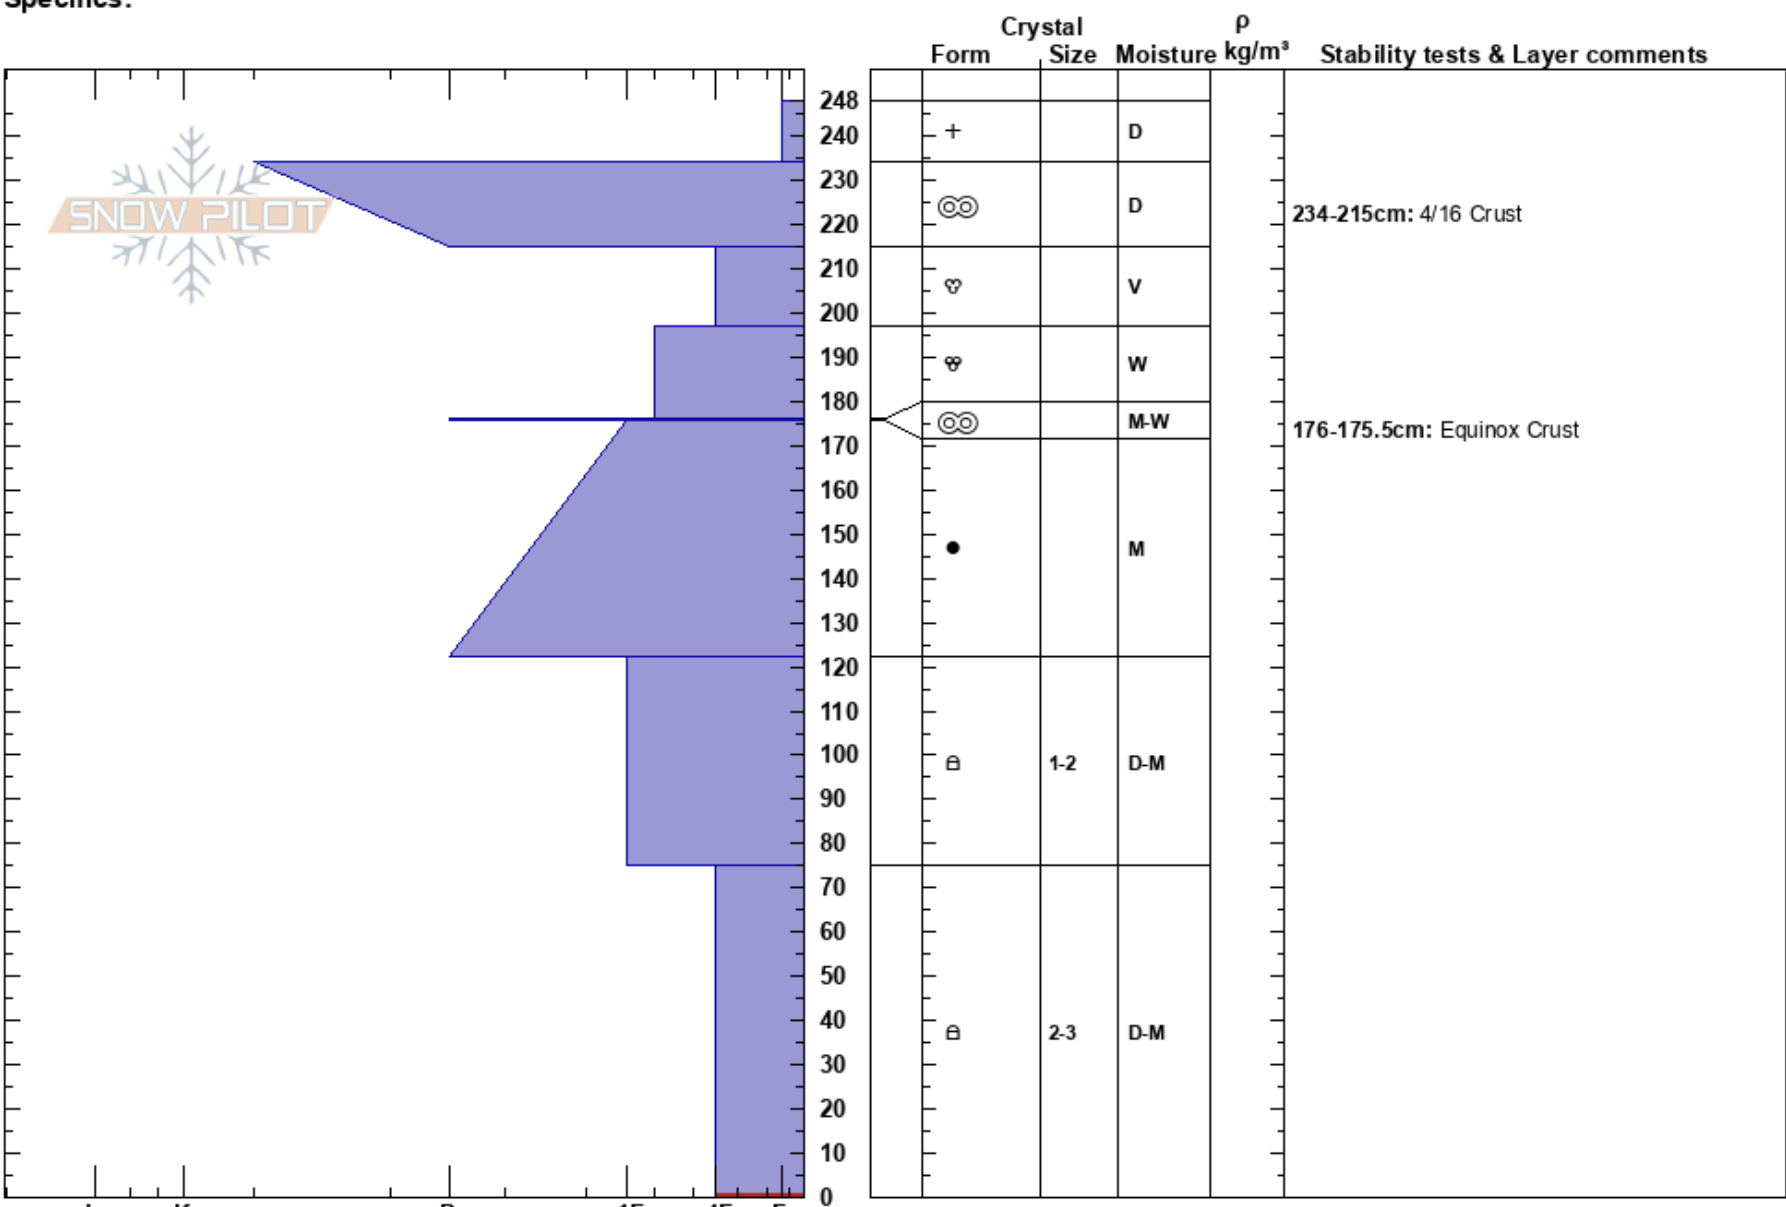

Haystack 6992 N
 Lewis Range
 MT
 Elevation: 6992 ft
 Aspect: 11°
 Specifics:

Jackson George
 04/17/2024 - 10:38am
 Co-ord: 48.73606N, -113.72953W
 Slope Angle: 37°
 Wind Loading: no

Stability:
 Air Temperature: -7°C
 Sky Cover: OVC
 Precipitation: S-1
 Wind: SE Light Breeze

HS:248
 PF:10
 PS:10
 Layer Notes:
 234-215cm: 4/16 Crust
 176-175.5cm: Equinox Crust
 75-0cm: Problematic layer

Notes: