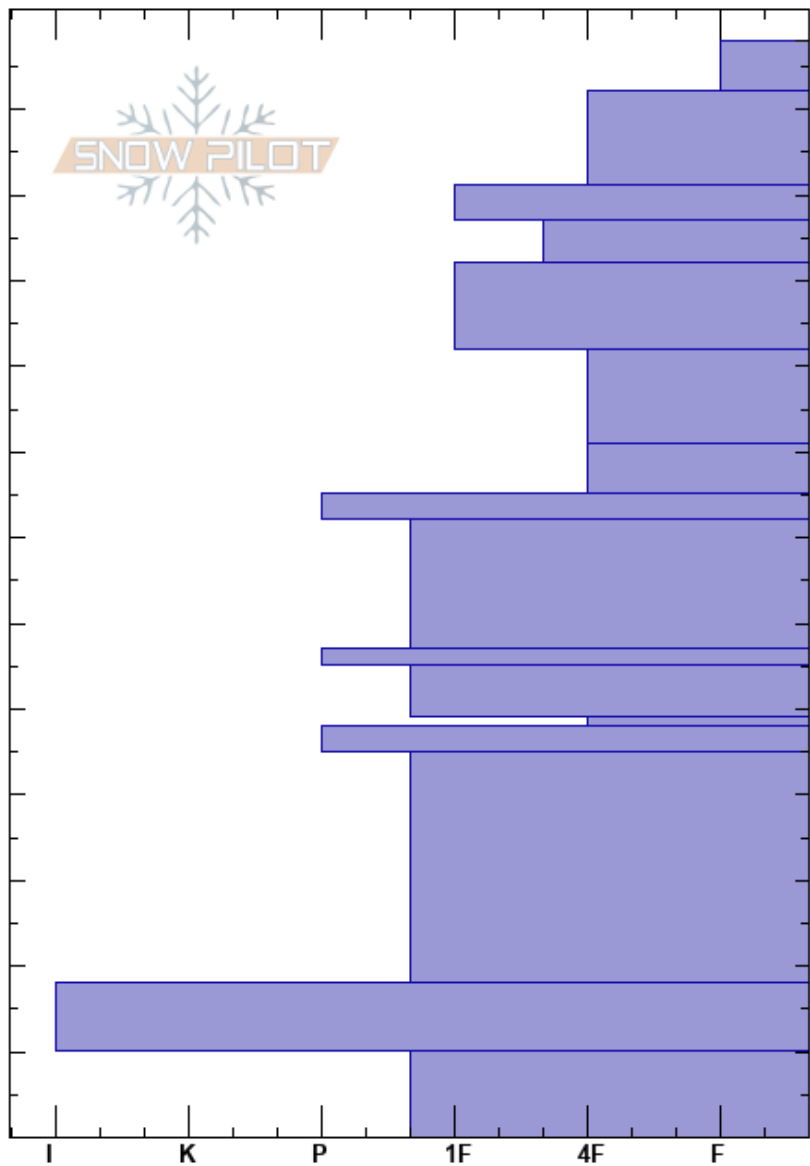

Werner Peak Road
 Whitefish
 MT
 Elevation: 6300 ft
 Aspect: 223°
 Specifics:

Chris Billbrey
 02/07/2018 - 12:45pm
 Co-ord: 48.56677N, -114.42617W
 Slope Angle: 35°
 Wind Loading: yes

Stability:
 Air Temperature:
 Sky Cover: OVC
 Precipitation: S1
 Wind: SW Moderate

HS:128
 Layer Notes:
 49-48cm: Problematic layer

Crystal Form	Size	Moisture	ρ kg/m ³	Stability tests & Layer comments
				← ECTP14 @90cm
/				
=				
=				
□	0.5			← ECTP19 @49cm
=				
=				
∧	3-5			

Notes: