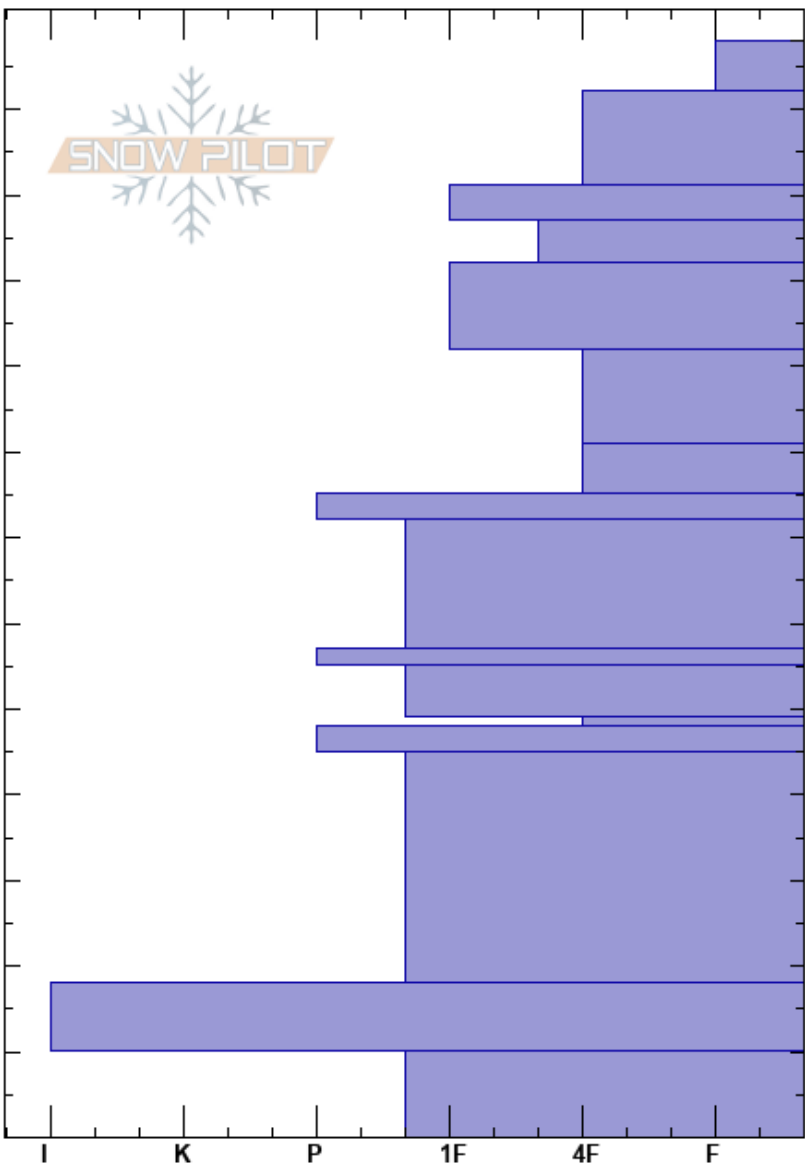

Werner Peak Road
 Whitefish
 MT
 Elevation: 6300 ft
 Aspect: 223°
 Specifics:

Chris Billbrey
 02/07/2018 - 12:45pm
 Co-ord: 48.56677N, -114.42617W
 Slope Angle: 35°
 Wind Loading: yes

Stability:
 Air Temperature:
 Sky Cover: OVC
 Precipitation: S1
 Wind: SW Moderate

HS:128
 Layer Notes:
 49-48cm: Problematic layer

Elevation (ft)	Crystal		Moisture	ρ kg/m ³	Stability tests & Layer comments
	Form	Size			
128					
120					
110					
100					
90	/				← ECTP14 @90cm
80					
70	=				
60	=				
50	□	0.5			← ECTP19 @49cm
40	=				
30					
20	=				
10	∧	3-5			
0					