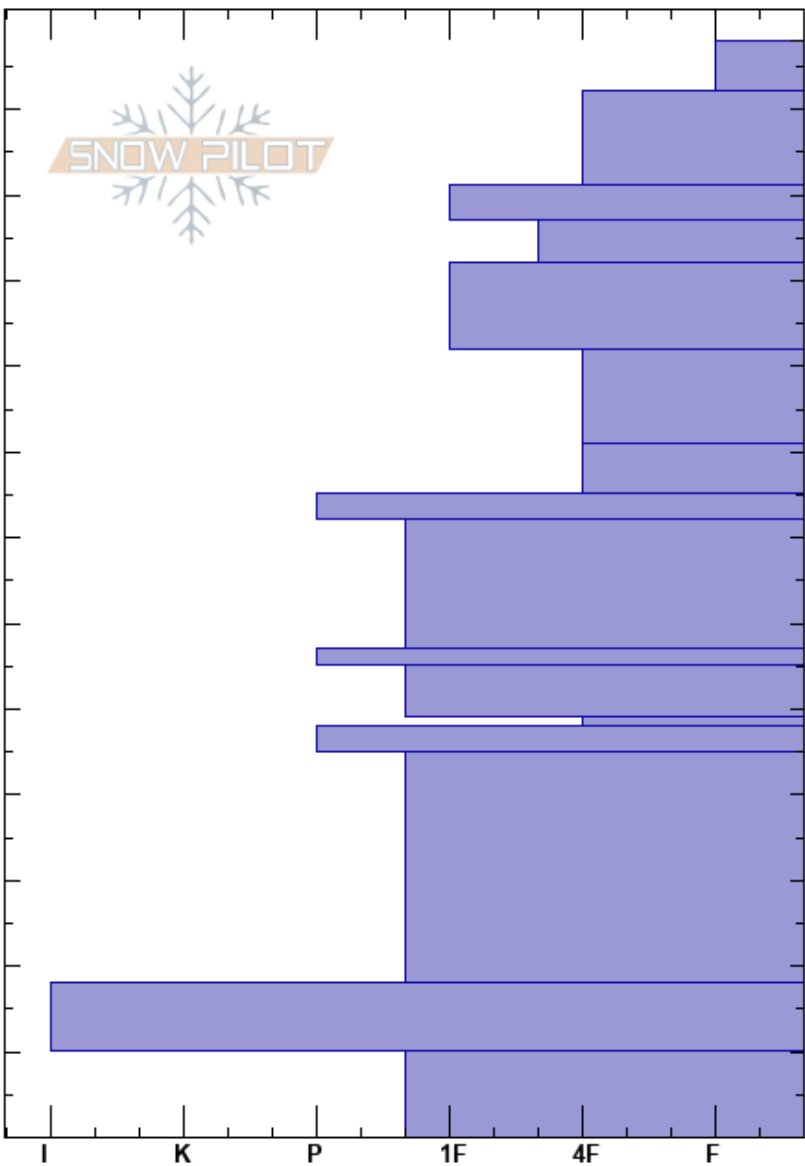

Werner Peak Road
 Whitefish
 MT
 Elevation: 6300 ft
 Aspect: 223°
 Specifics:

Chris Billbrey
 02/07/2018 - 12:45pm
 Co-ord: 48.56677N, -114.42617W
 Slope Angle: 35°
 Wind Loading: yes

Stability:
 Air Temperature:
 Sky Cover: OVC
 Precipitation: S1
 Wind: SW Moderate

HS:128
 Layer Notes:
 49-48cm: Problematic layer

Crystal Form	Size	Moisture	ρ kg/m ³	Stability tests & Layer comments
				← ECTP14 @90cm
/				
=				
=				
□	0.5			← ECTP19 @49cm
=				
=				
∧	3-5			

Notes: