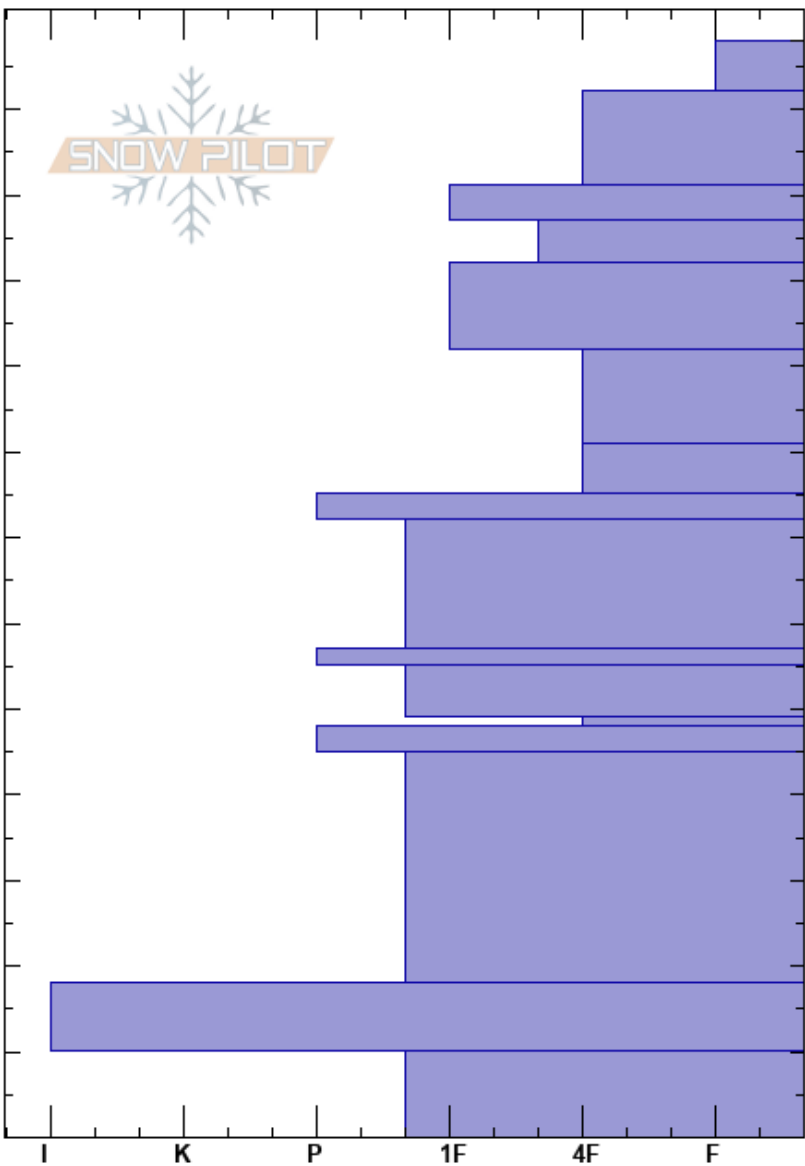

Werner Peak Road
 Whitefish
 MT
 Elevation: 6300 ft
 Aspect: 223°
 Specifics:

Chris Billbrey
 02/07/2018 - 12:45pm
 Co-ord: 48.56677N, -114.42617W
 Slope Angle: 35°
 Wind Loading: yes

Stability:
 Air Temperature:
 Sky Cover: OVC
 Precipitation: S1
 Wind: SW Moderate

HS:128
 Layer Notes:
 49-48cm: Problematic layer

| Crystal Form | Size | Moisture | ρ kg/m ³ | Stability tests & Layer comments |
|--------------|------|----------|--------------------------|----------------------------------|
| | | | | |
| | | | | |
| | | | | |
| | | | | |
| | | | | ← ECTP14 @90cm |
| / | | | | |
| = | | | | |
| | | | | |
| = | | | | |
| | | | | |
| □ | 0.5 | | | ← ECTP19 @49cm |
| = | | | | |
| | | | | |
| = | | | | |
| | | | | |
| ∧ | 3-5 | | | |