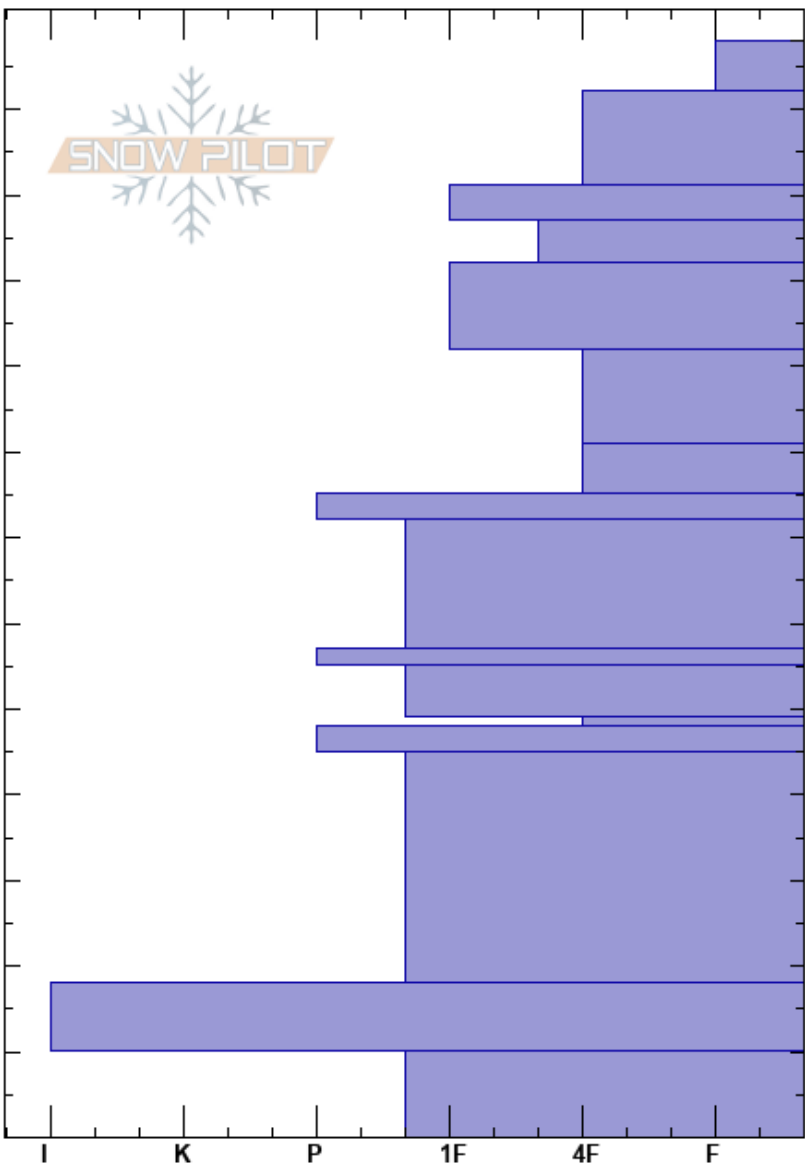

Werner Peak Road  
 Whitefish  
 MT  
 Elevation: 6300 ft  
 Aspect: 223°  
 Specifics:

Chris Billbrey  
 02/07/2018 - 12:45pm  
 Co-ord: 48.56677N, -114.42617W  
 Slope Angle: 35°  
 Wind Loading: yes

Stability:  
 Air Temperature:  
 Sky Cover: OVC  
 Precipitation: S1  
 Wind: SW Moderate

HS:128  
 Layer Notes:  
 49-48cm: Problematic layer

Crystal Form	Size	Moisture	$\rho$ kg/m <sup>3</sup>	Stability tests & Layer comments
				← ECTP14 @90cm
/				
=				
=				
□	0.5			← ECTP19 @49cm
=				
=				
∧	3-5			