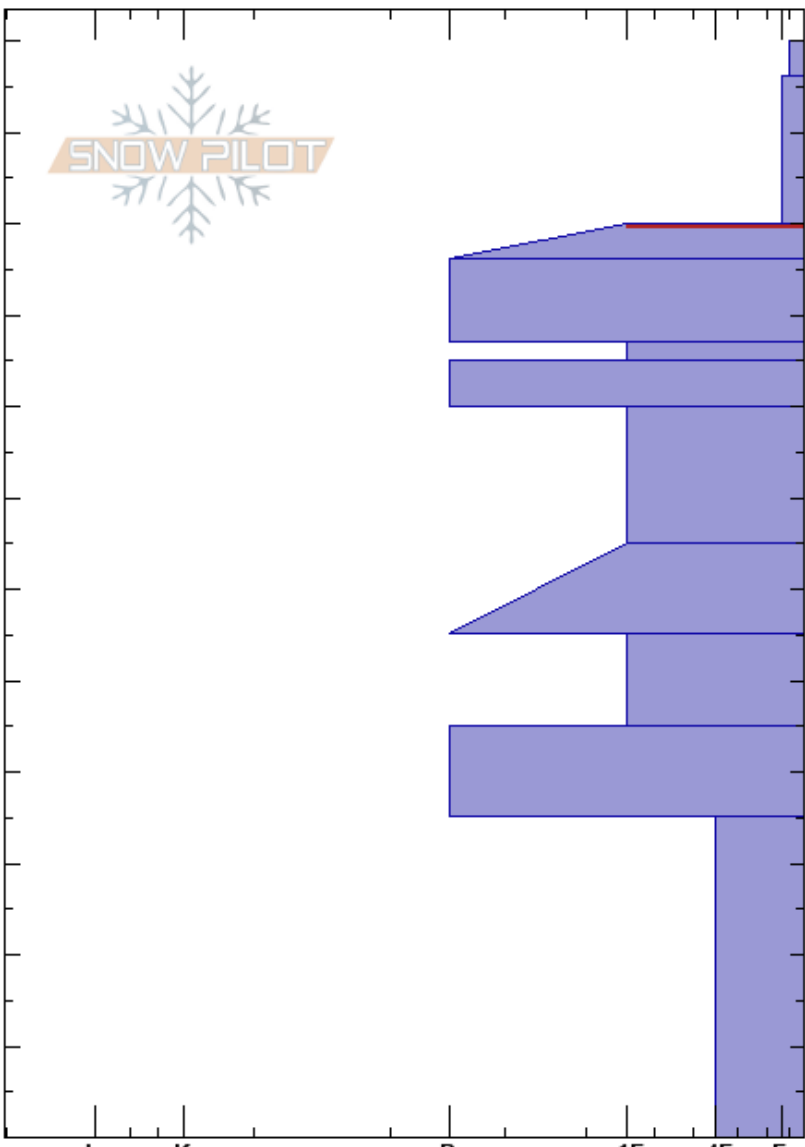

SS research (tree)
 Silverton
 CO
 Elevation: 11042 ft
 Aspect: SE
 Specifics:

Elizabeth Wallentine
 03/17/2024 - 12:30pm
 Co-ord: 13S 263156W 4183189N
 Slope Angle: 27°
 Wind Loading:

Stability: **HS:120**
 Air Temperature: 35°C
 Sky Cover: FEW
 Precipitation: S-1
 Wind: Calm
 Layer Notes: 100-96cm:Problematic layer

Crystal Form	Crystal Size	Moisture	ρ kg/m ³	Stability tests & Layer comments
+				
/ (+)				
				← CT7, Q1 @99cm
■				
■				← ECTN28 @78cm Q3
.				
^				← CT13, Q3 @20cm
				← 2x ECTX

Notes: