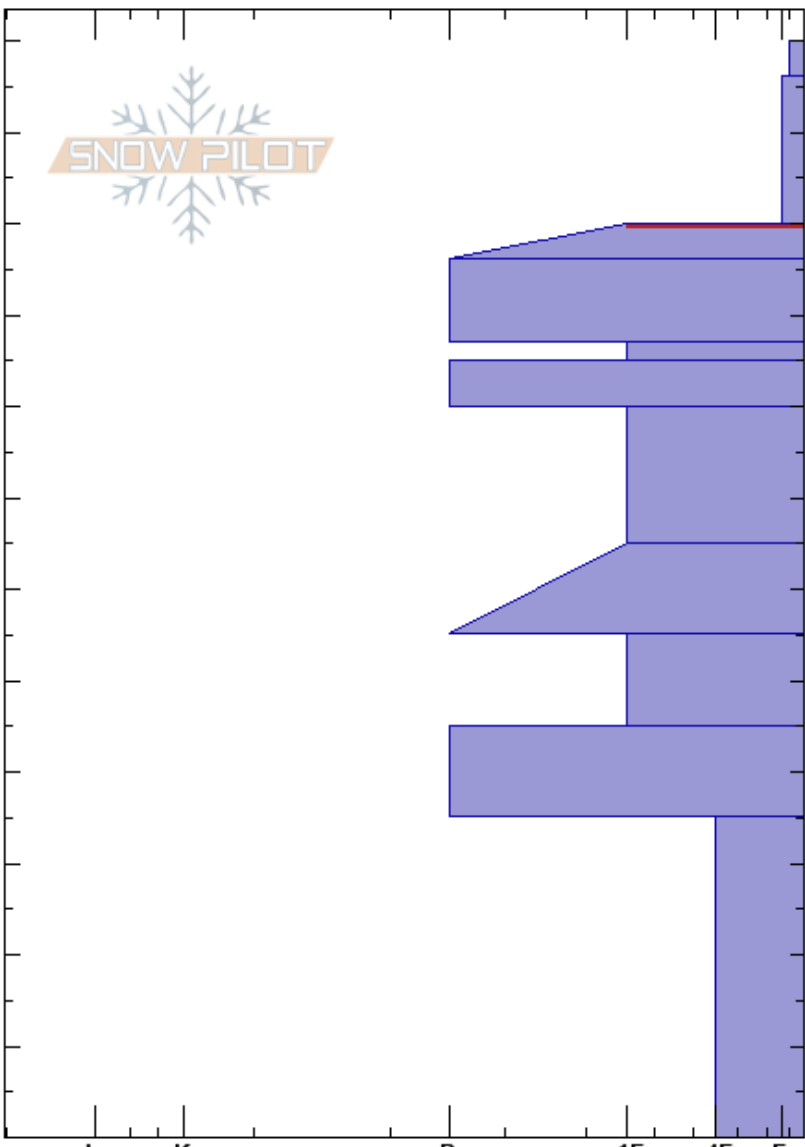

SS research (tree)
 Silverton
 CO
 Elevation: 11042 ft
 Aspect: SE
 Specifics:

Elizabeth Wallentine
 03/17/2024 - 12:30pm
 Co-ord: 13S 263156W 4183189N
 Slope Angle: 27°
 Wind Loading:

Stability:
 Air Temperature: 35°C
 Sky Cover: FEW
 Precipitation: S-1
 Wind: Calm

HS:120
 Layer Notes:
 100-96cm:Problematic layer

Crystal Form	Crystal Size	Moisture	ρ kg/m ³	Stability tests & Layer comments
+				
/ (+)				
				← CT7, Q1 @99cm
■				
■				← ECTN28 @78cm Q3
.				
^				← CT13, Q3 @20cm
				← 2x ECTX