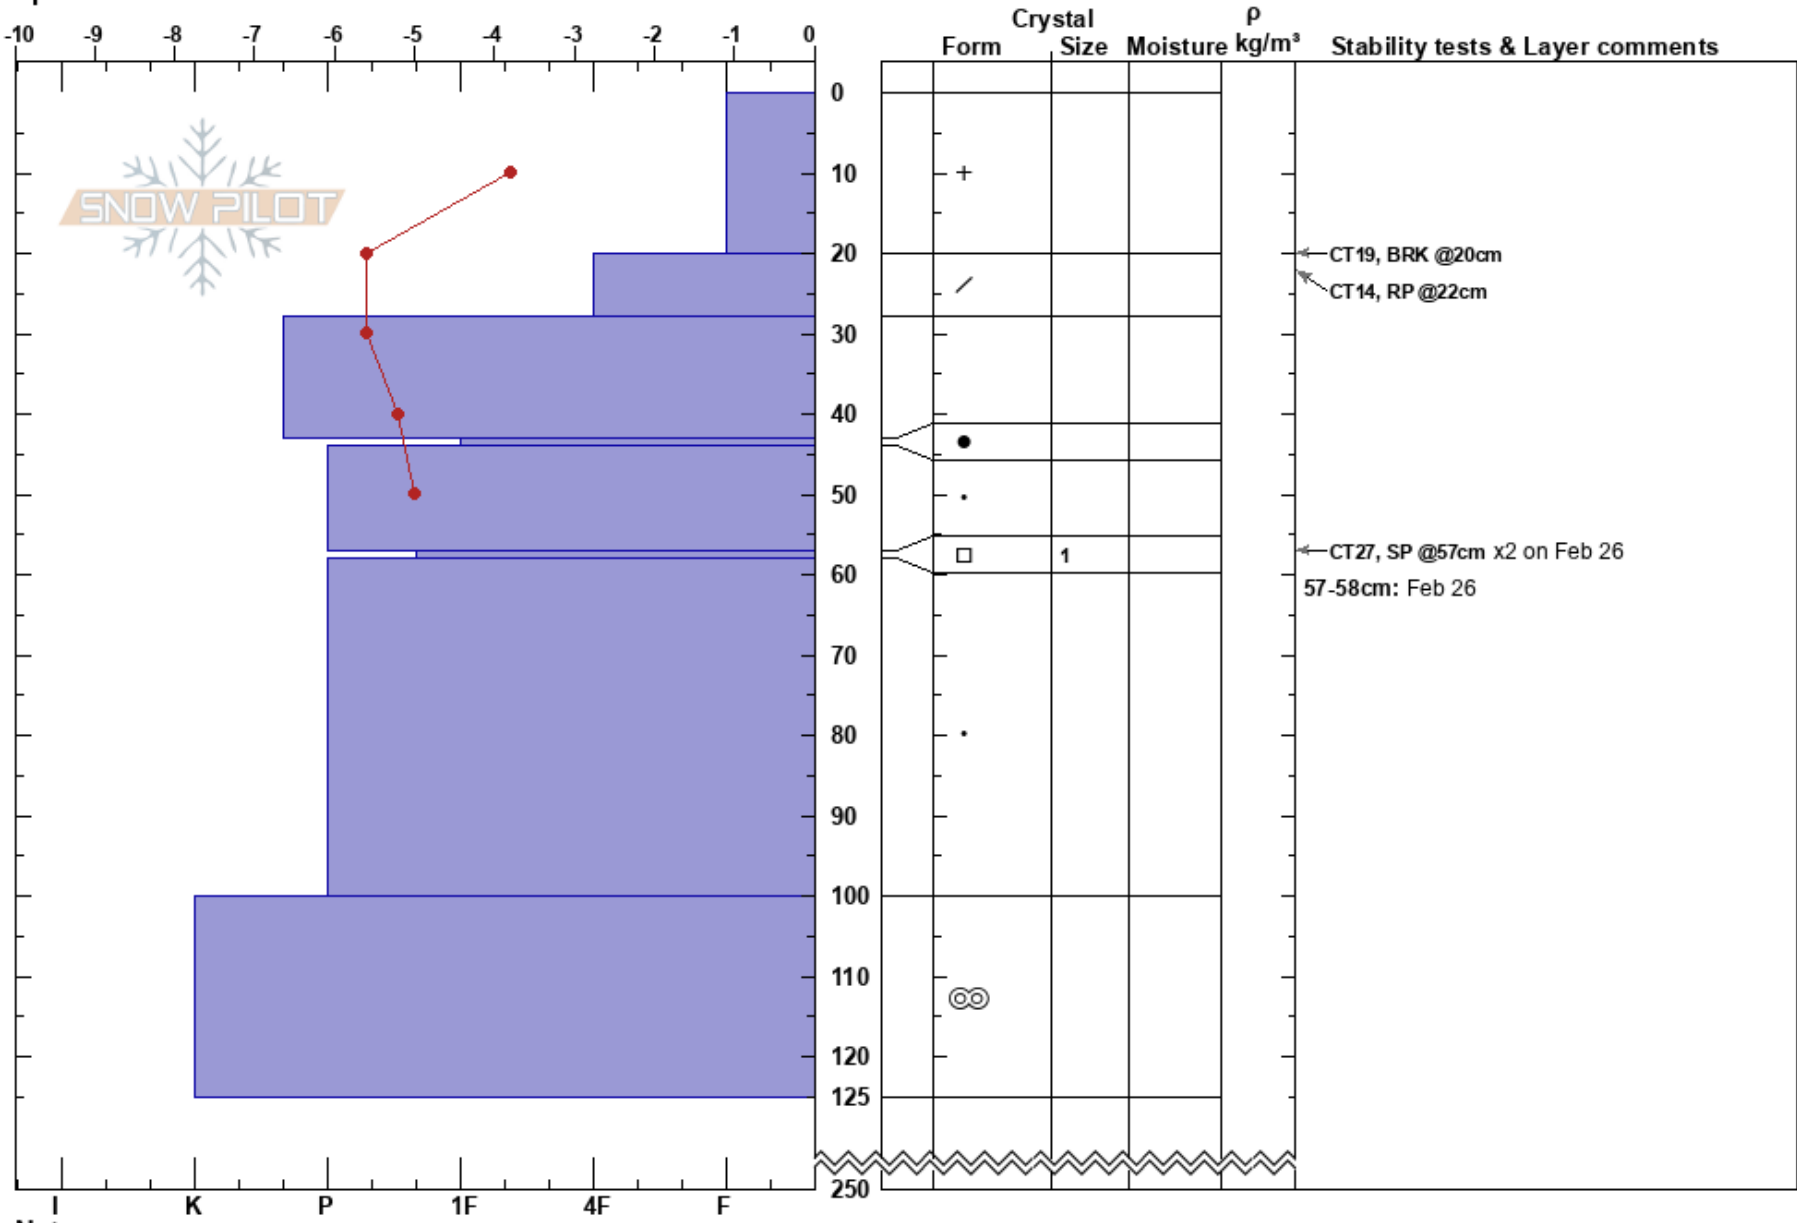

Rán
Tröllaskagi
Iceland
Elevation: 800 m
Aspect: SW
Specifics:

Stefan Kreuzer
16/03/2024 - 16:30
Co-ord: 66.10119N, -18.89820W
Slope Angle: 28°
Wind Loading:

Stability:
Air Temperature:
Sky Cover: BKN
Precipitation: NO
Wind: S Light Breeze

HS:250
PF:20
57-58cm: Feb 26
57-58cm: Problematic layer

Notes: