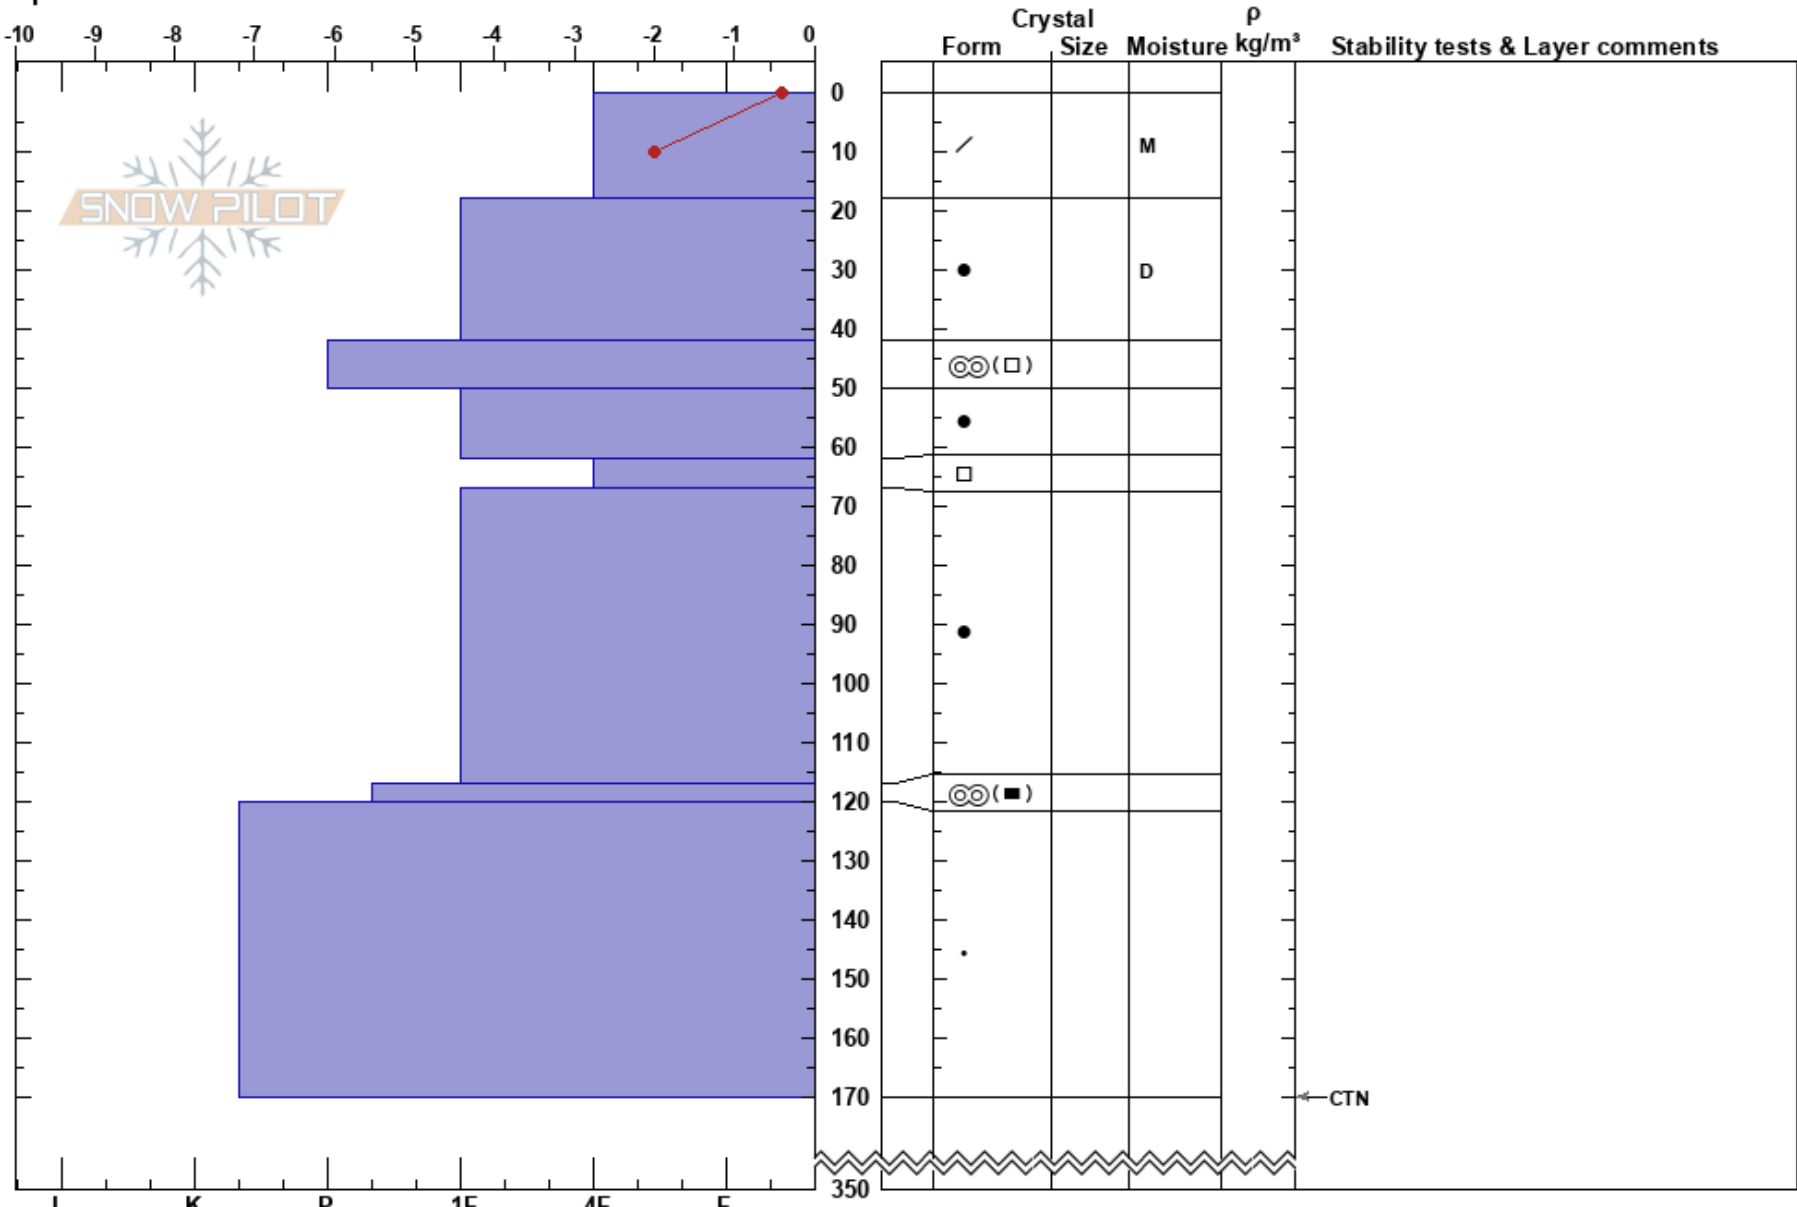

Gabe'sTail Twister  
 Tröllaskagi  
 Iceland  
 Elevation: 470 m  
 Aspect: SW  
 Specifics:

Stefan Kreuzer  
 16/04/2024 - 17:00  
 Co-ord: 66.10823N, -19.02575W  
 Slope Angle: 38°  
 Wind Loading:

Stability:  
 Air Temperature: -2°C  
 Sky Cover: SCT  
 Precipitation: NO  
 Wind: Calm

HS:350 Layer Notes:

Notes: