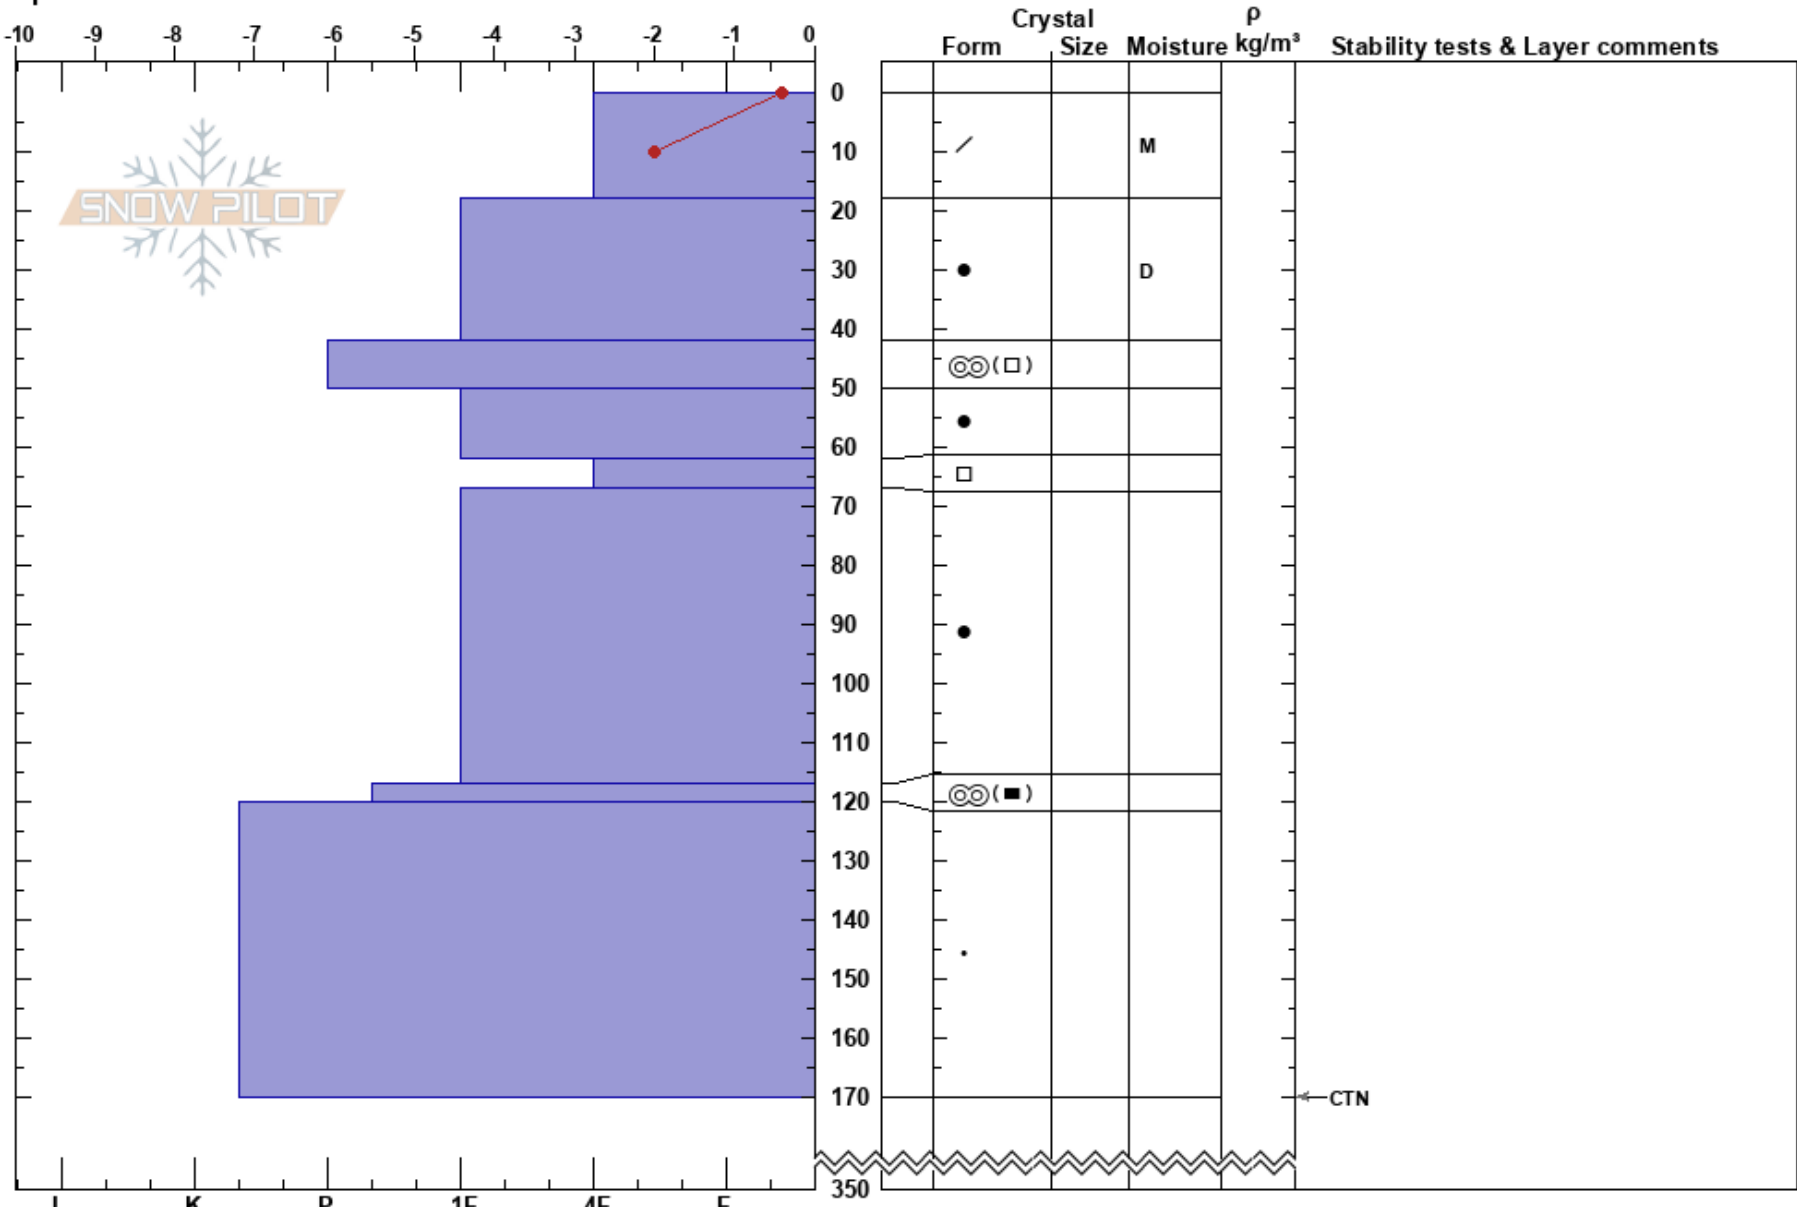

Gabe'sTail Twister
 Tröllaskagi
 Iceland
 Elevation: 470 m
 Aspect: SW
 Specifics:

Stefan Kreuzer
 16/04/2024 - 17:00
 Co-ord: 66.10823N, -19.02575W
 Slope Angle: 38°
 Wind Loading:

Stability:
 Air Temperature: -2°C
 Sky Cover: SCT
 Precipitation: NO
 Wind: Calm

HS:350 Layer Notes:

Notes: