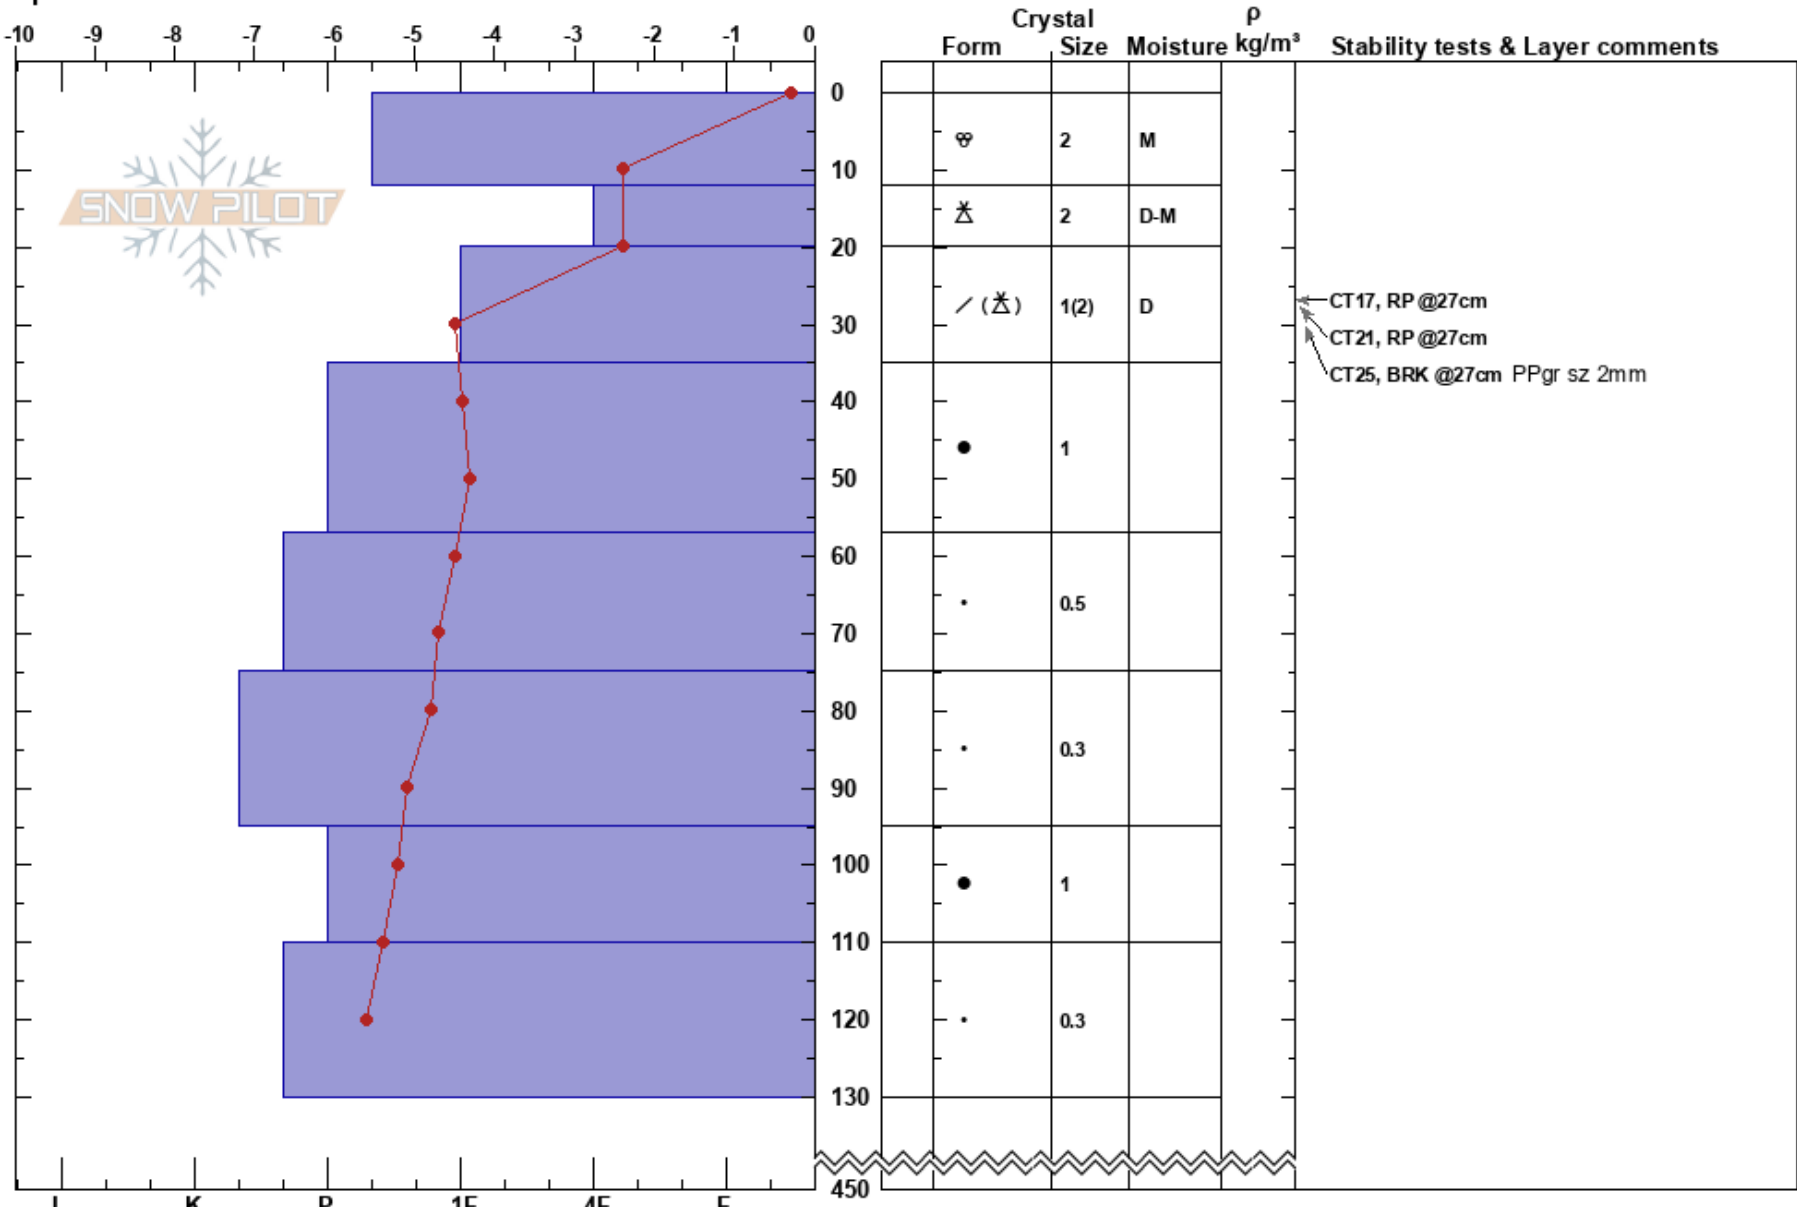

Snókur  
 Tröllaskagi  
 Iceland  
 Elevation: 500 m  
 Aspect: SW  
 Specifics:

Stefan Kreuzer  
 10/04/2024 - 15:30  
 Co-ord: 66.13678N, -18.95665W  
 Slope Angle: 32°  
 Wind Loading:

Stability:  
 Air Temperature: 5.5°C  
 Sky Cover: SCT  
 Precipitation: NO  
 Wind: Calm

HS:450 Layer Notes:

Notes: